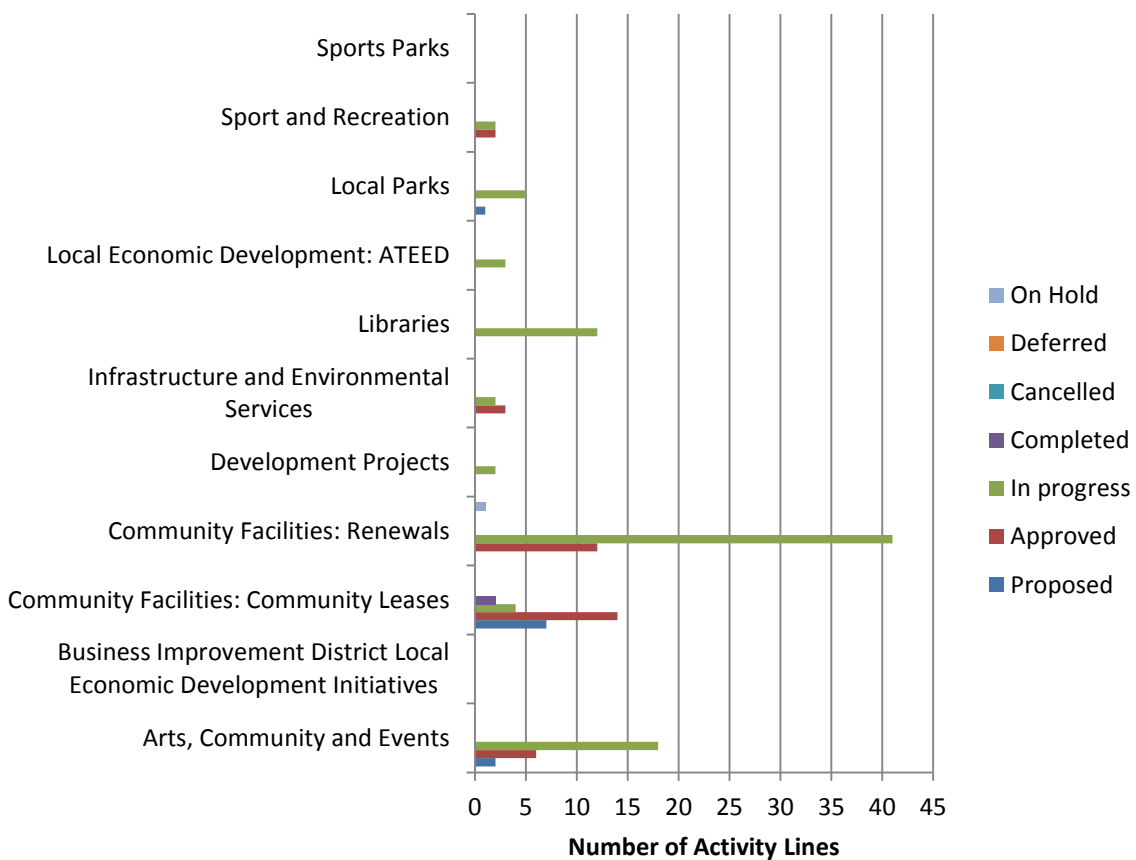

Kaipātiki Work Programme by RAG Status: 2016/17 Q1

Kaipātiki Work Programme by Activity Status: 2016/17 Q1

Kaipātiki Work Programme by LBP Outcome: 2016/17 Q1