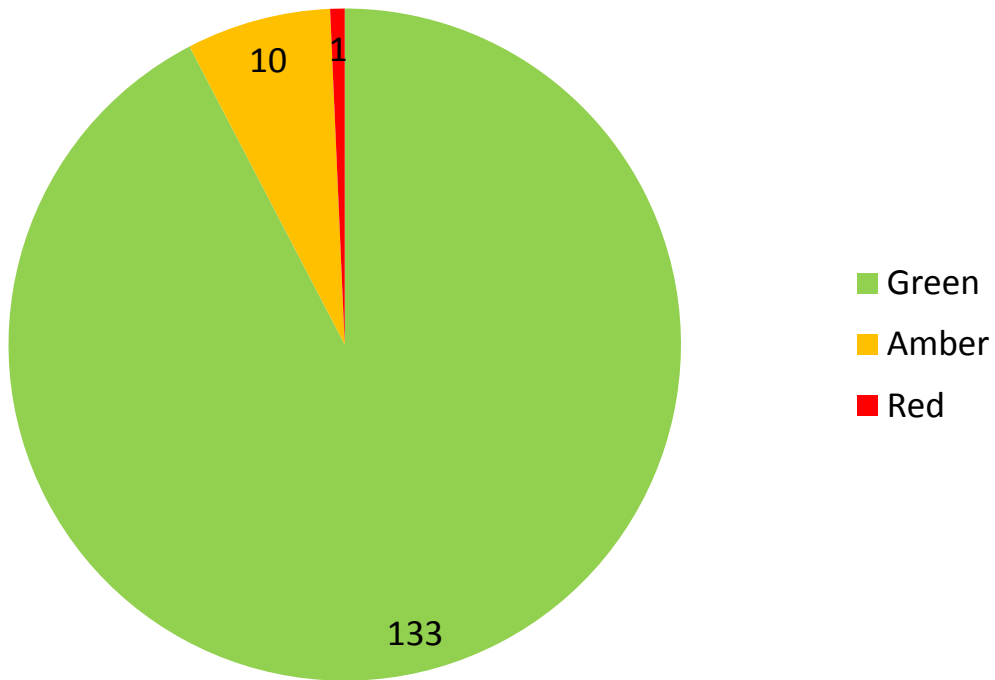

Kaipātiki Work Programme by RAG Status: 2016/17 Q1

Kaipātiki Work Programme by Activity Status: 2016/17 Q1

Kaipātiki Work Programme by LBP Outcome: 2016/17 Q1