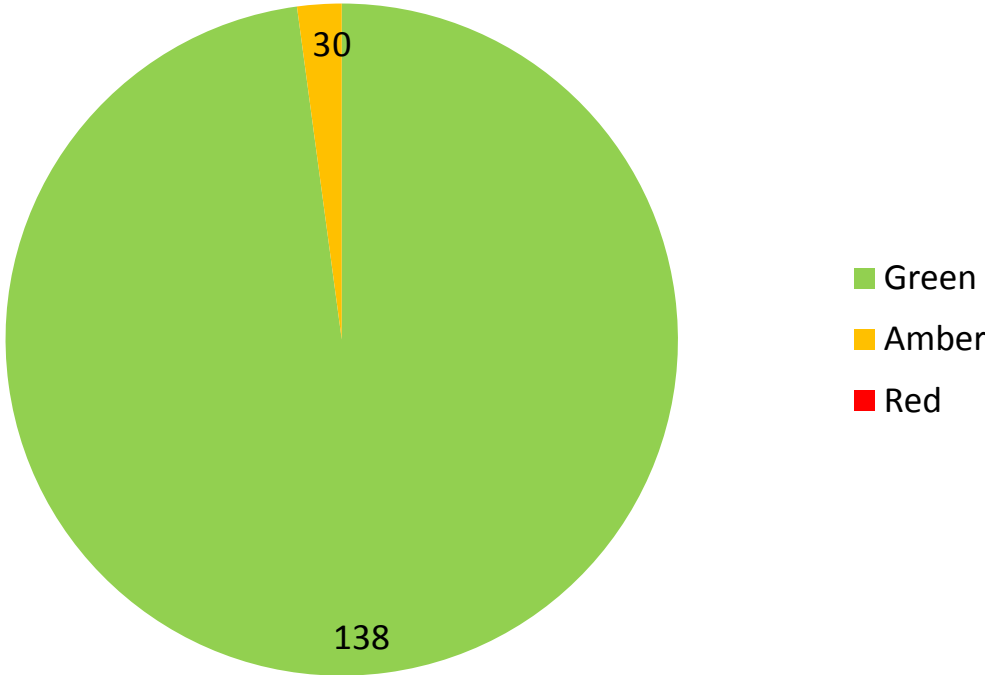

Māngere-Ōtāhuhu Work Programme by RAG Status: 2016/17 Q1

Māngere-Ōtāhuhu Work Programme by Activity Status: 2016/17 Q1

Māngere-Ōtāhuhu Work Programme by LBP Outcome: 2016/17 Q1