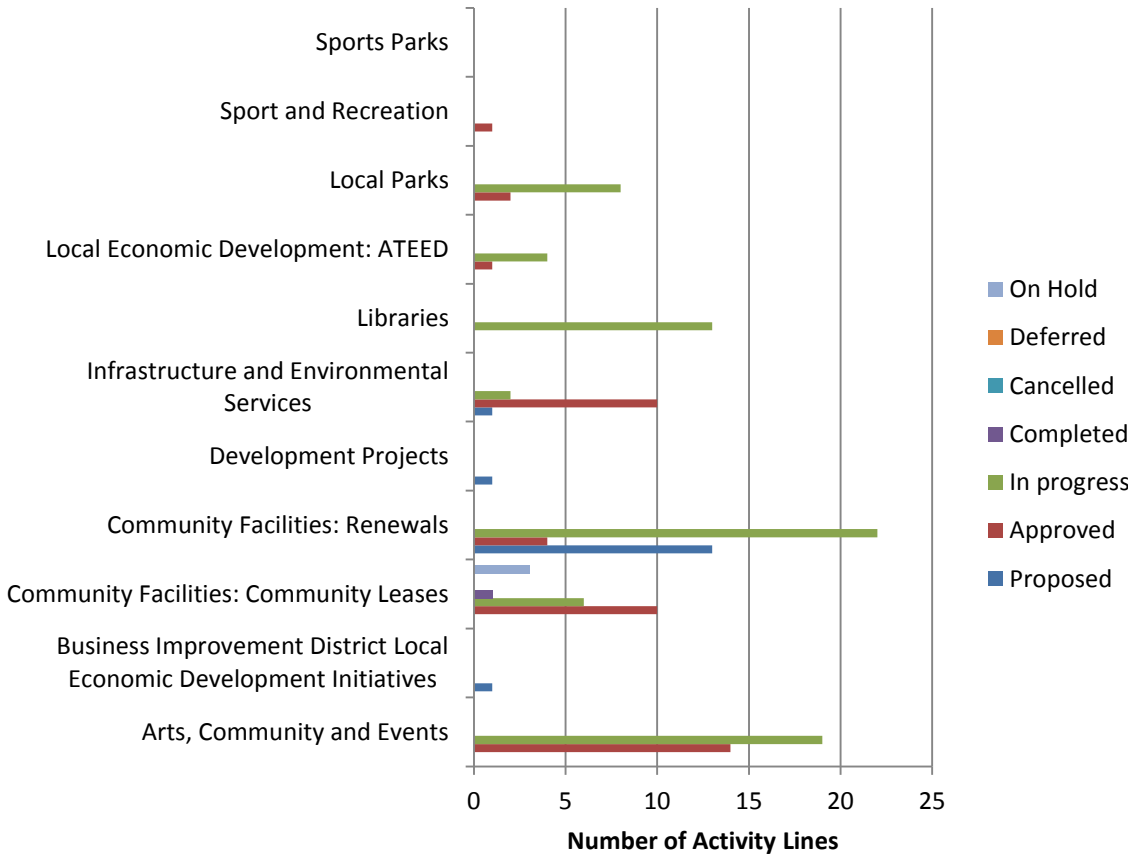

Māngere-Ōtāhuhu Work Programme by RAG Status: 2016/17 Q1

Māngere-Ōtāhuhu Work Programme by Activity Status: 2016/17 Q1

Māngere-Ōtāhuhu Work Programme by LBP Outcome: 2016/17 Q1