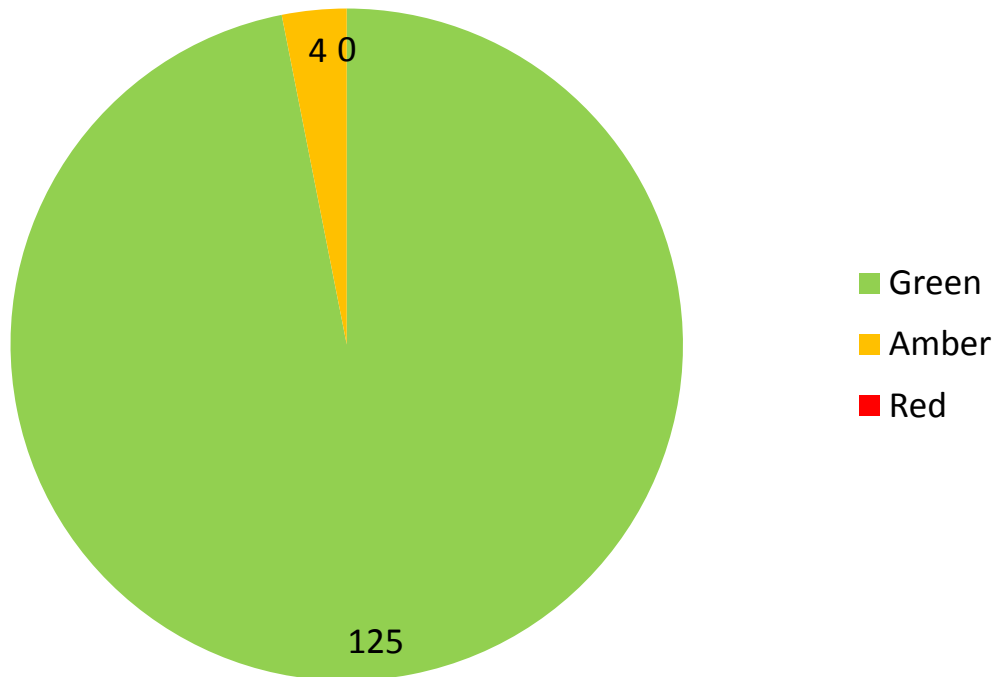

Ōtara-Papatoetoe Work Programme by RAG Status: 2016/17 Q1

Ōtara-Papatoetoe Work Programme by Activity Status: 2016/17 Q1

Ōtara-Papatoetoe Work Programme by LBP Outcome: 2016/17 Q1