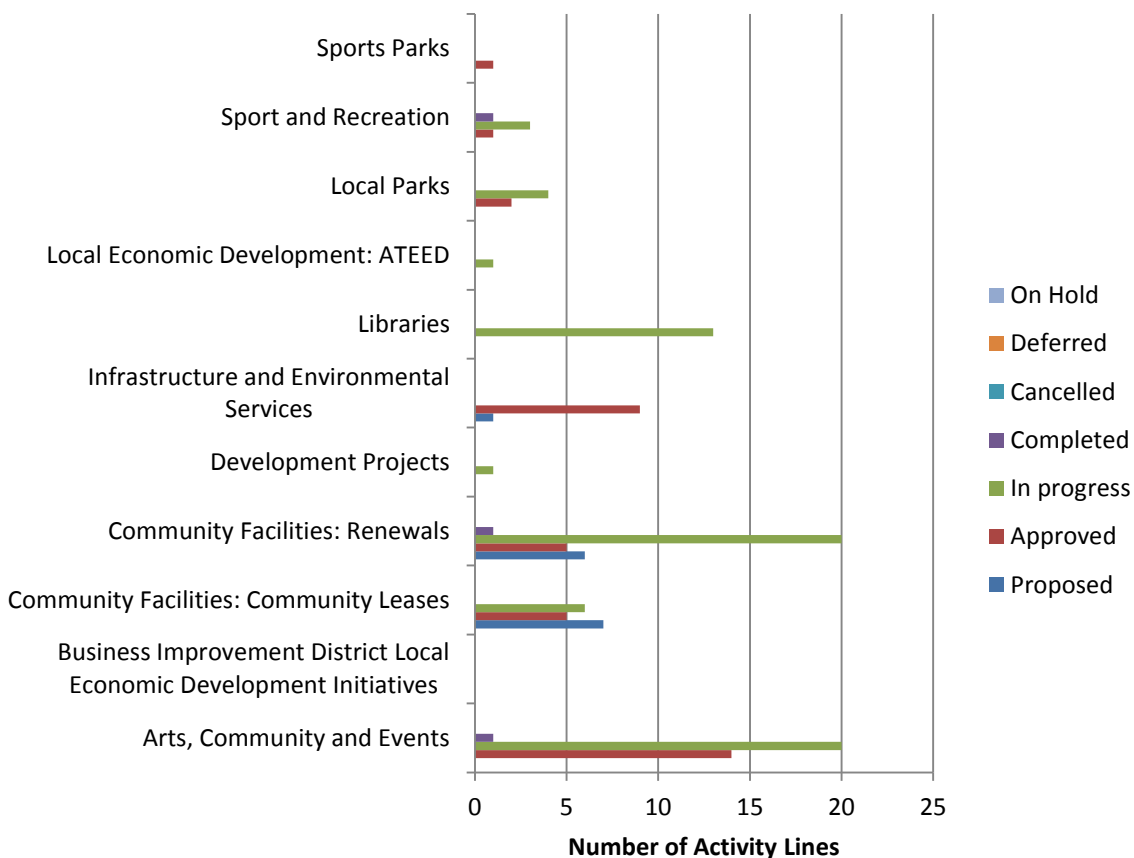

Ōtara-Papatoetoe Work Programme by RAG Status: 2016/17 Q1

Ōtara-Papatoetoe Work Programme by Activity Status: 2016/17 Q1

Ōtara-Papatoetoe Work Programme by LBP Outcome: 2016/17 Q1