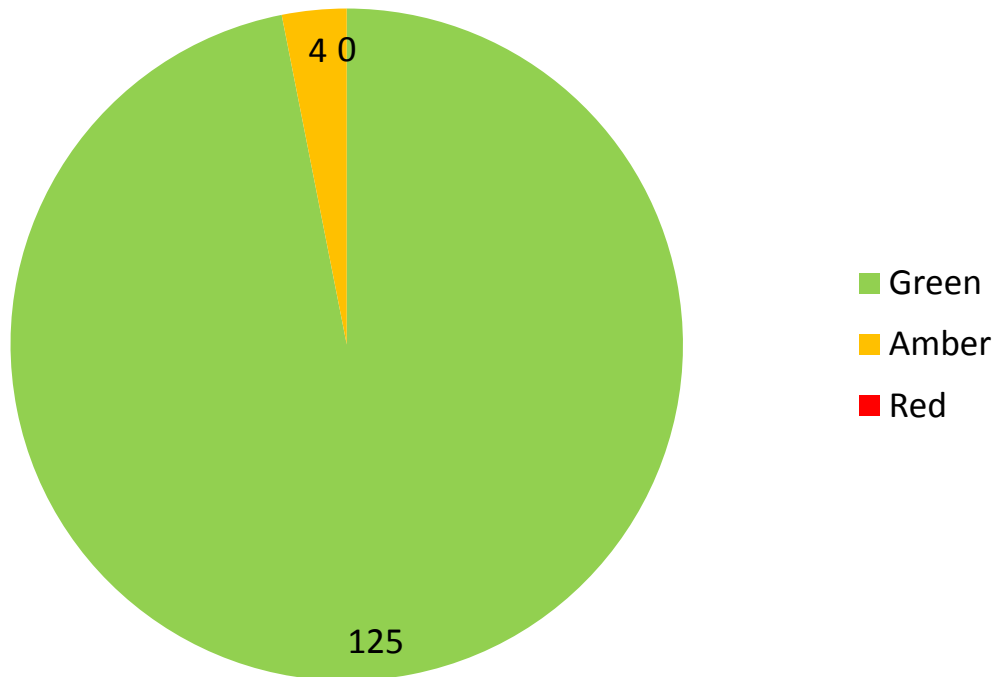

Ōtara-Papatoetoe Work Programme by RAG Status: 2016/17 Q1