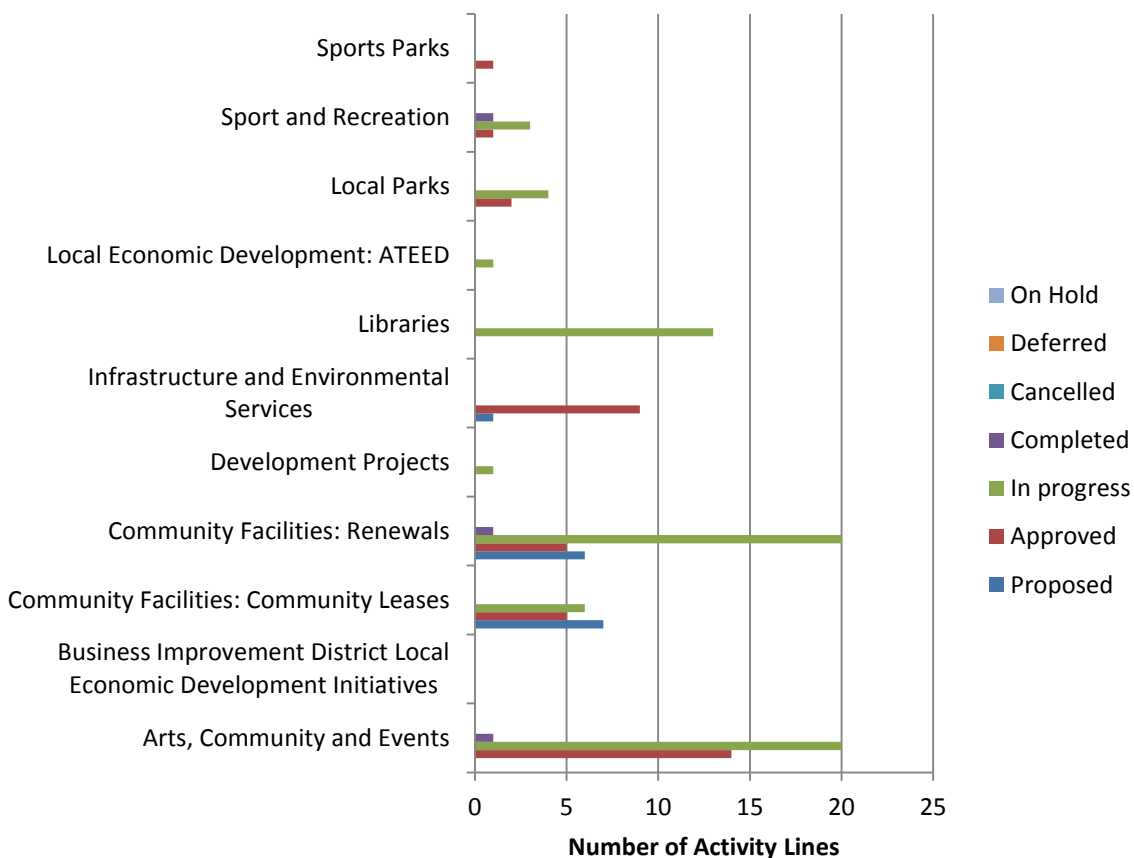

## Ōtara-Papatoetoe Work Programme by Activity Status: 2016/17 Q1

# Ōtara-Papatoetoe Work Programme by LBP Outcome: 2016/17 Q1