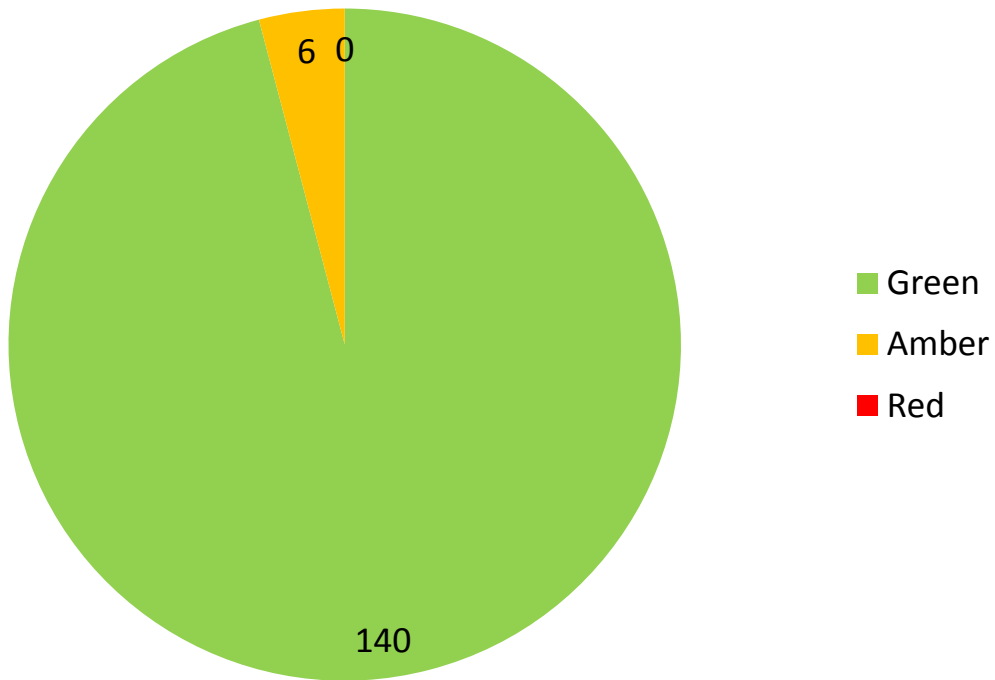

Rodney Work Programme by RAG Status: 2016/17 Q1

Rodney Work Programme by Activity Status: 2016/17 Q1

Rodney Work Programme by LBP Outcome: 2016/17 Q1