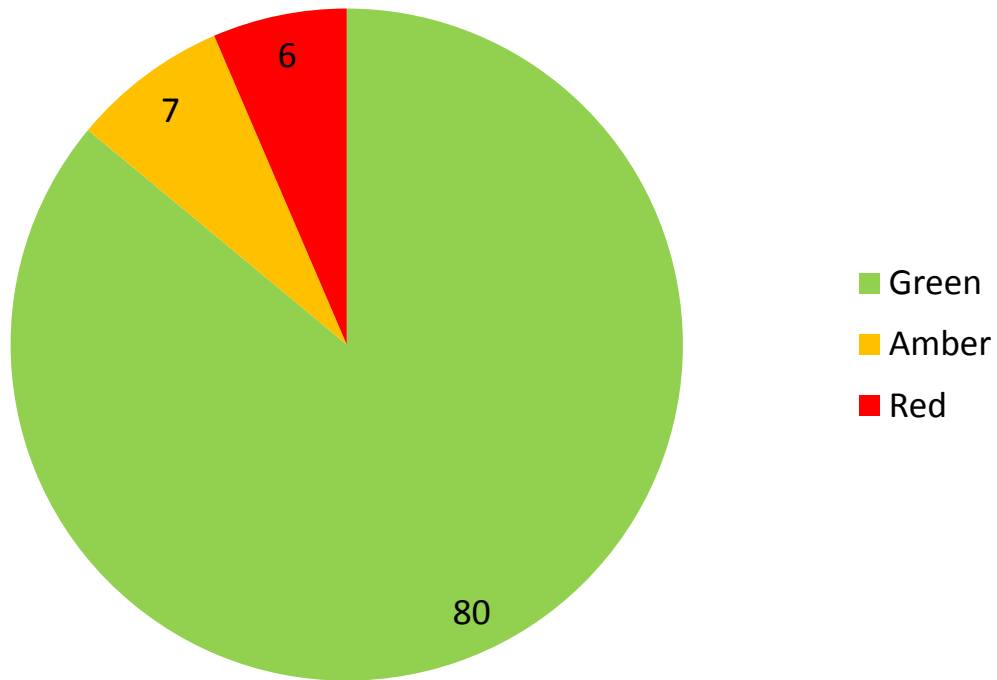

Upper Harbour Work Programme by RAG Status: 2016/17 Q1