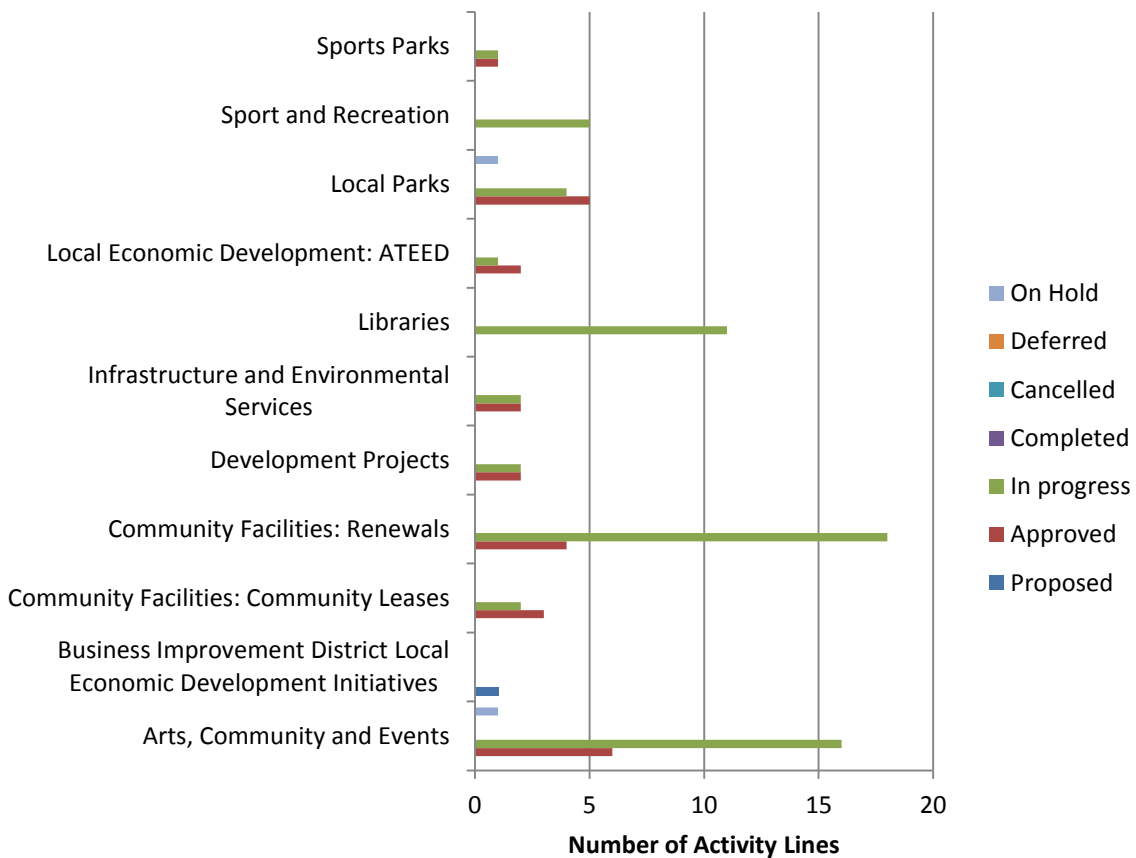

## Upper Harbour Work Programme by RAG Status: 2016/17 Q1

## Upper Harbour Work Programme by Activity Status: 2016/17 Q1

# Upper Harbour Work Programme by LBP Outcome: 2016/17 Q1