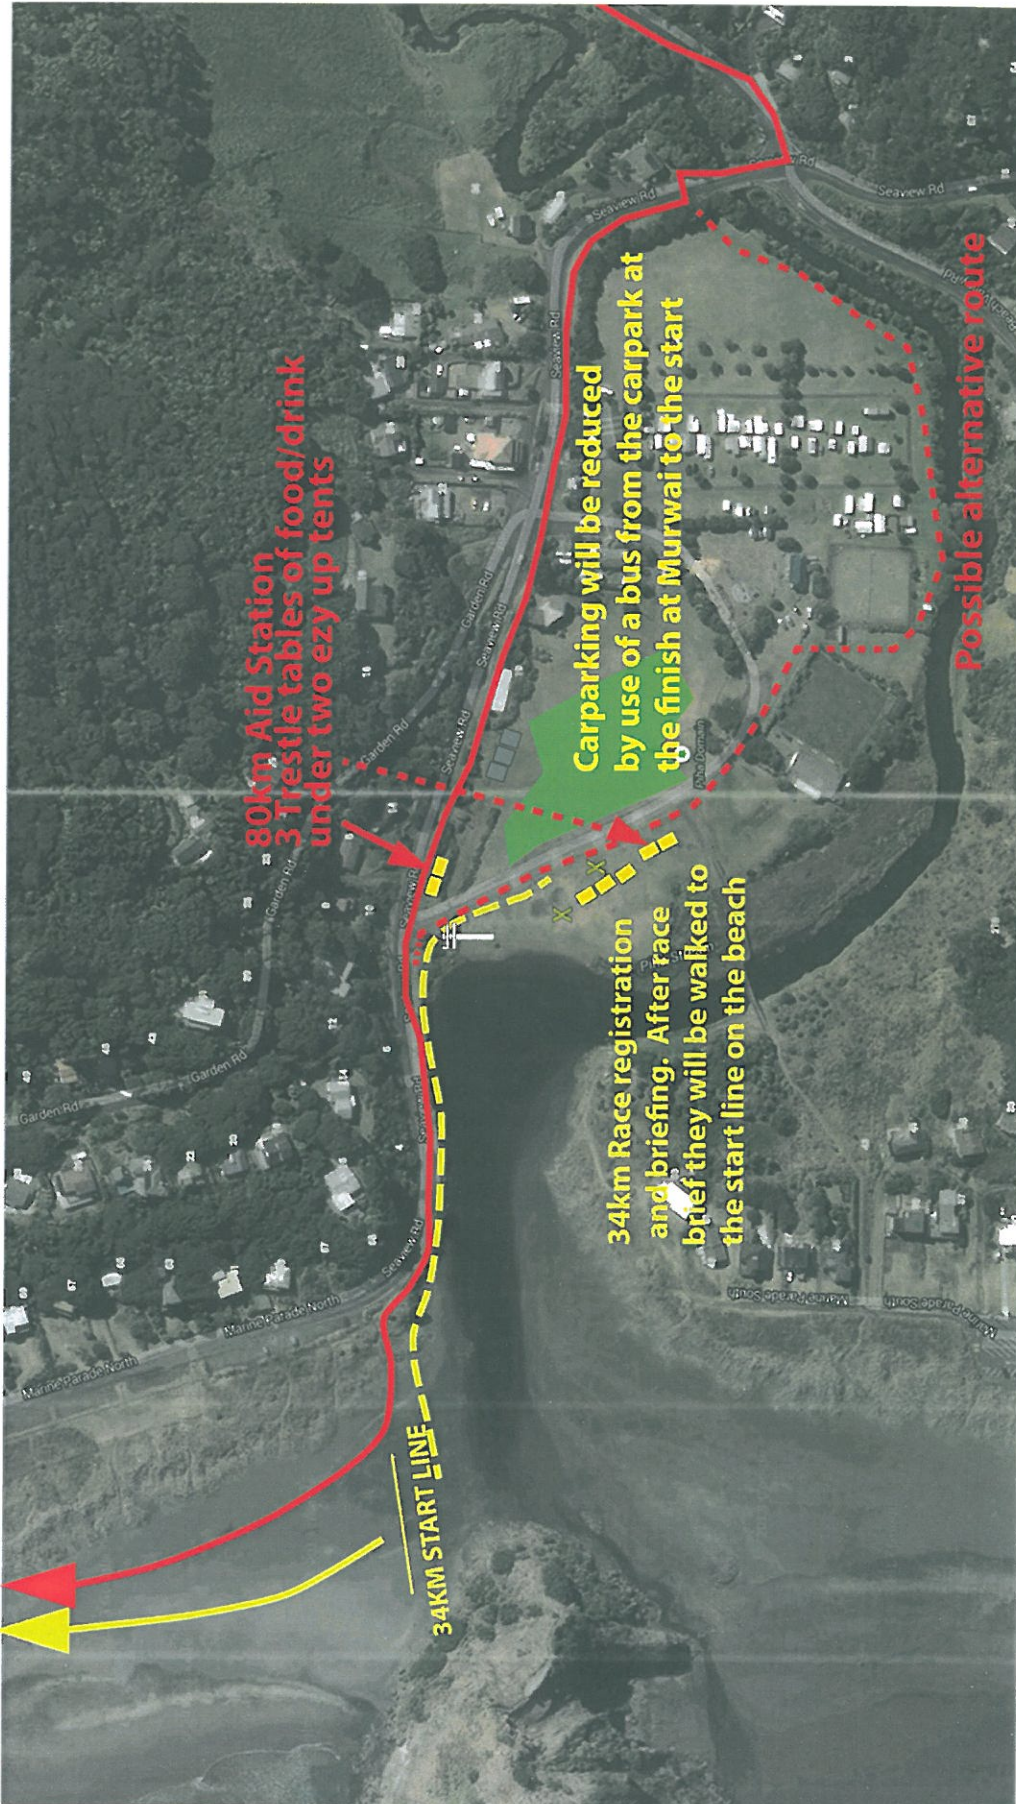

PIHA DOMAIN SITE PLAN

PIHA SITE PLAN

THE HILLWALK
CONSIDER YOUR BEST
80.34 OR 16KM RUN ON THE LEGENDARY HILLARY TRAIL

- Parking
- 80km Runners Route
- 34km Runners Route
- Portaloos
- Ezy up tent 3x3
- Rubbish Bins
- Radio communications vehicle