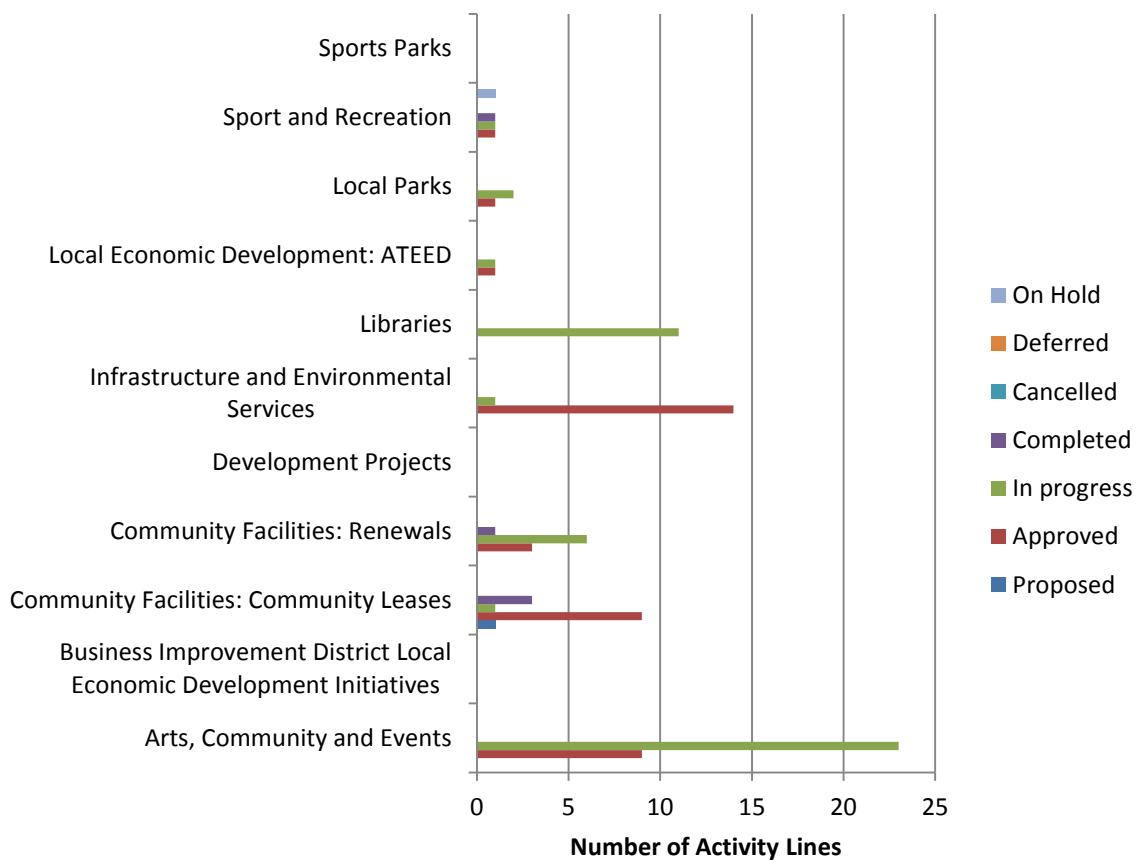

Waitākere Ranges Work Programme by RAG Status: 2016/17 Q1

Waitākere Ranges Work Programme by Activity Status: 2016/17 Q1

Waitākere Ranges Work Programme by LBP Outcome: 2016/17 Q1