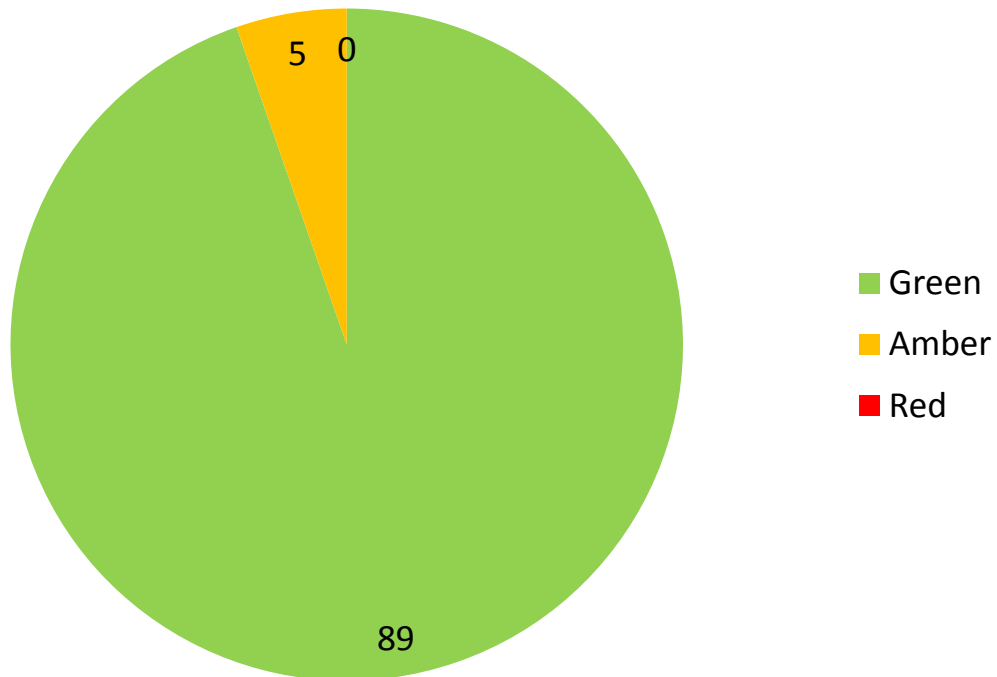

Waitākere Ranges Work Programme by RAG Status: 2016/17 Q1

Waitākere Ranges Work Programme by Activity Status: 2016/17 Q1

Waitākere Ranges Work Programme by LBP Outcome: 2016/17 Q1