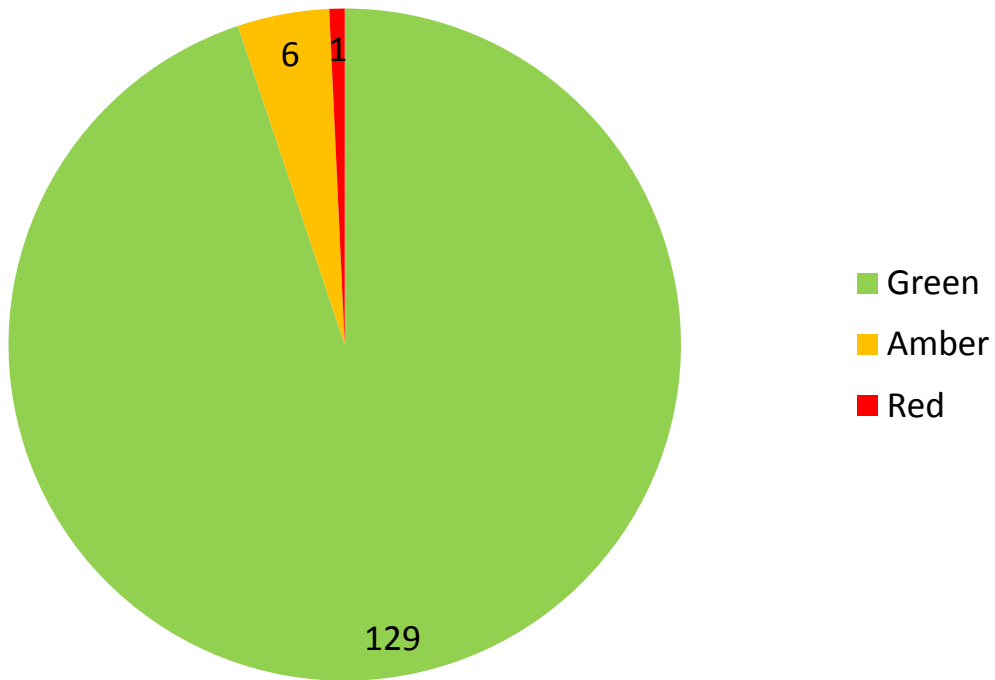

Howick Work Programme by RAG Status: 2016/17 Q1

Howick Work Programme by Activity Status: 2016/17 Q1

Howick Work Programme by LBP Outcome: 2016/17 Q1