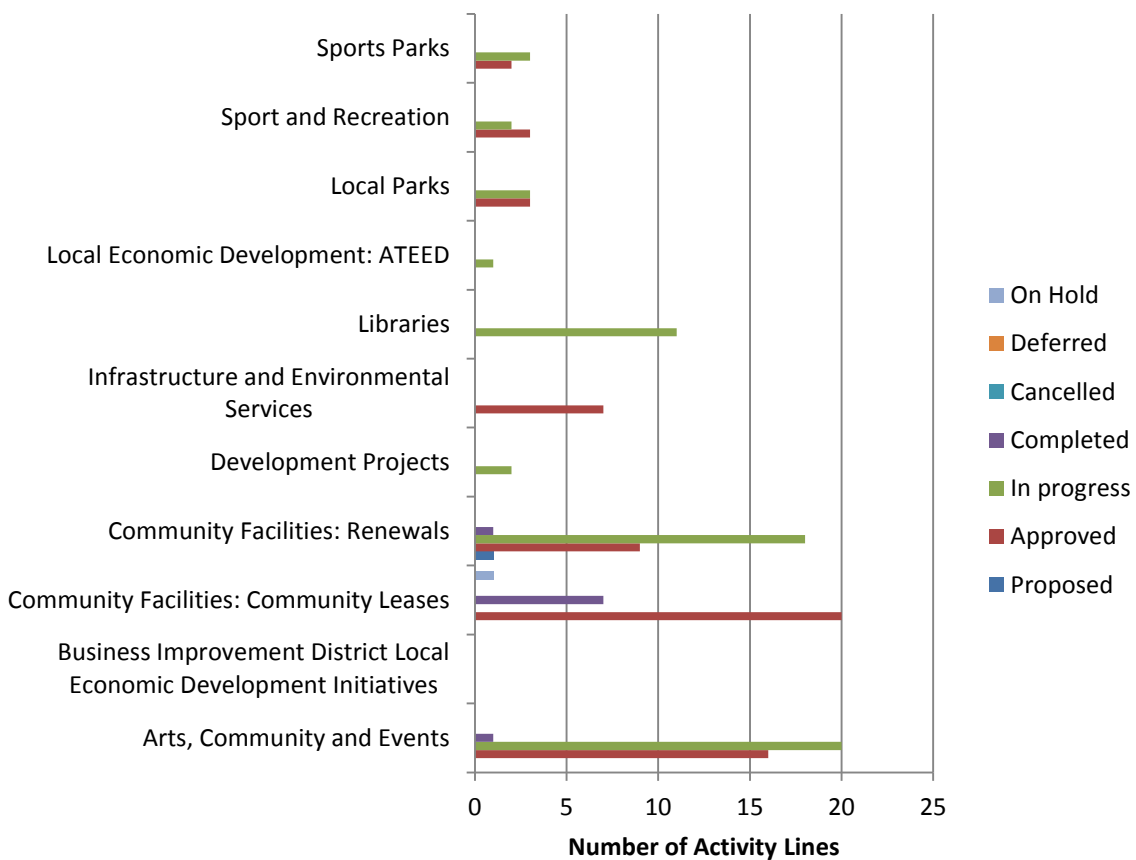

Maungakiekie-Tāmaki Work Programme by RAG Status: 2016/17 Q1

Maungakiekie-Tāmaki Work Programme by Activity Status: 2016/17 Q1

Maungakiekie-Tāmaki Work Programme by LBP Outcome: 2016/17 Q1