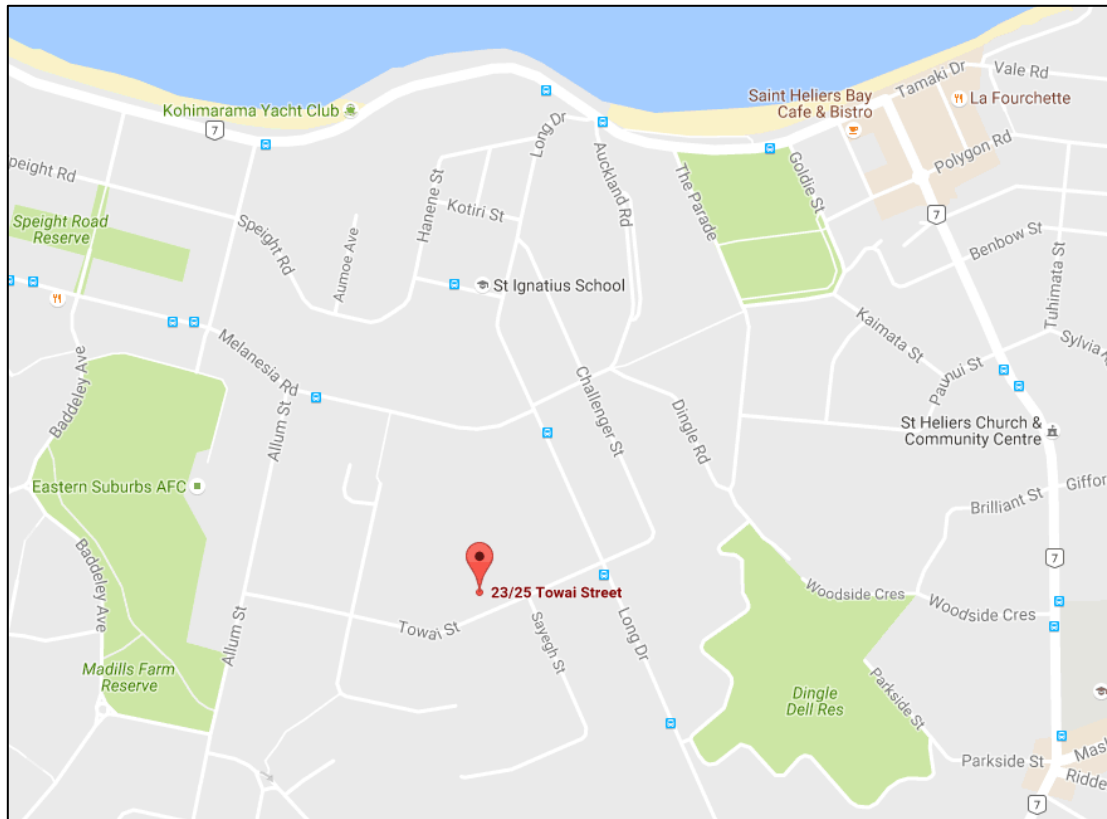

## Attachment 1: Towai Street Development, St Heliers - Location Map

**Road 1: 23-25 Towai Street, St Heliers Road (Proposed Graceville Lane)**

**Road 2: 27-29 Towai Street, St Heliers (Proposed Ryanville Lane)**