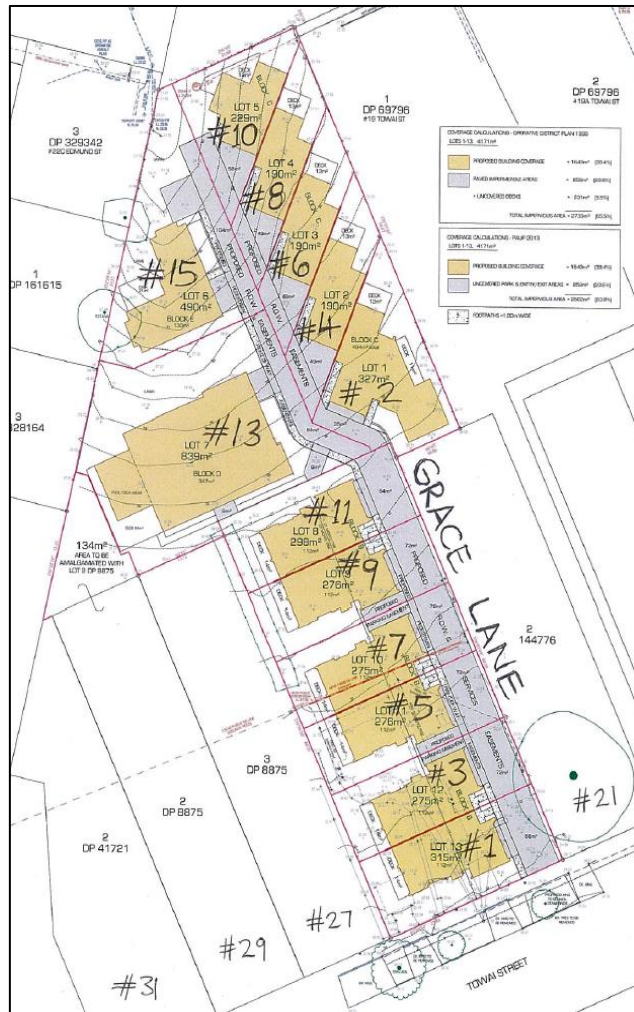

## Attachment 1: Towai Street Development, St Heliers - Location Map

**Road 1: 23-25 Towai Street, St Heliers Road (Proposed Graceville Lane)**

**Road 2: 27-29 Towai Street, St Heliers (Proposed Ryanville Lane)**