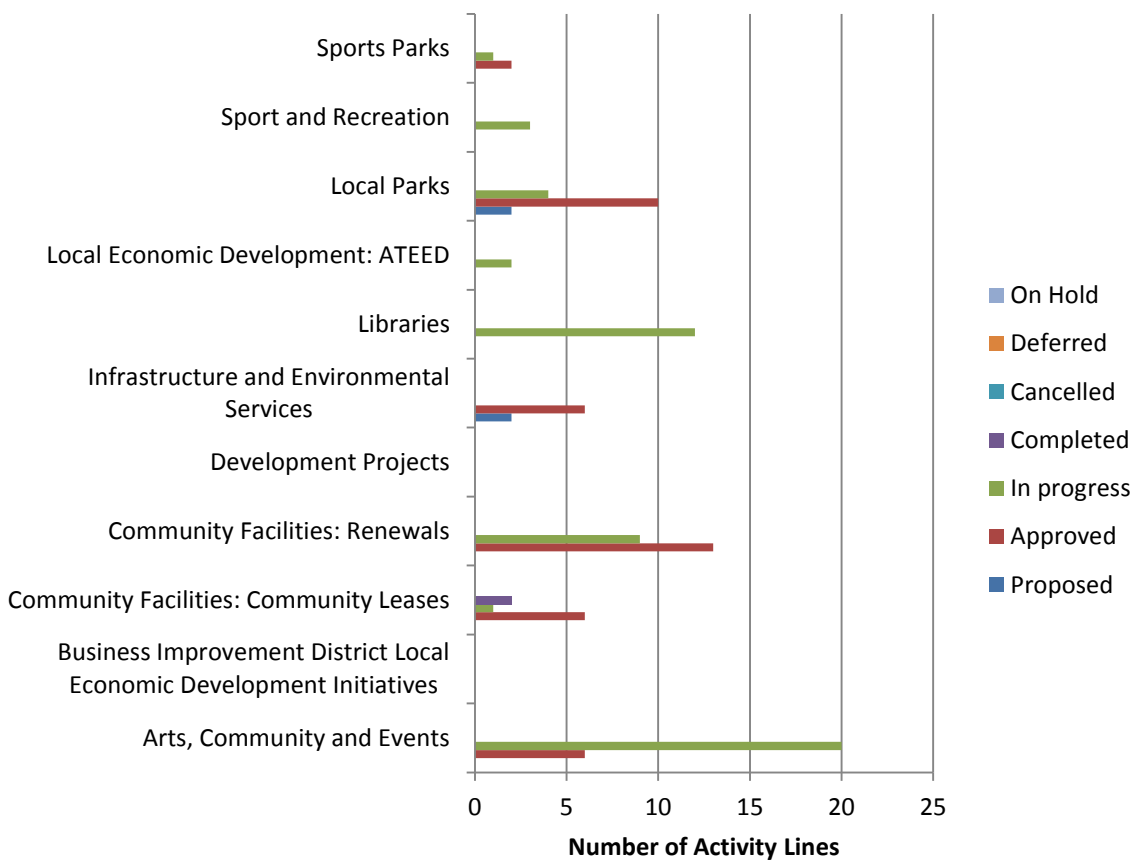

Puketāpapa Work Programme by RAG Status: 2016/17 Q1

Puketāpapa Work Programme by Activity Status: 2016/17 Q1

Puketāpapa Work Programme by LBP Outcome: 2016/17 Q1