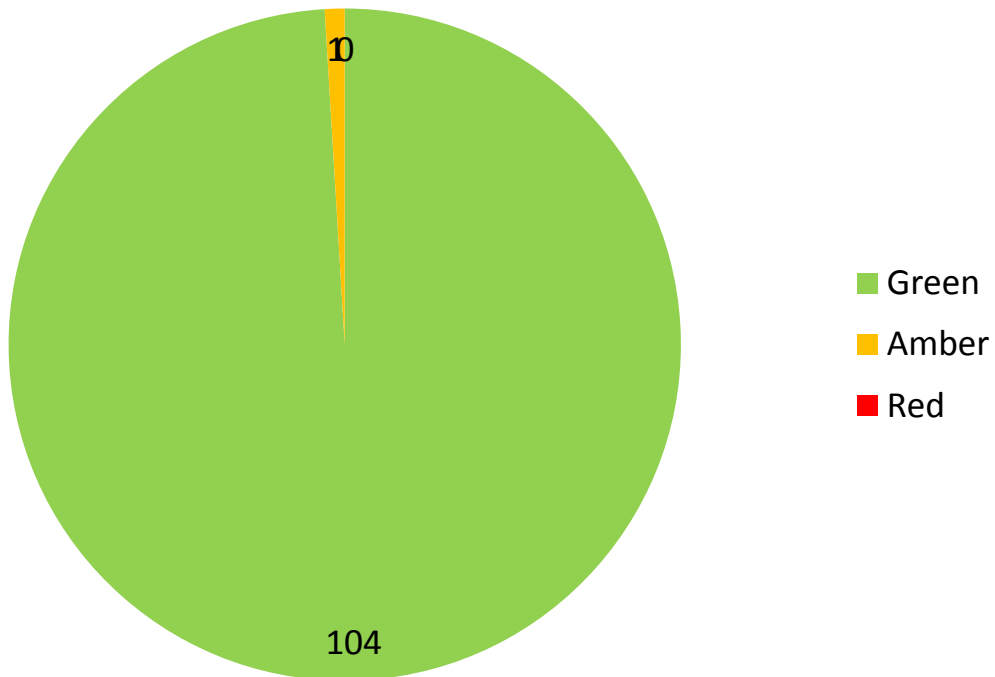

Puketāpapa Work Programme by RAG Status: 2016/17 Q1

Puketāpapa Work Programme by Activity Status: 2016/17 Q1

Puketāpapa Work Programme by LBP Outcome: 2016/17 Q1