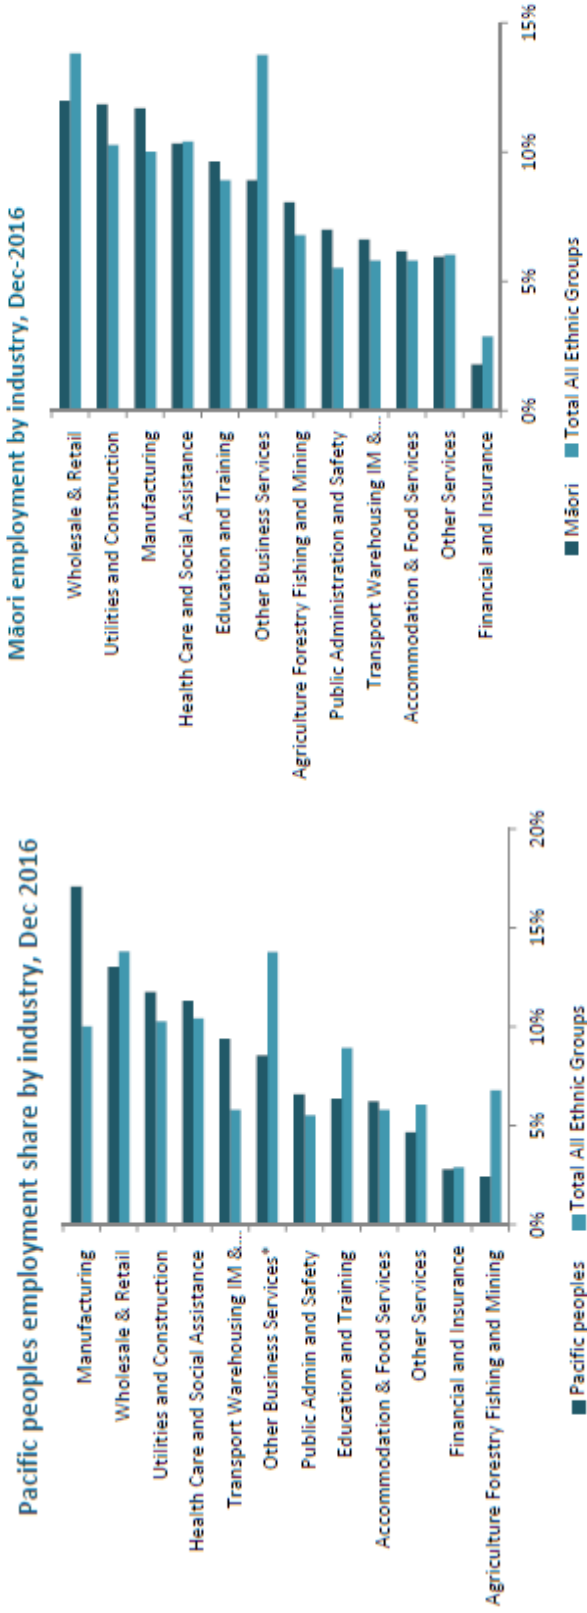

Attachment D: MBIE Māori and Pacific employment data by sector December 2016

Source: MBIE - Information and services > Employment and skills, Labour market reports, Māori labour market trends, Māori in the labour market - fact sheets, December 2016.