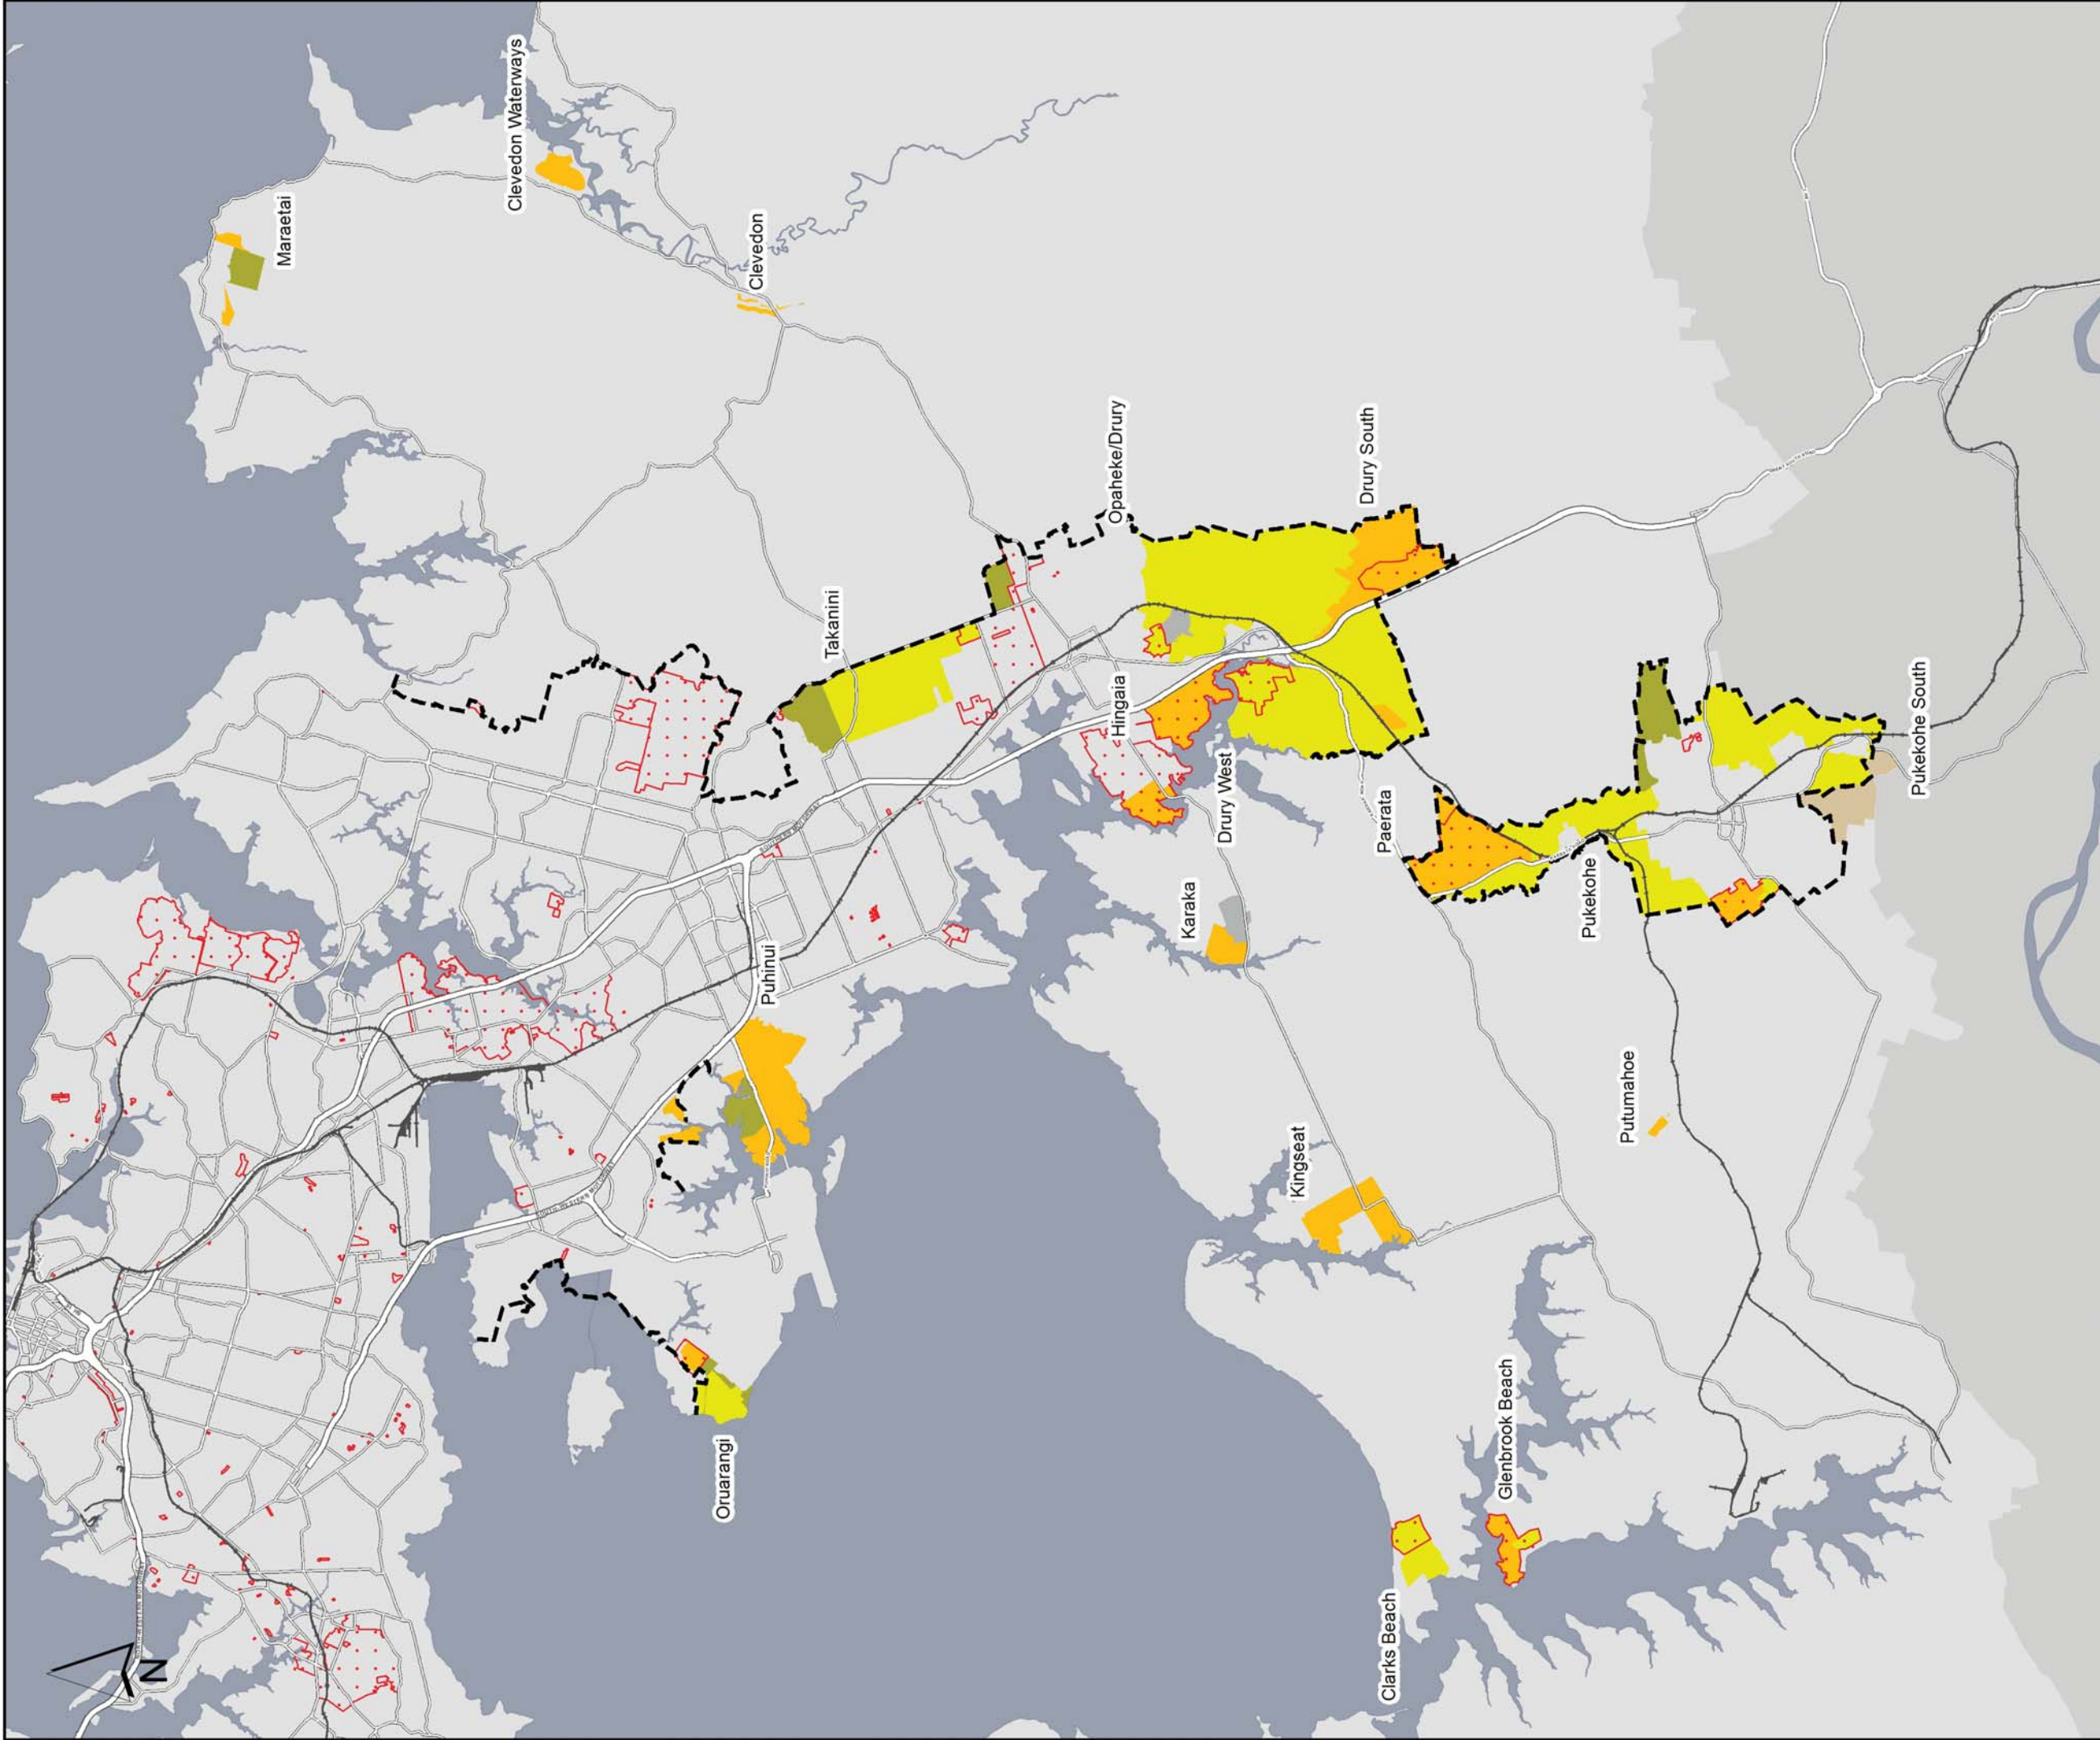

North

**Future Urban Area**

24/02/2017  
1:275,000@A4

- Rural Urban Boundary (RUB)
- Special Housing Areas
- Live-zoned Areas
- Live-zoned Areas (Decisions Version / SHA)
- Future Urban Zone (Decisions Version)
- Future Urban Zone (PAUP and Decisions Version)
- Future Urban Zone Removed (Decisions Version)

**Auckland Council**  
Te Kaunihera o Tāmaki Makaurau

South

**Future Urban Area**

24/02/2017  
1:200,00@A4

- Rural Urban Boundary (RUB)
- Special Housing Areas
- Live-zoned Areas
- Live-zoned Areas (Decisions Version / SHA)
- Future Urban Zone (Decisions Version)
- Future Urban Zone (PAUP and Decisions Version)
- Future Urban Zone Removed (Decisions Version)

**Auckland Council**  
Te Kaunihera o Tāmaki Makaurau