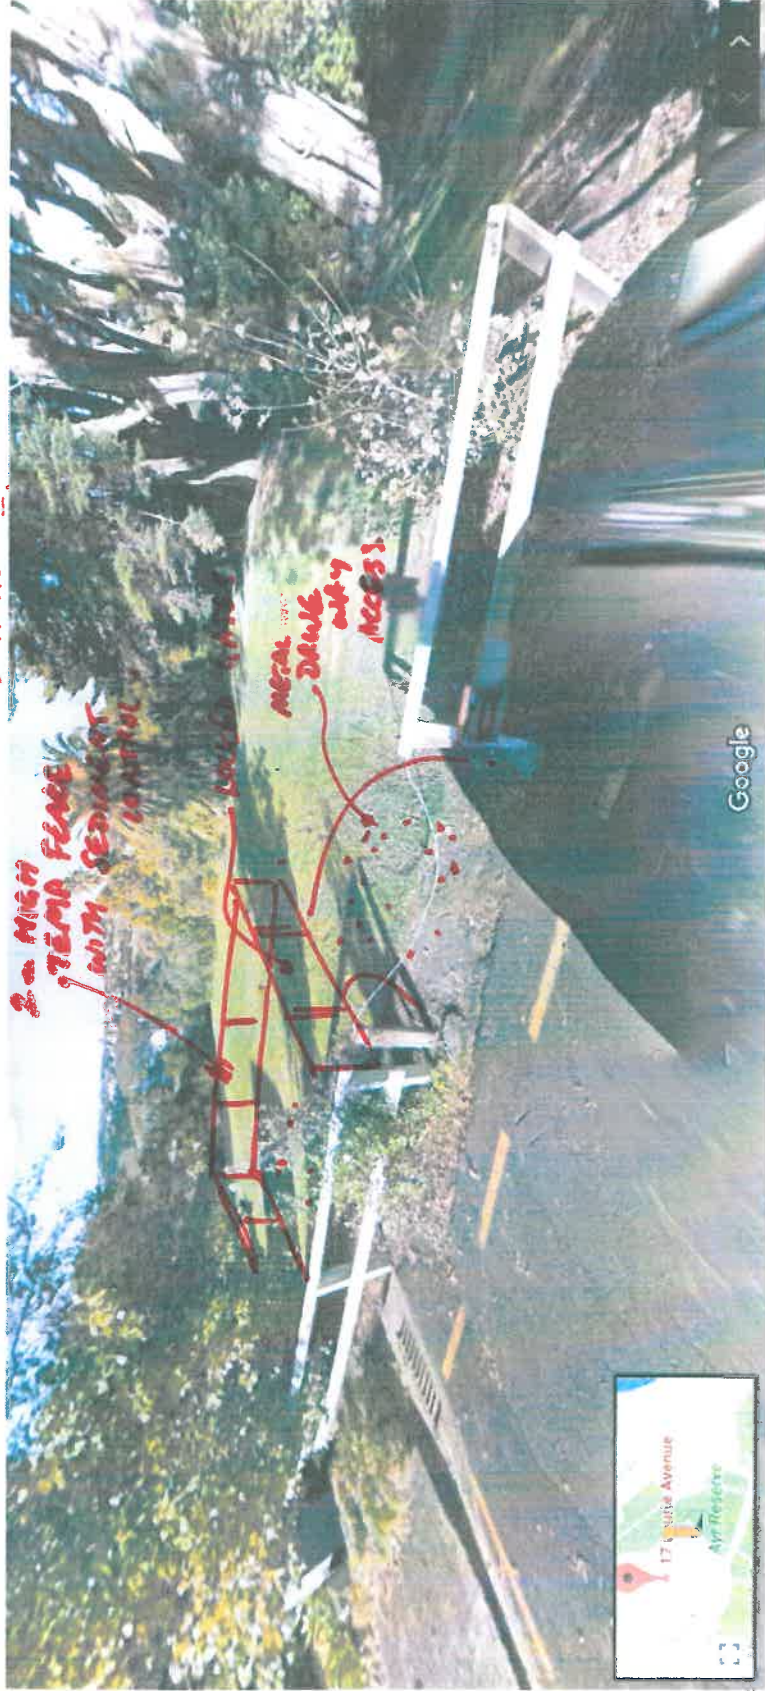

Attachment A: Proposed location of temporary car park in Ayr Reserve

PROPOSED TEMPORARY VEHICLE PARKING IN AYR RESERVE

24/3/17

ACCESS TO VEHICLE PARKING VIA BOTTOM OF LAURIE AVE

24/3/17