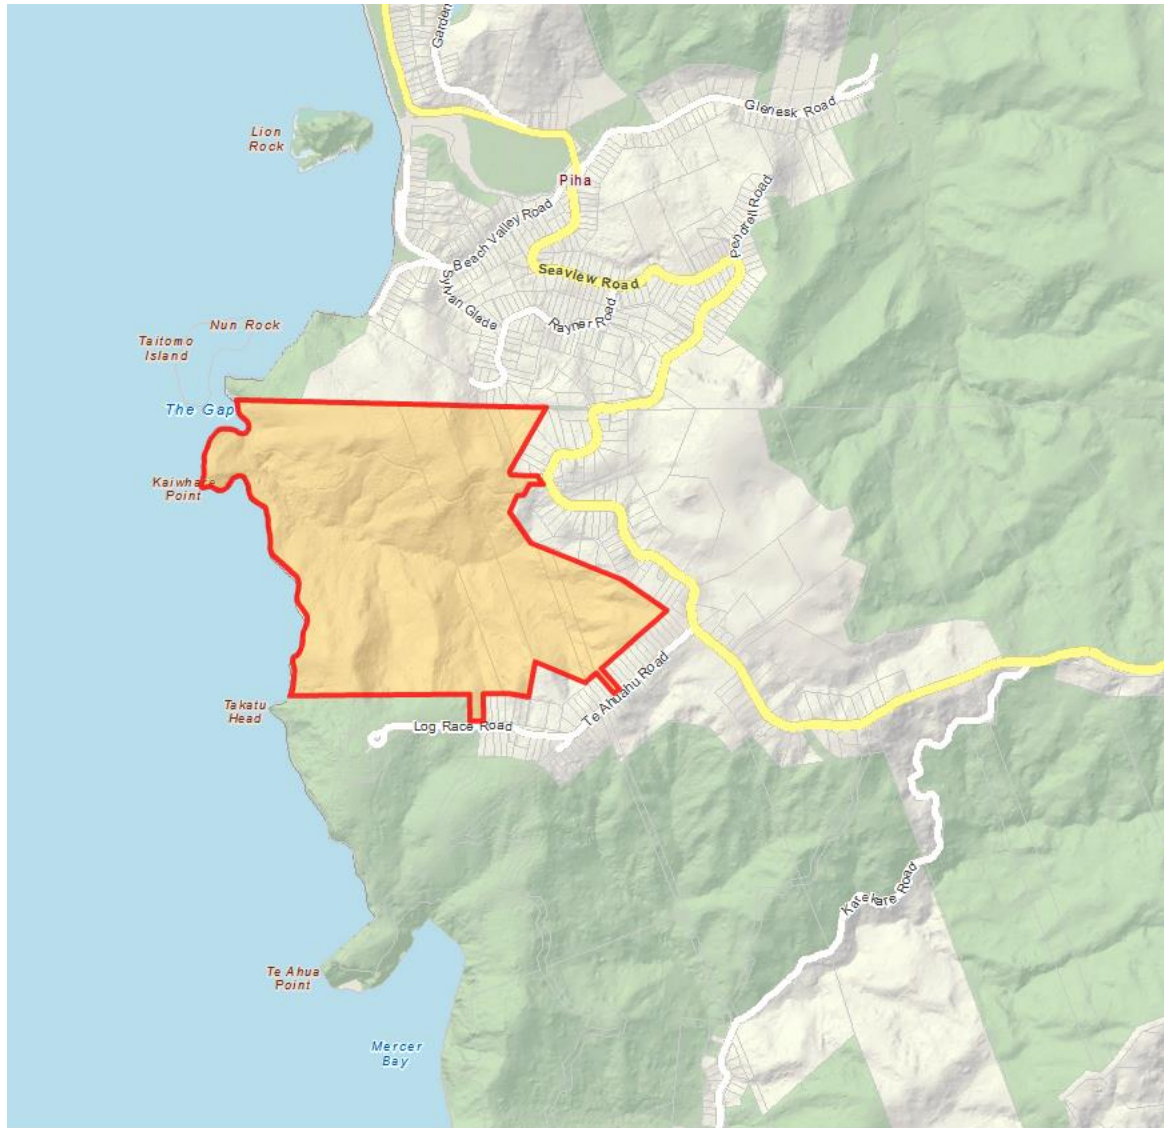

Attachment A Location Map – Taitomo (Byers)

Map showing council Land at 29 Te Ahu Ahu Road, Piha
Pt. Allot 4482, Pt. DP 3134, Pt. DP 3135
78.5915 Hectares