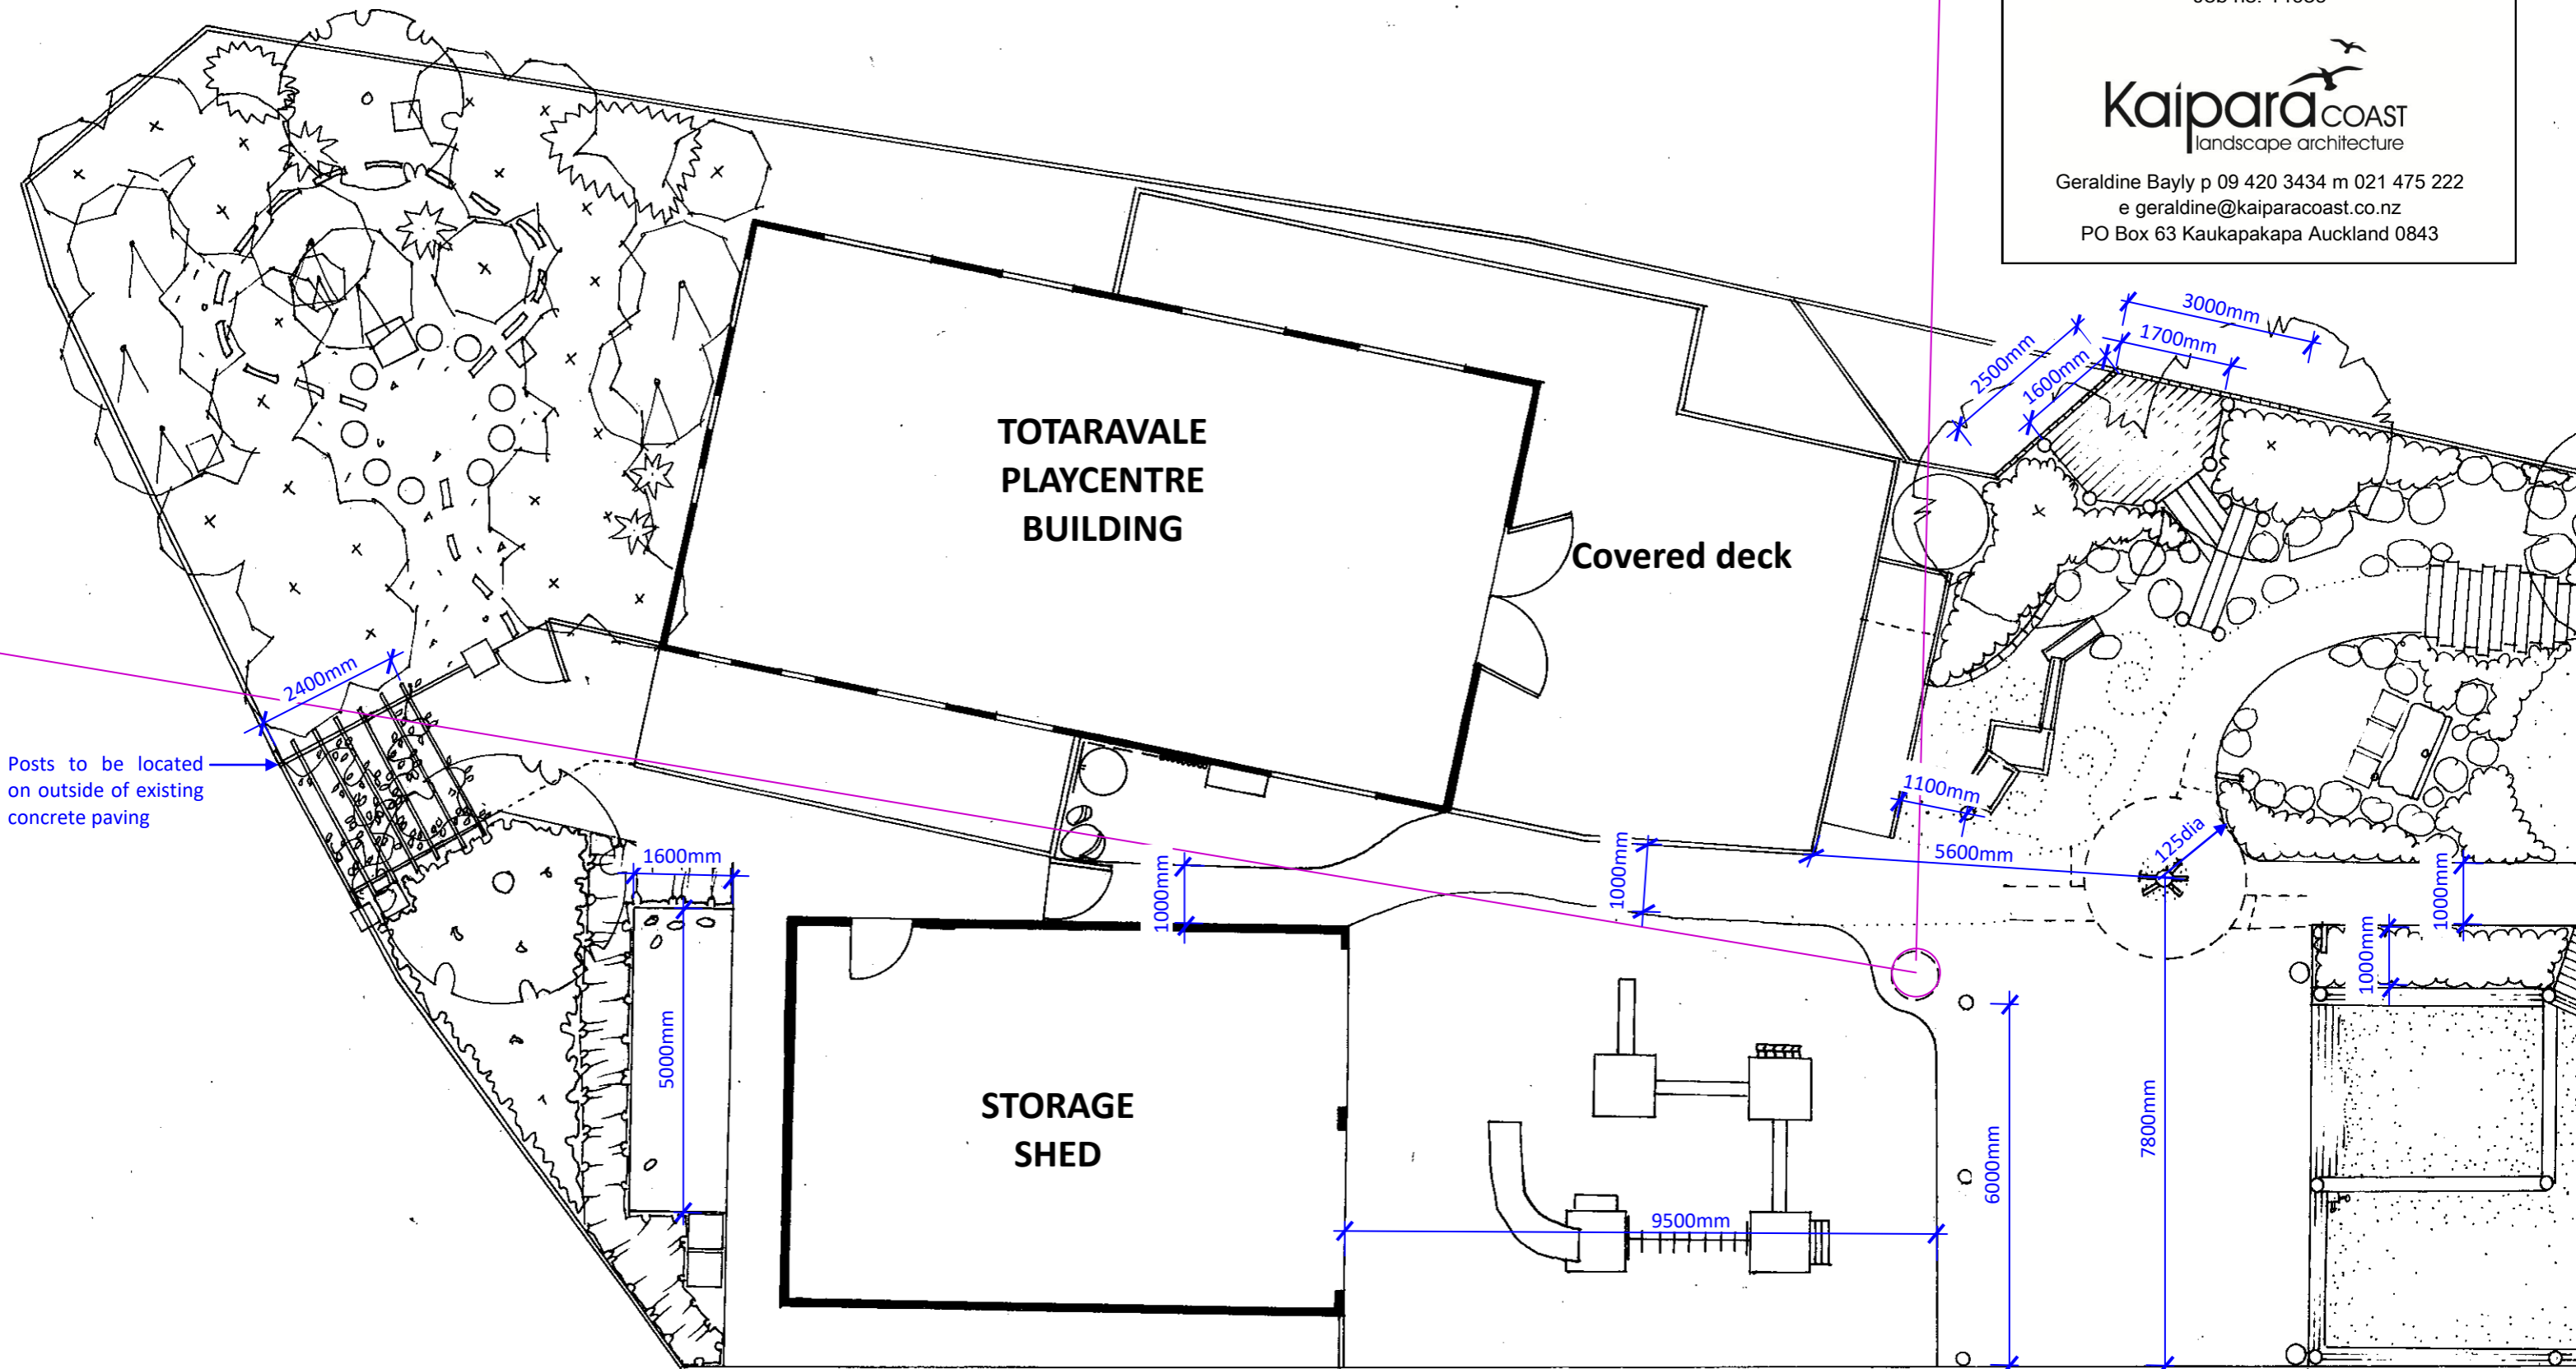

DIMENSION PLAN

Page One

Totaravale Playcentre

37 Totaravale Drive,
Sunnynook

scale: 1:100 @ A3 date: 28 September 2016

Job no: 14039

Geraldine Bayly p 09 420 3434 m 021 475 222
e geraldine@kaiparacoast.co.nz
PO Box 63 Kaukapakapa Auckland 0843

DIMENSION PLAN

Page Two

Totaravale Playcentre

37 Totaravale Drive,
Sunnynook

scale: 1:100 @ A3 date: 28 September 2016

Job no: 14039

Geraldine Bayly p 09 420 3434 m 021 475 222
e geraldine@kaiparacoast.co.nz
PO Box 63 Kaukapakapa Auckland 0843