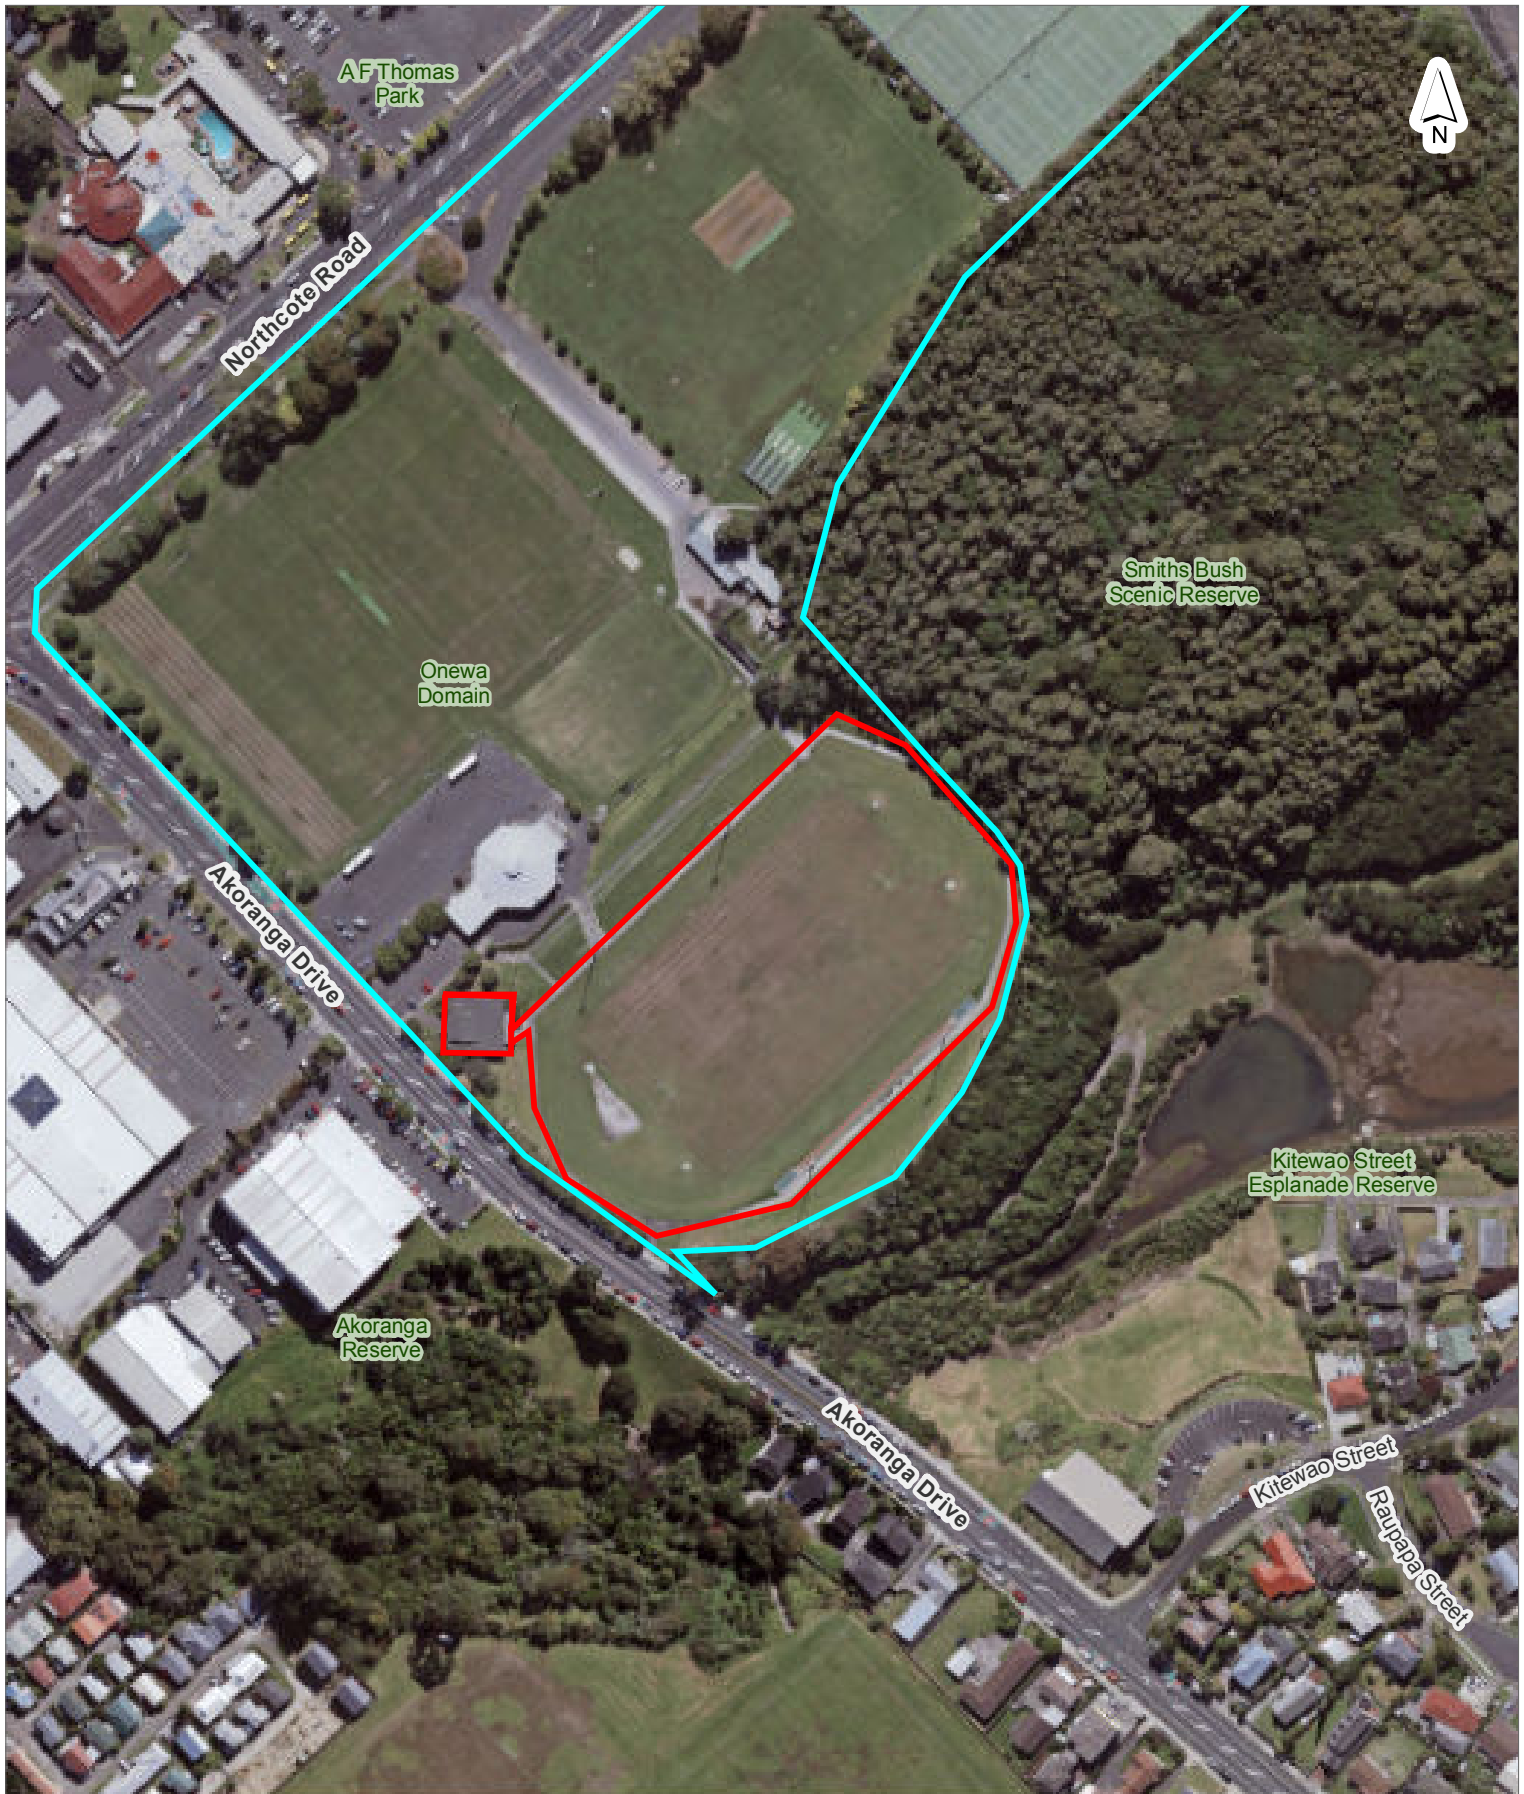

Attachment B Takapuna Amateur Athletics Inc. Site Map

DISCLAIMER:
This map/plan is illustrative only and all information should be independently verified on site before taking any action. Copyright Auckland Council. Land Parcel Boundary information from LINZ (Crown Copyright Reserved). Whilst due care has been taken, Auckland Council gives no warranty as to the accuracy and plan completeness of any information on this map/plan and accepts no liability for any error, omission or use of the information. Height datum: Auckland 1946.

Takapuna Amateur Athletics and Harriers Club Inc.

Onewa Domain, 2 Akoranga Drive, Northcote

0 10 20 30
Meters

Scale @ A4
= 1:2,500

Date Printed:
23/05/2017

Auckland Council
Te Kaurihera o Tāmaki Makaurau