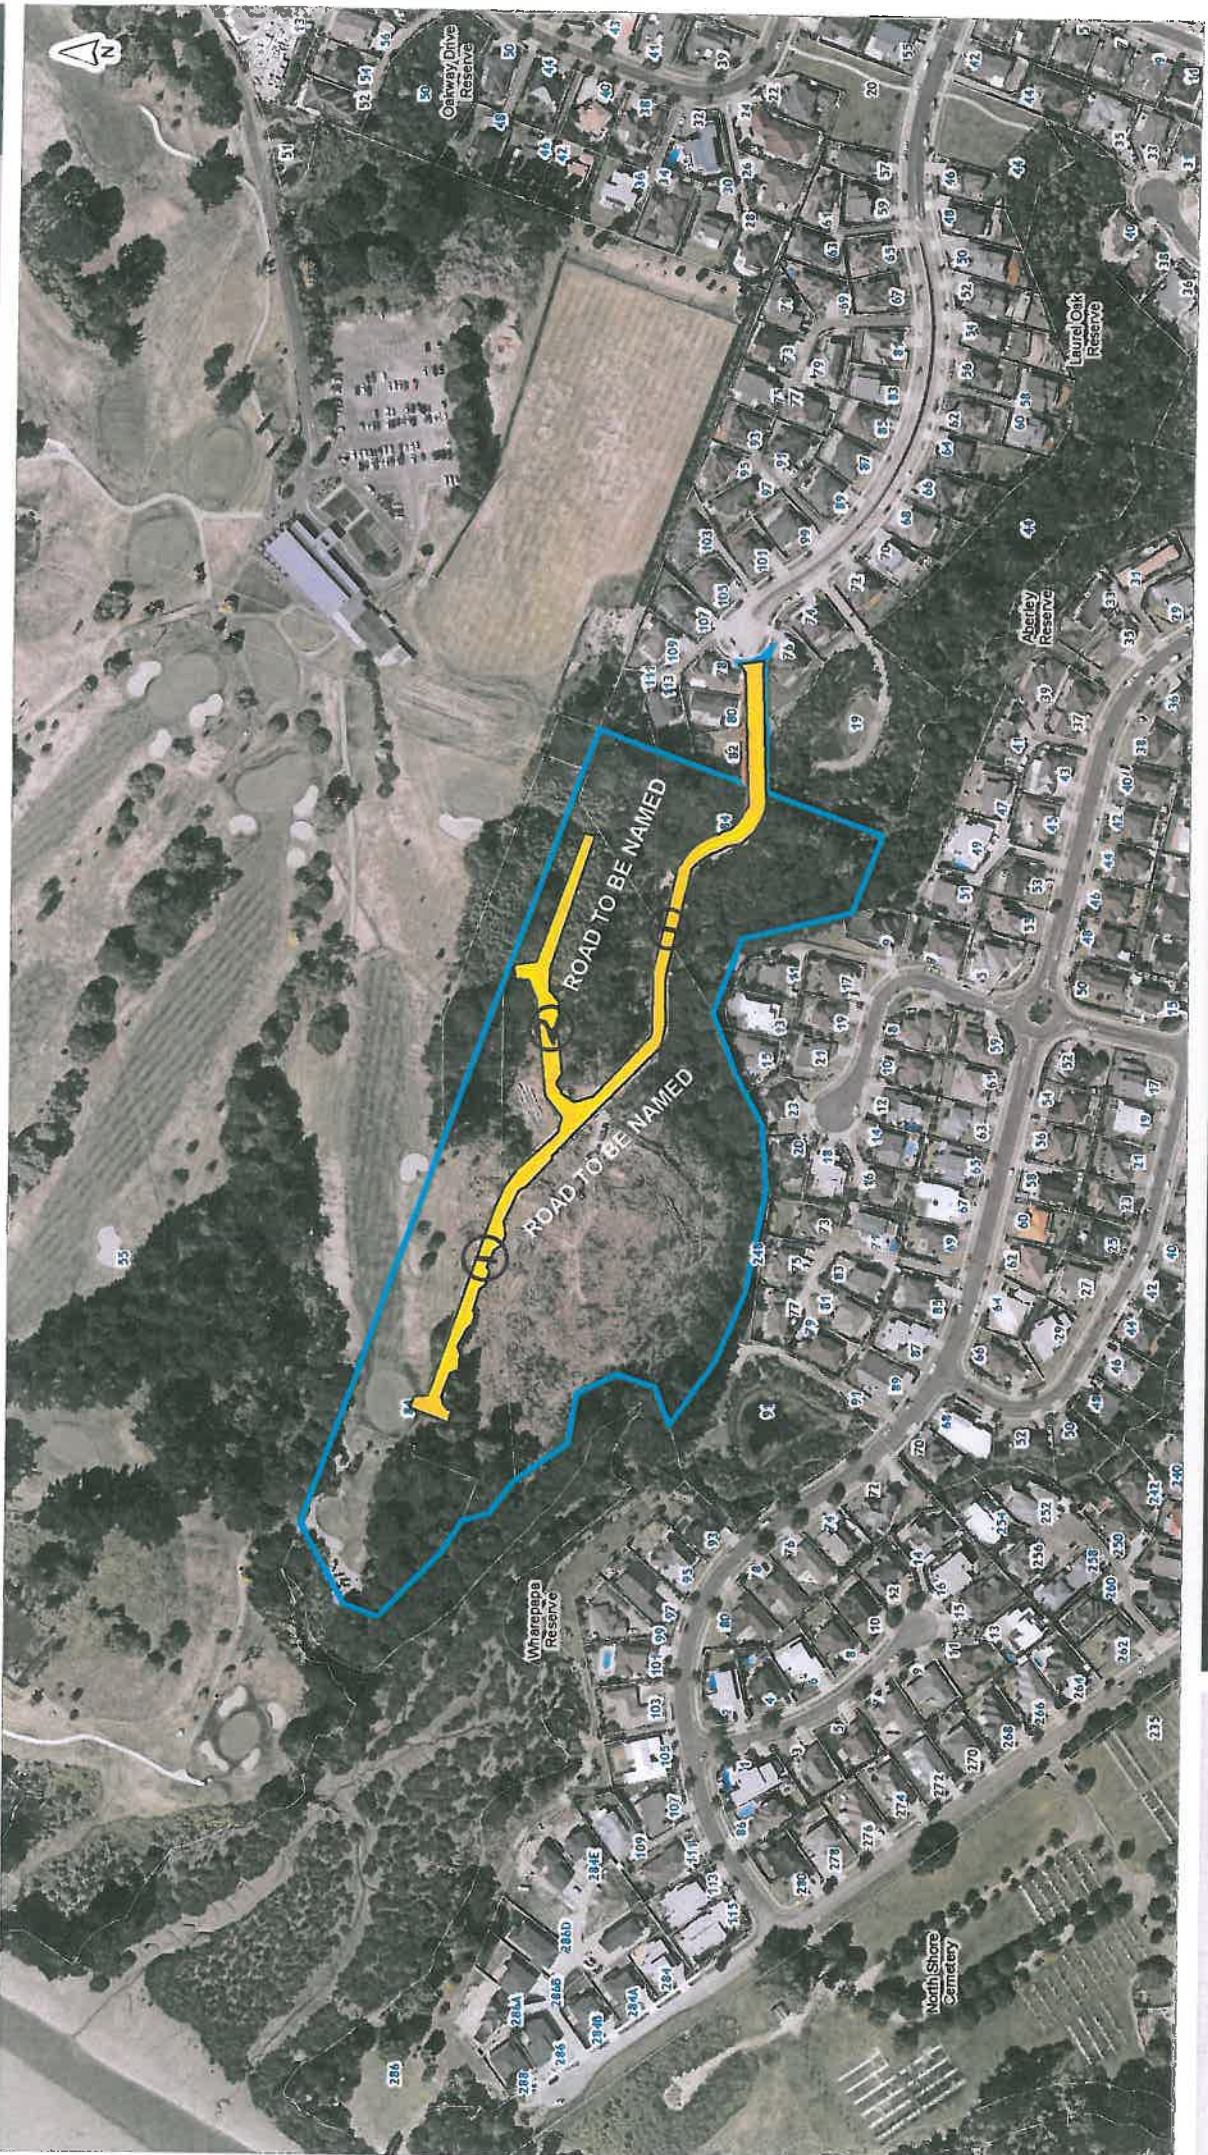

0 25 50 75
Meters

Scale @ A3
= 1:2,500

Date Printed:
20/06/2017

84 LAUREL OAK DRIVE SCHNAPPER ROCK ROADING MAP

DISCLAIMER
This information is provided as a guide only and does not constitute an offer or any other financial product or service. It is not intended to be used as a basis for investment decisions. Auckland Council is not responsible for any loss or damage arising from the use of this information. Auckland Council is not liable for any loss or damage arising from the use of this information. Auckland Council is not liable for any loss or damage arising from the use of this information. Auckland Council is not liable for any loss or damage arising from the use of this information.