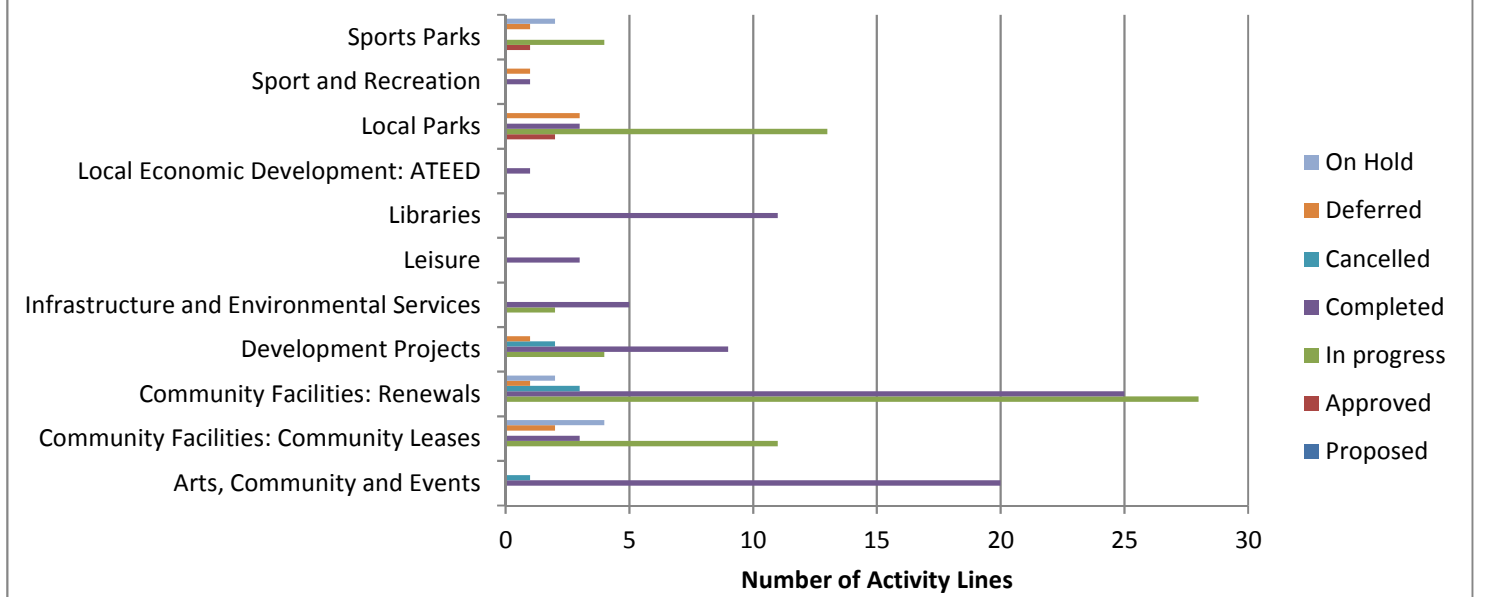

# Local Board Work Programme Snapshot 2016/2017 Q4

## Albert-Eden Work Programme by Activity Status