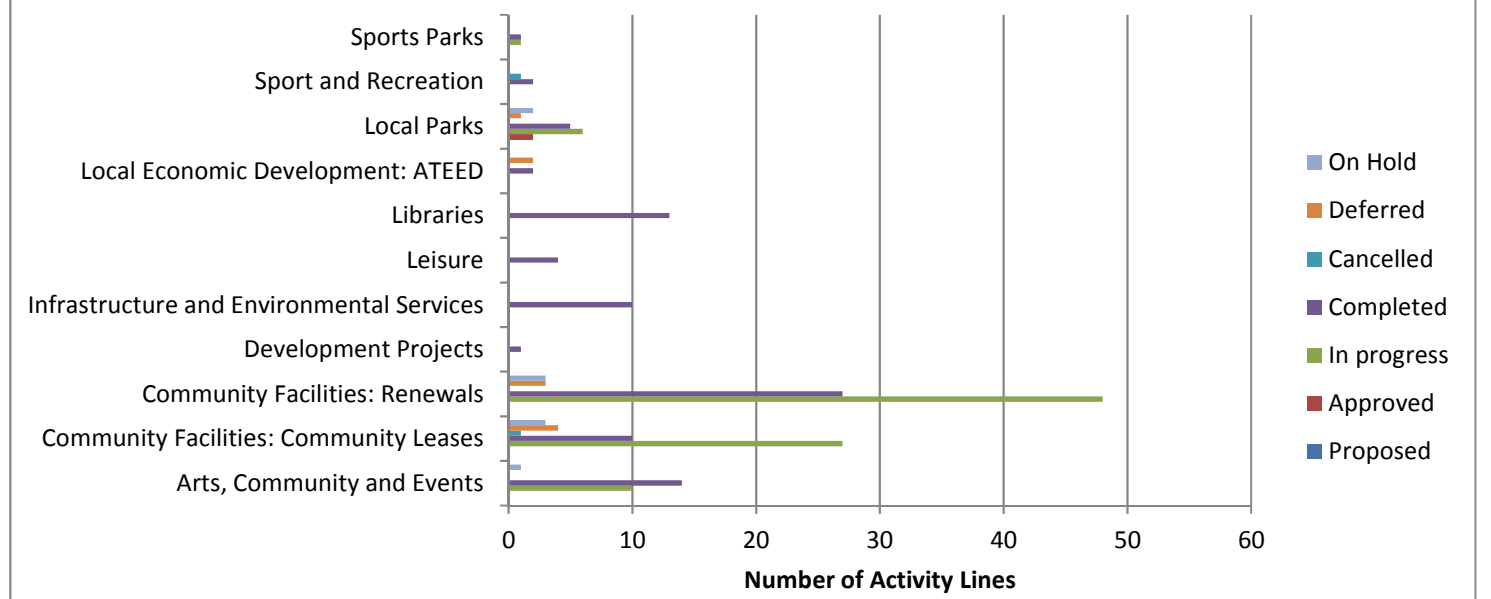

# Local Board Work Programme Snapshot 2016/2017 Q4

## Franklin Work Programme Achievement

## Franklin Work Programme by Activity Status