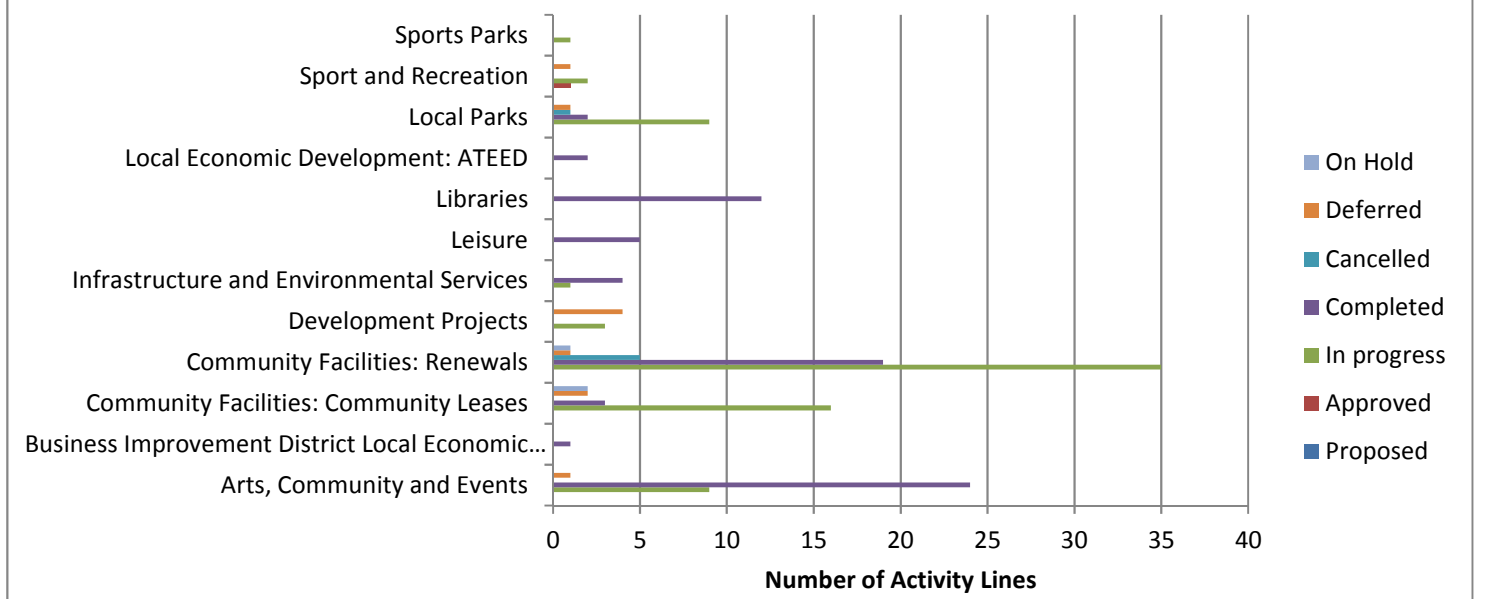

Howick Work Programme by Activity Status