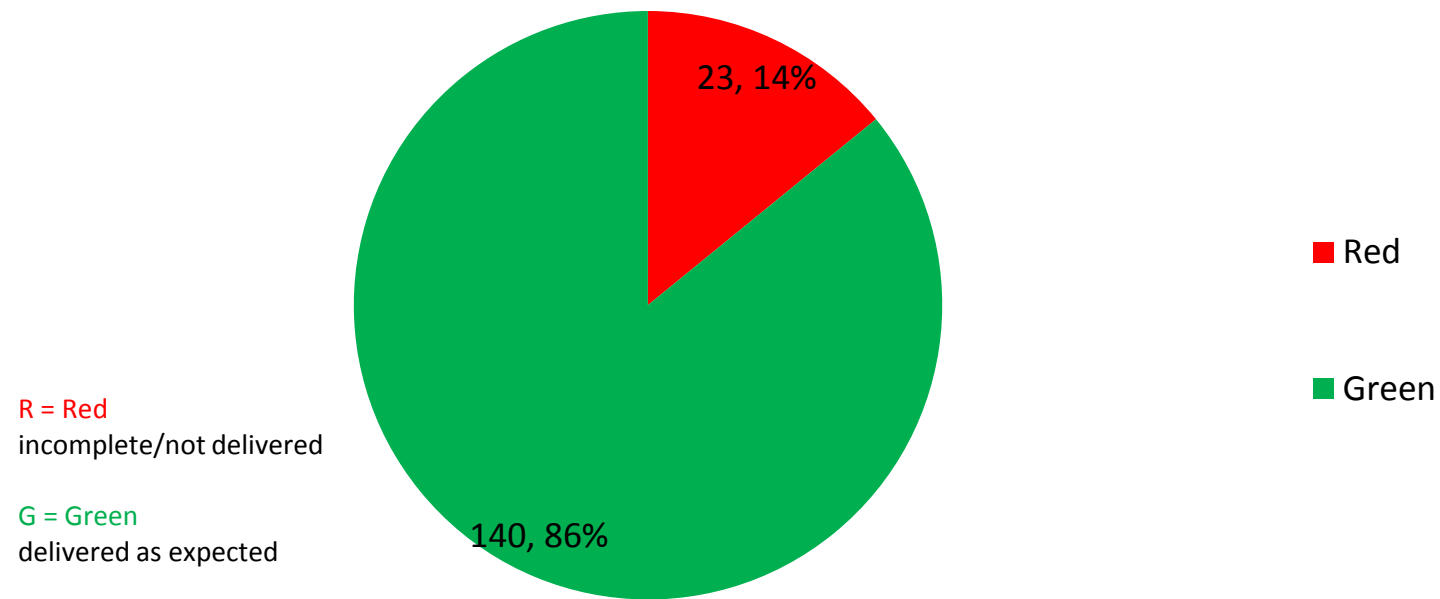

Local Board Work Programme Snapshot 2016/2017 Q4

Māngere-Ōtāhuhu Work Programme Achievement

Māngere-Ōtāhuhu Work Programme by Activity Status

Māngere-Ōtāhuhu Work Programme: History

Māngere-Ōtāhuhu Work Programme Activities by Outcome