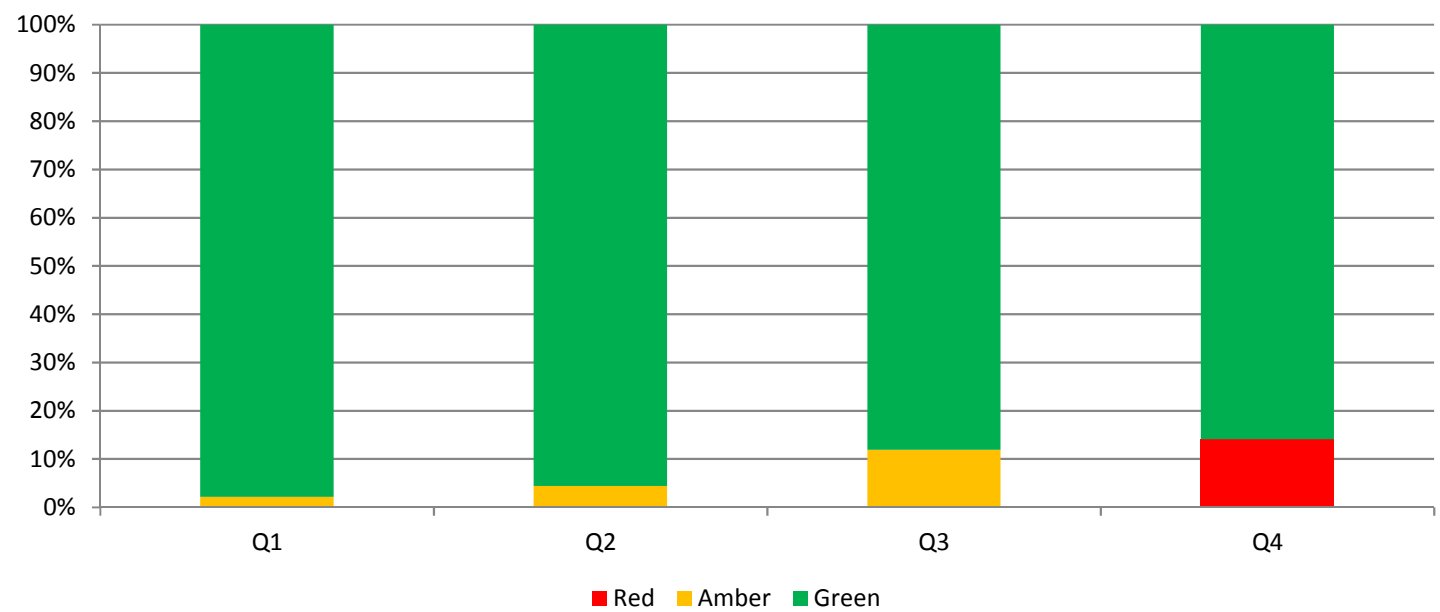

Local Board Work Programme Snapshot 2016/2017 Q4

Māngere-Ōtāhuhu Work Programme Achievement

Māngere-Ōtāhuhu Work Programme by Activity Status

Māngere-Ōtāhuhu Work Programme: History

Māngere-Ōtāhuhu Work Programme Activities by Outcome