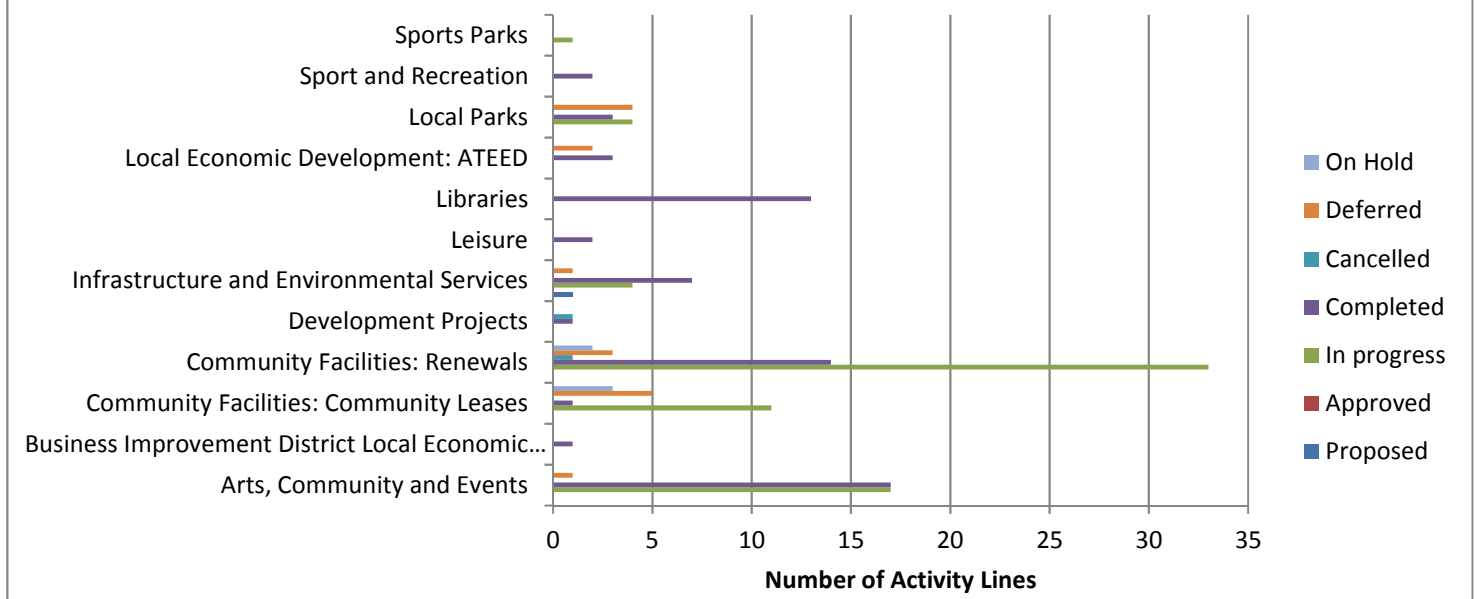

Local Board Work Programme Snapshot 2016/2017 Q4

Māngere-Ōtāhuhu Work Programme Achievement

Māngere-Ōtāhuhu Work Programme by Activity Status

Māngere-Ōtāhuhu Work Programme: History

Māngere-Ōtāhuhu Work Programme Activities by Outcome