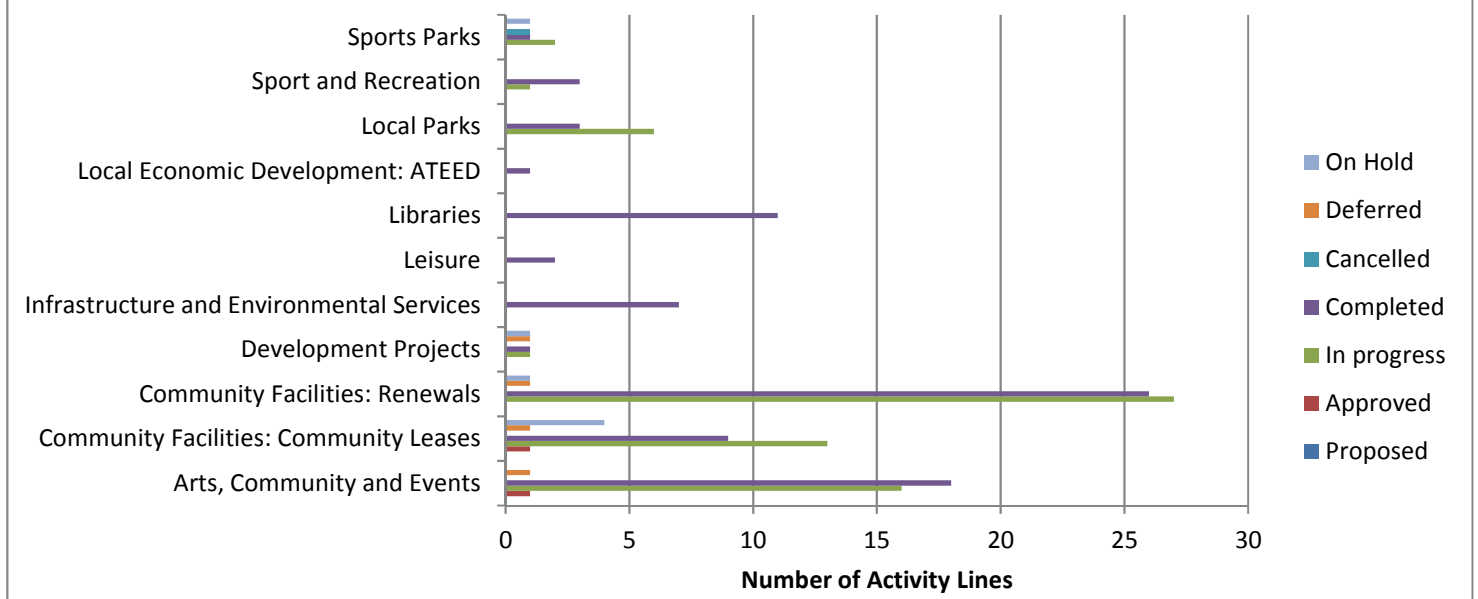

# Local Board Work Programme Snapshot 2016/2017 Q4

## Maungakiekie-Tāmaki Work Programme Achievement

## Maungakiekie-Tāmaki Work Programme by Activity Status

## Maungakiekie-Tāmaki Work Programme: History