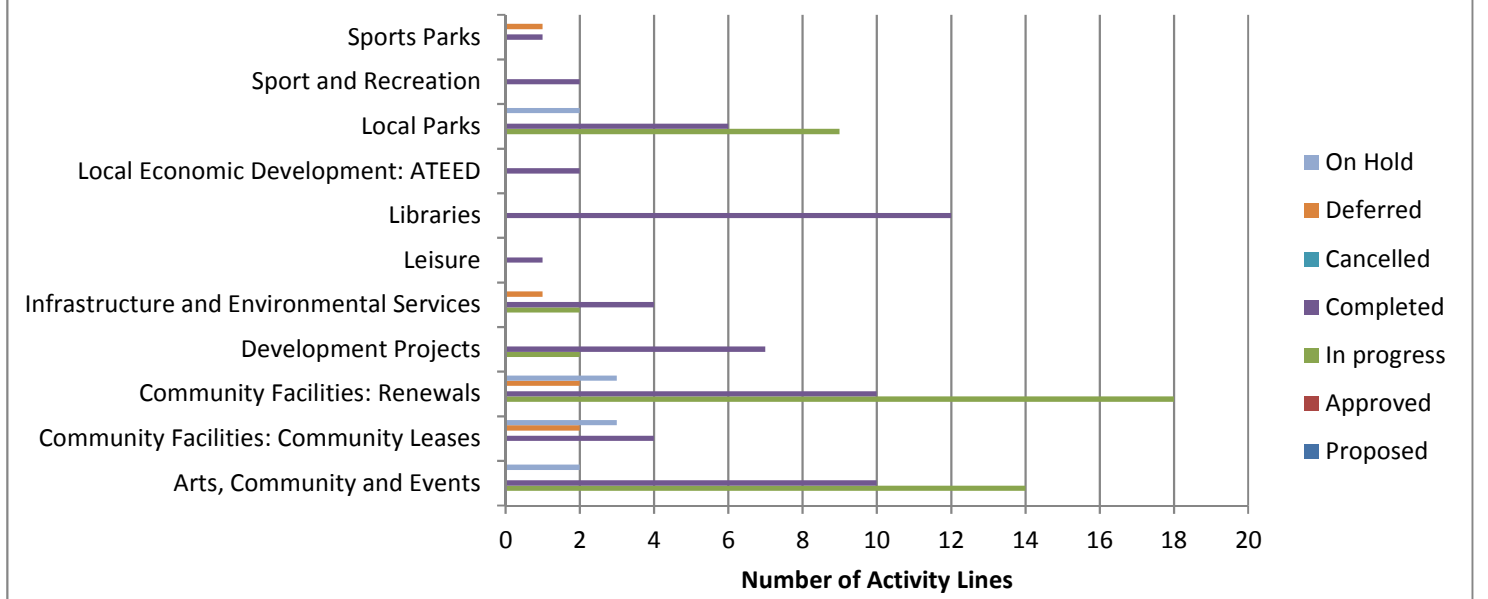

Puketāpapa Work Programme by Activity Status