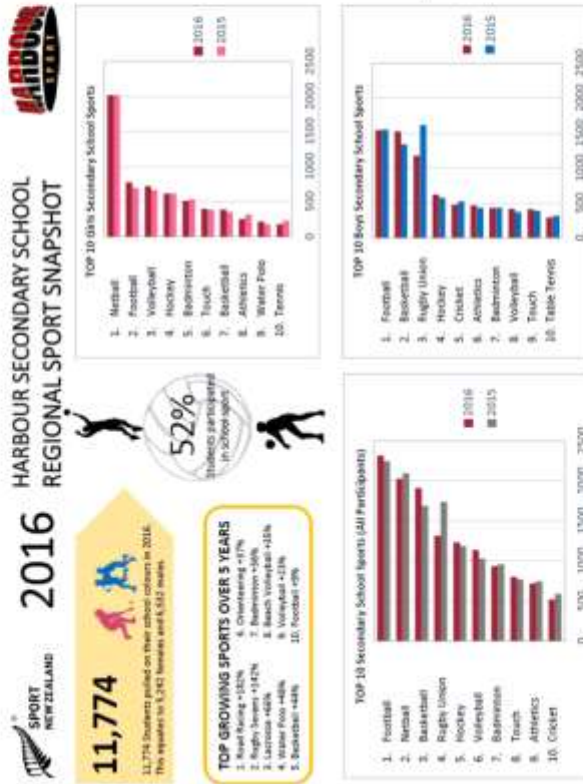

### WORLD MASTERS GAMES

- 500 participants
- 25 different countries
- Ages 30-75 year olds
- Full venue for 9 days
- 100 volunteers

## MAIRANGI BAY BEACH VOLLEYBALL CENTRE - WHAT WE DO

### FACILITY HIRE

- Quiz night
- Kids birthday parties
- Corporate events / training
- Club night fundraisers
- School hire

COUNCIL UPGRADES - KITCHEN

COUNCIL UPGRADES - BATHROOMS

COUNCIL UPGRADES – DECK & PAINT

# HARBOUR VOLLEYBALL OVERVIEW