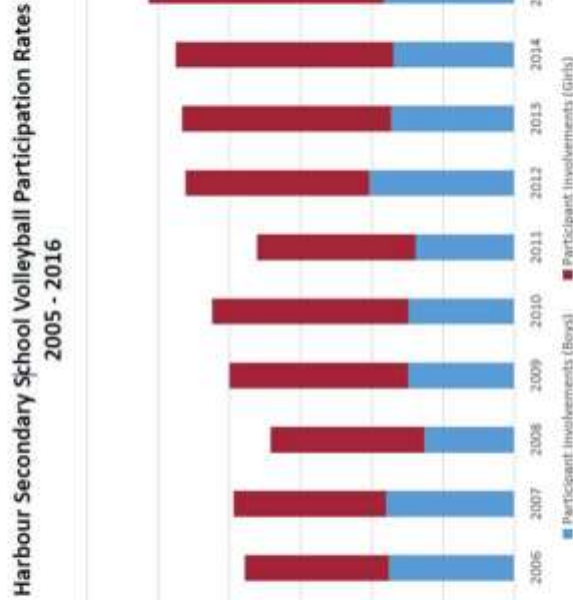

### WORLD MASTERS GAMES

- 500 participants
- 25 different countries
- Ages 30-75 year olds
- Full venue for 9 days
- 100 volunteers

## MAIRANGI BAY BEACH VOLLEYBALL CENTRE - WHAT WE DO

### FACILITY HIRE

- Quiz night
- Kids birthday parties
- Corporate events / training
- Club night fundraisers
- School hire

COUNCIL UPGRADES - KITCHEN

COUNCIL UPGRADES - BATHROOMS

COUNCIL UPGRADES – DECK & PAINT

# HARBOUR VOLLEYBALL OVERVIEW