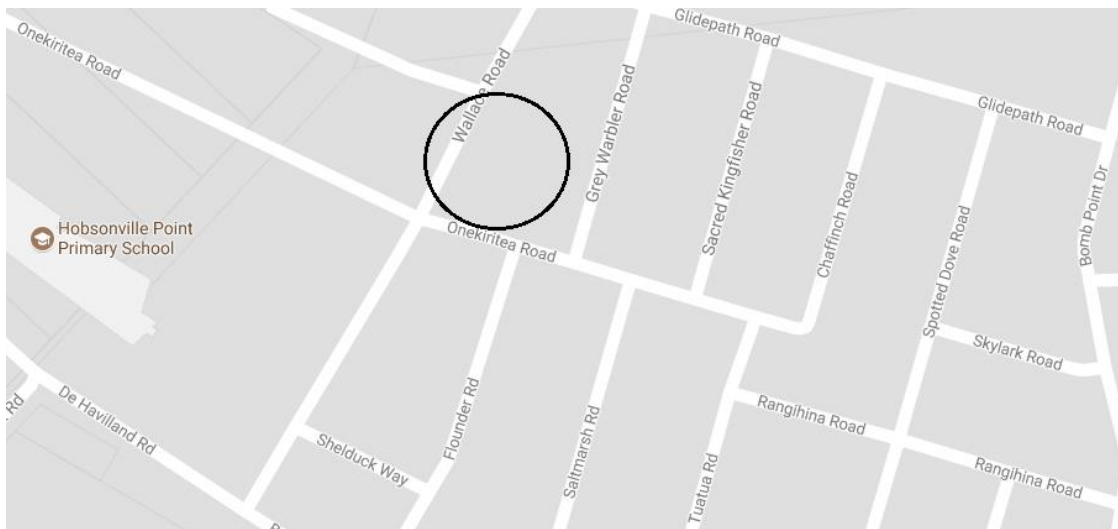

Road Name Approval: Map of Superlot CA15 'Catalina Precinct' Subdivision at 24 – 30 Onekiritia Road, Hobsonville

Catalina Precinct: Hobsonville Point Primary School bottom left; proposed Nohanga Lane off Wallace Rd with grey basecourse.