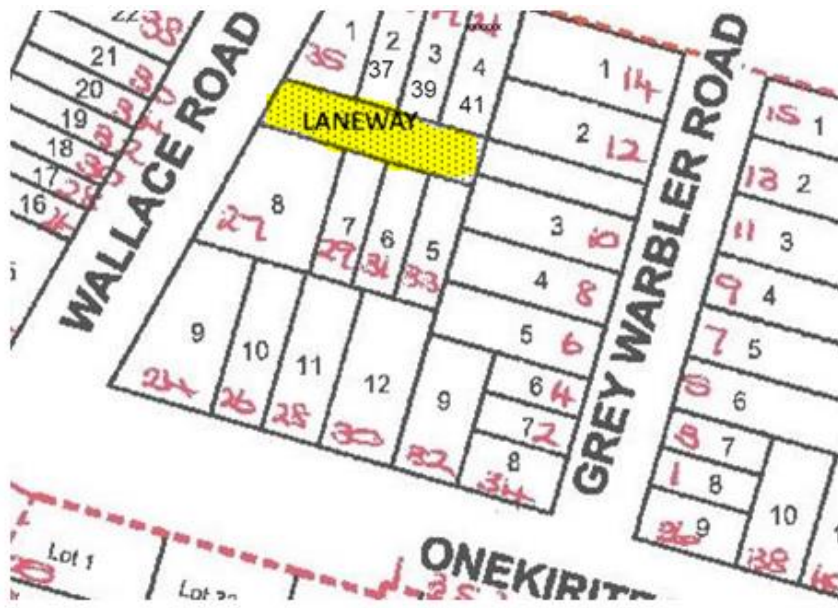

Road Name Approval: Map of Superlot CA15 'Catalina Precinct' Subdivision at 24 – 30 Onekiritia Road, Hobsonville

Catalina Precinct: Hobsonville Point Primary School bottom left; proposed Nohanga Lane off Wallace Rd with grey basecourse.