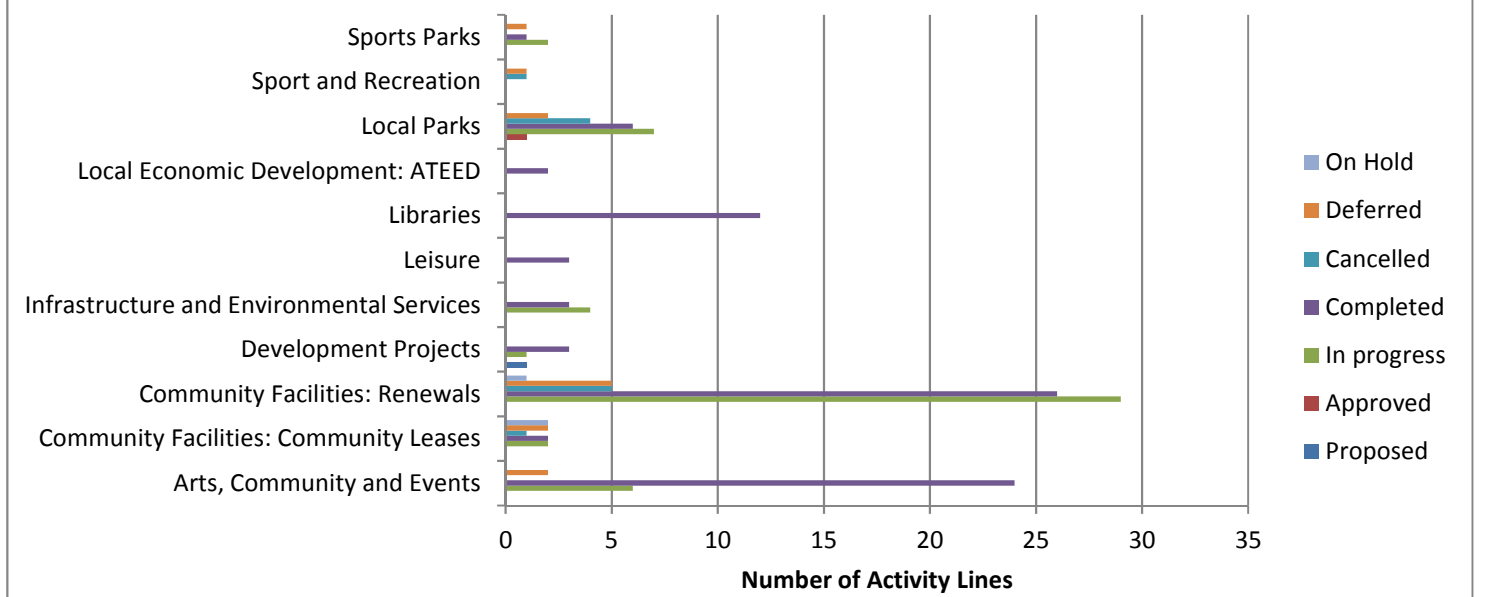

# Local Board Work Programme Snapshot 2016/2017 Q4

## Waitematā Work Programme Achievement

## Waitematā Work Programme by Activity Status