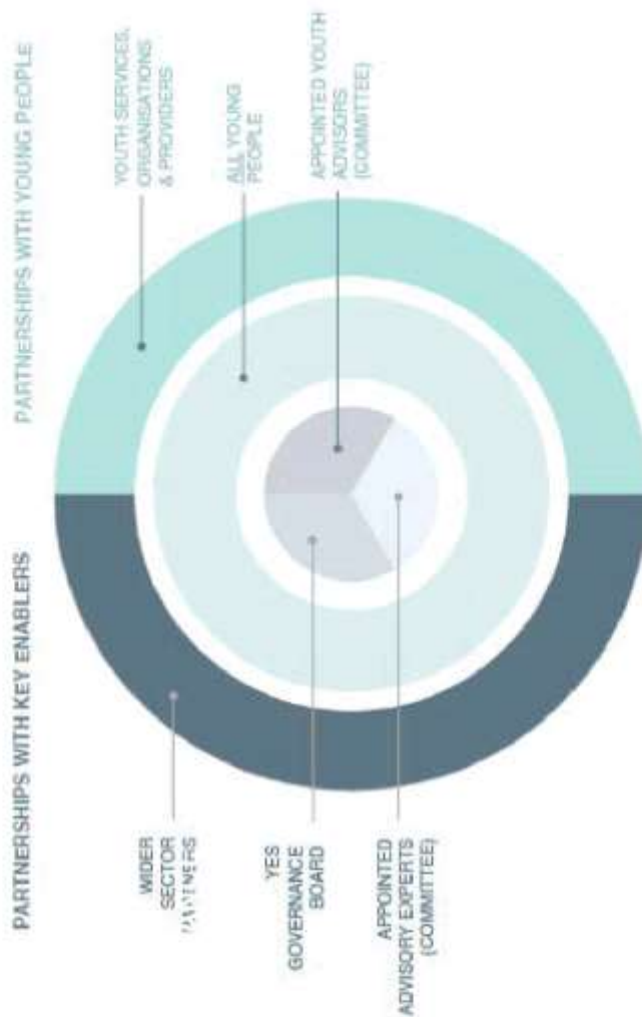

6 November 2017

**SHORE JUNCTION IS A SPACE FOR
YOUTH INNOVATION, CREATIVITY AND
CONNECTEDNESS. IT IS A VEHICLE
FOR YOUNG PEOPLE TO ACCELERATE
THEIR POTENTIAL, BUILD PATHWAYS
TO SUCCESS, AND BECOME
TOMORROW'S CHANGEMAKERS.**

Programme Offerings

- STEAM
- Community
- Enterprise

Science, Technology, Engineering, Arts & Maths

Steering Groups

- PCCG
- Design
- Youth Advisory
- Fundraising

Partnership Model

1. Governance and advisory partnership

2. Partnerships with young people

3. Partnerships with 'key enablers'

Achieving Impact

Shore Junction is designed as a space where young people can meet, connect with peers from a diverse range of backgrounds, be engaged in their wider communities, and develop successful future pathways through exposure to technology, arts and culture, enterprise and education.