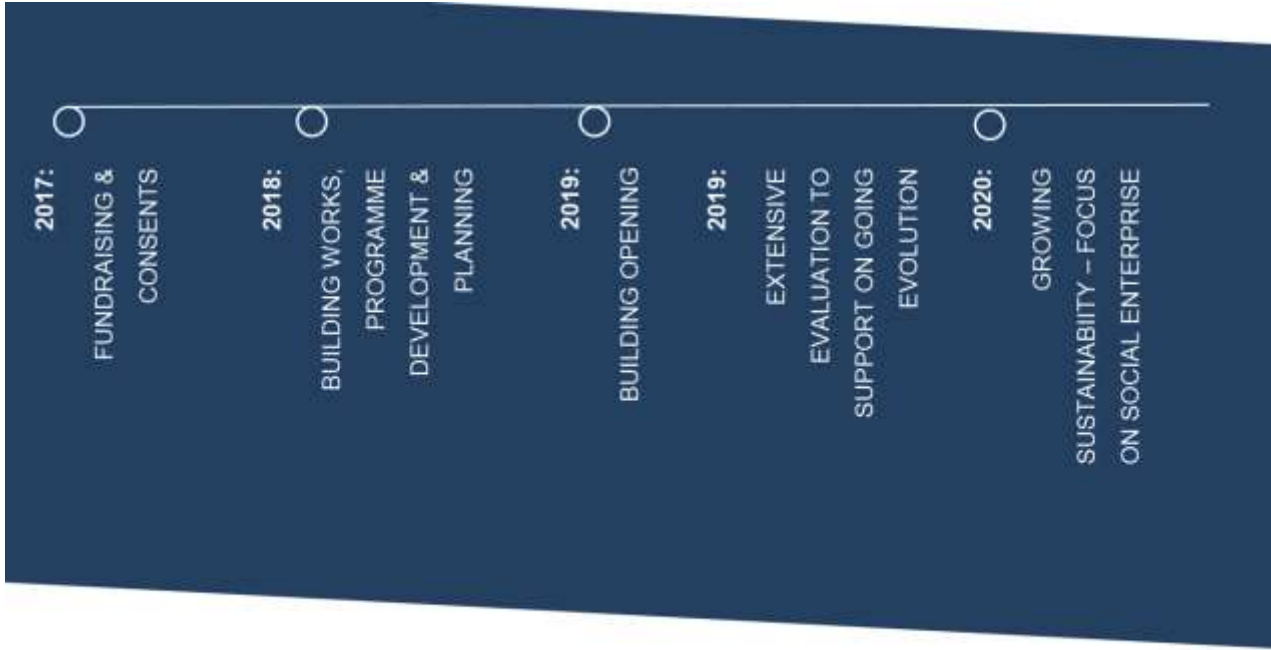

6 November 2017

**SHORE JUNCTION IS A SPACE FOR
YOUTH INNOVATION, CREATIVITY AND
CONNECTEDNESS. IT IS A VEHICLE
FOR YOUNG PEOPLE TO ACCELERATE
THEIR POTENTIAL, BUILD PATHWAYS
TO SUCCESS, AND BECOME
TOMORROW'S CHANGEMAKERS.**

Programme Offerings

- STEAM
- Community
- Enterprise

Science, Technology, Engineering, Arts & Maths

Steering Groups

- PCCG
- Design
- Youth Advisory
- Fundraising

Partnership Model

1. Governance and advisory partnership

2. Partnerships with young people

3. Partnerships with 'key enablers'

Achieving Impact

Shore Junction is designed as a space where young people can meet, connect with peers from a diverse range of backgrounds, be engaged in their wider communities, and develop successful future pathways through exposure to technology, arts and culture, enterprise and education.