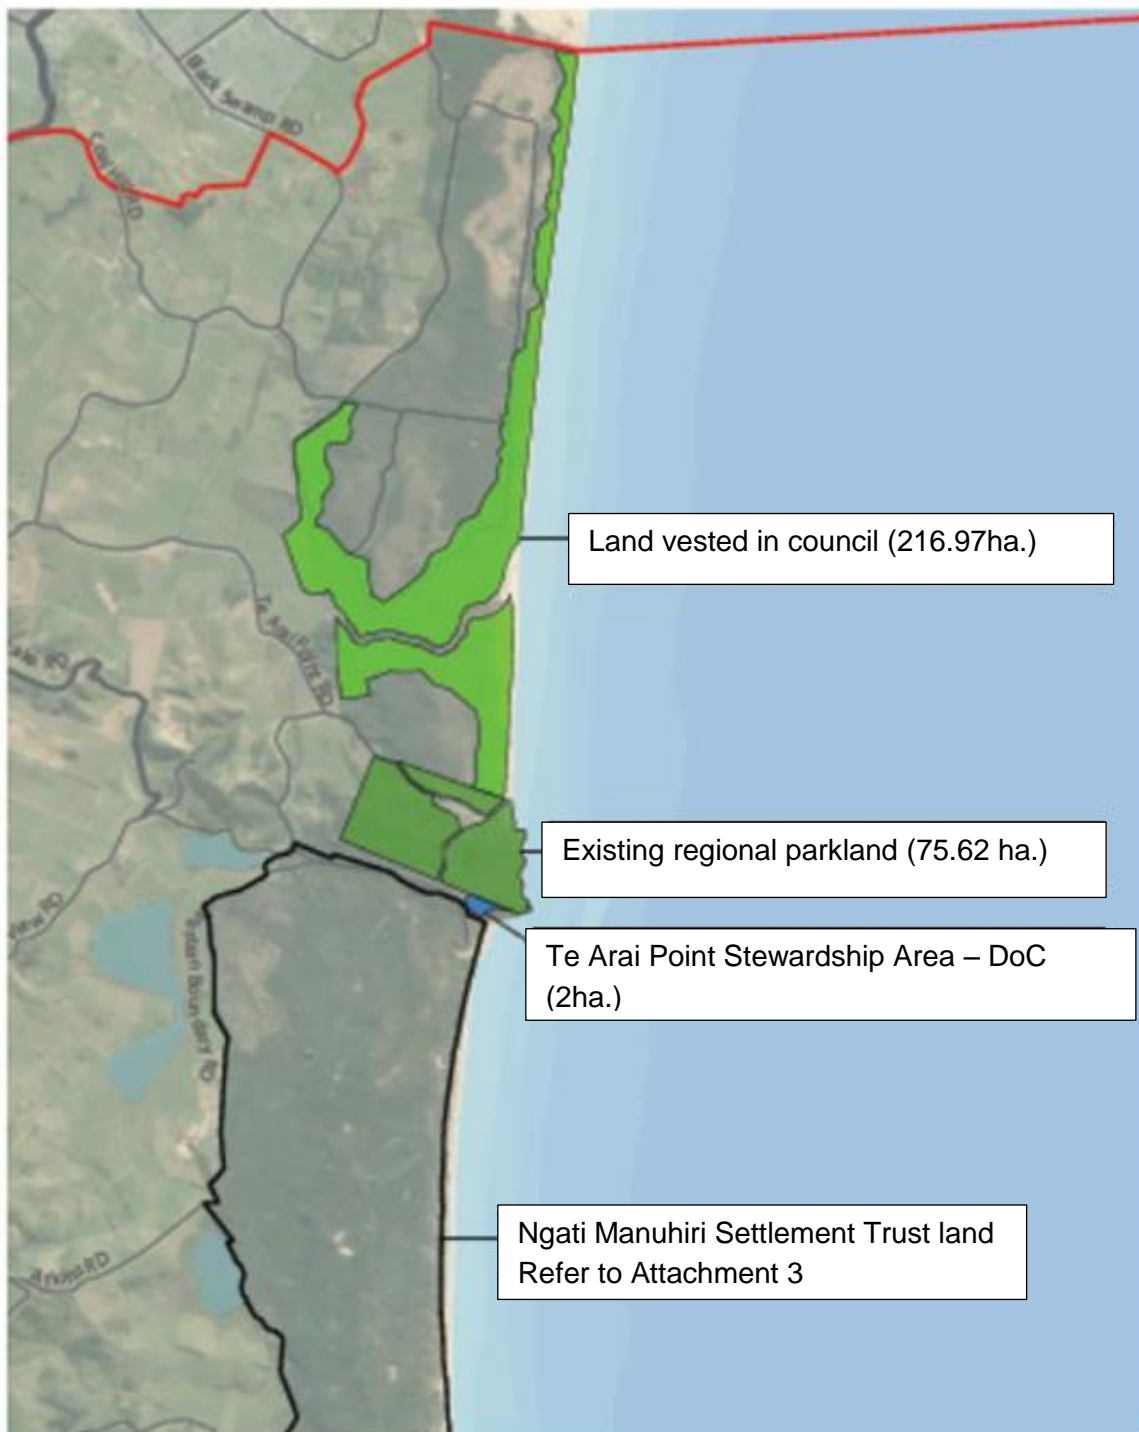

ATTACHMENT B

MAP 2 Land vested in council – north of Te Arai Point