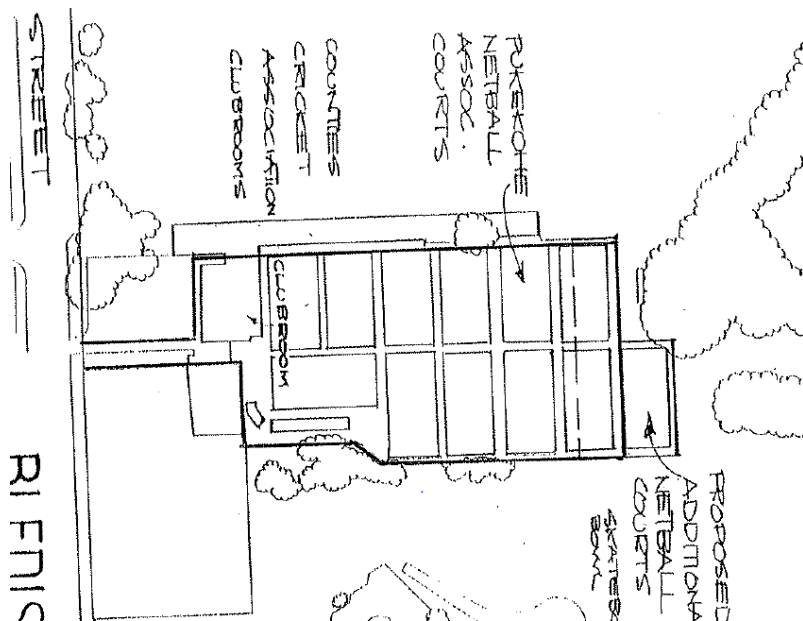

Attachment C: Site Plan for deed of lease for additional premises for Pukekohe Netball Centre Incorporated, Bledisloe Park, 130-142 Queen Street, Pukekohe

Original lease area edged in purple, additional lease area edged in red

Site plan from original lease showing original leased area

Bledisloe Park edged in blue and indication of Pukekohe Netball site