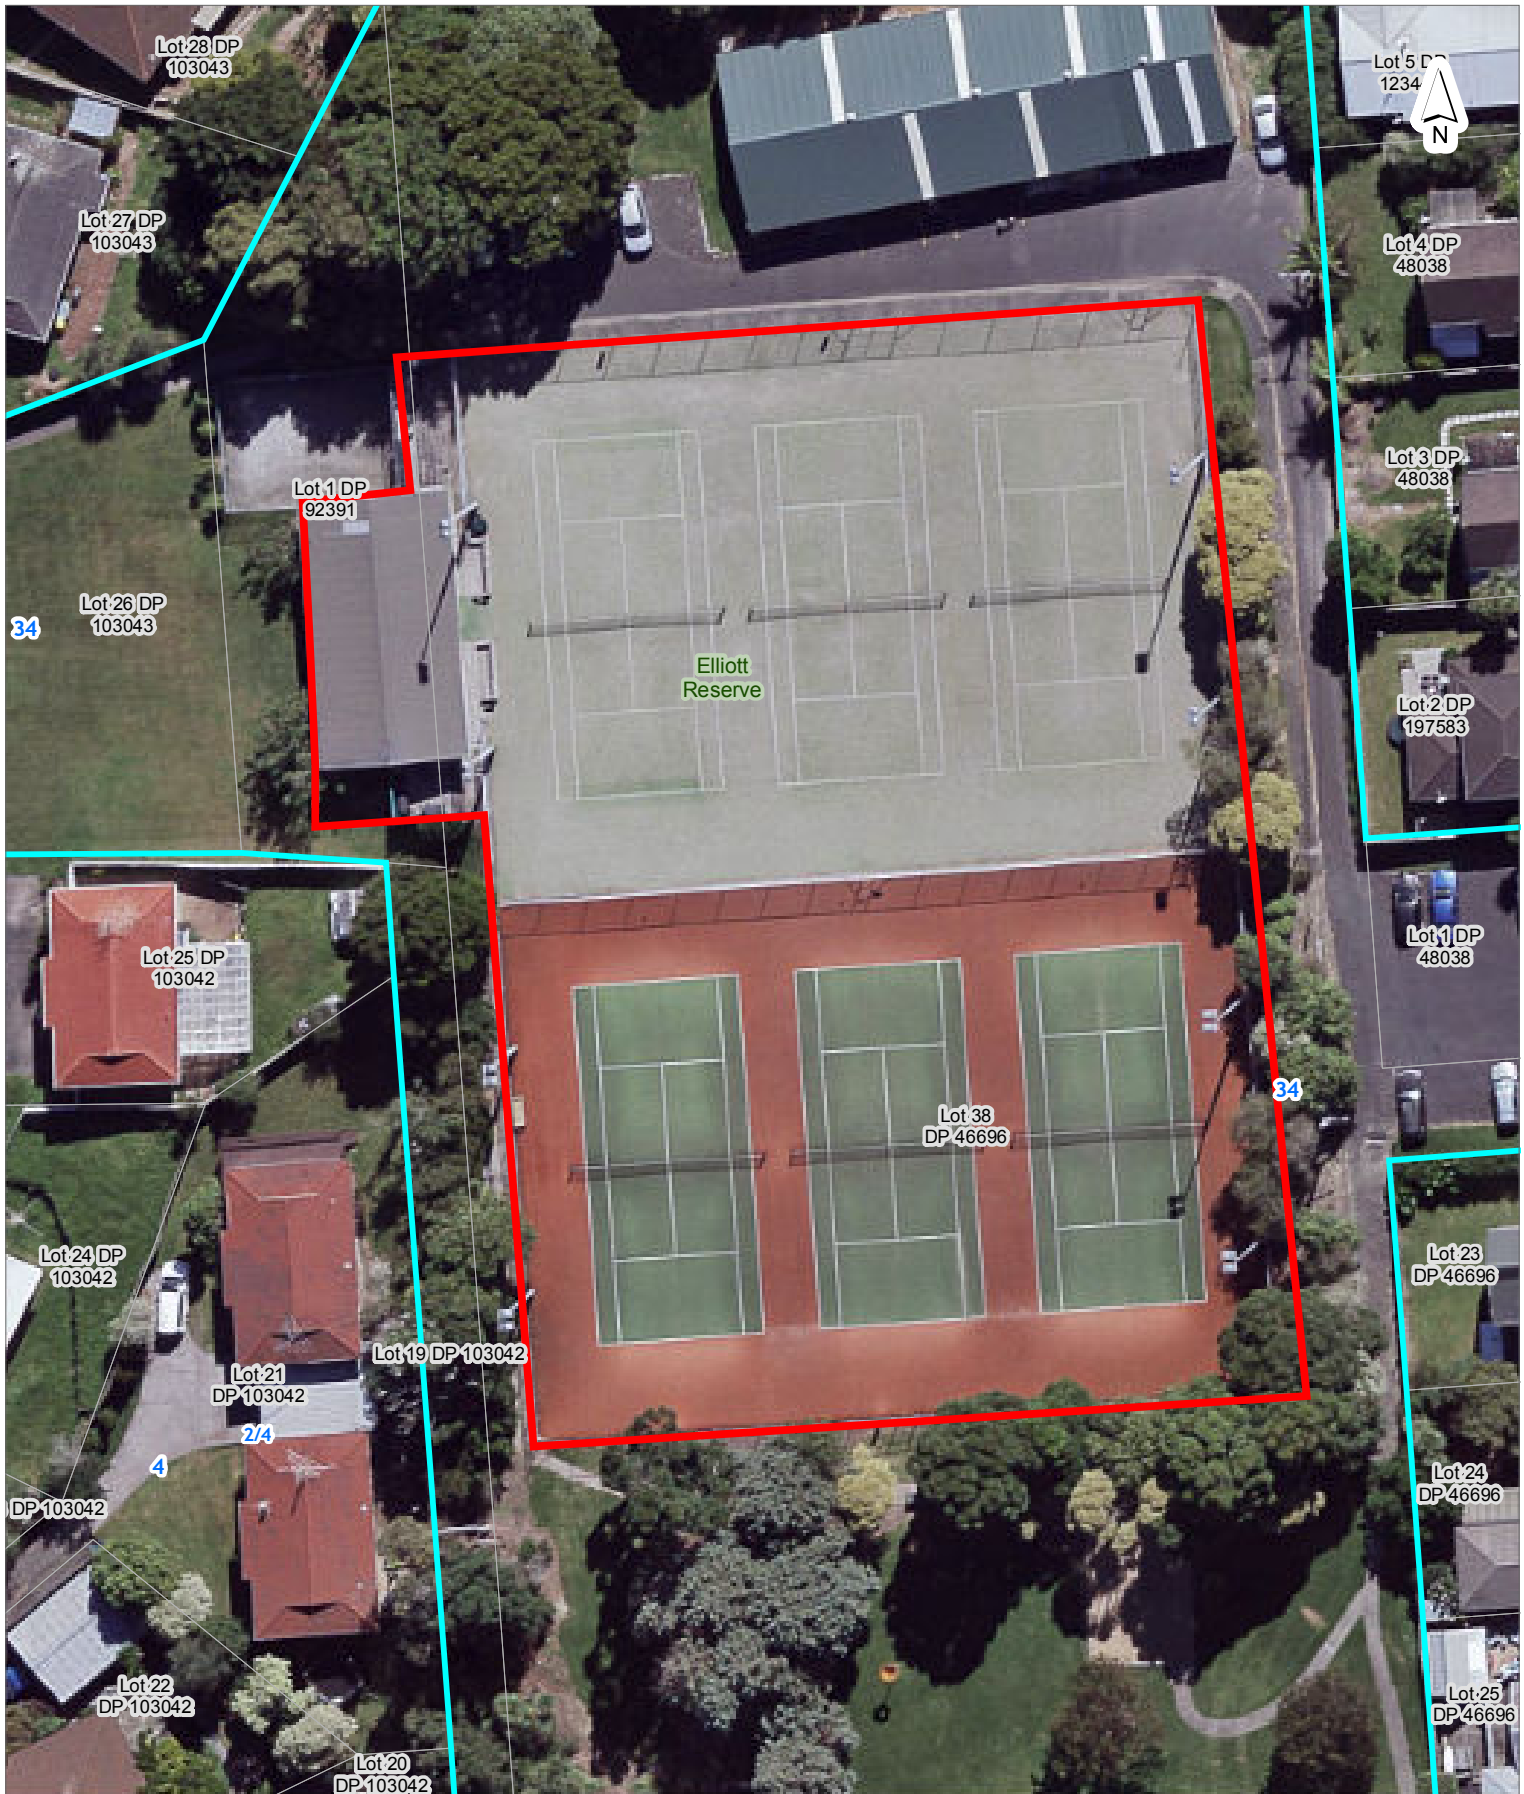

Attachment A Glenfield Tennis Club Inc Site Map

DISCLAIMER:
This map/plan is illustrative only and all information should be independently verified on site before taking any action. Copyright Auckland Council. Land Parcel Boundary information from LINZ (Crown Copyright Reserved). Whilst due care has been taken, Auckland Council gives no warranty as to the accuracy and plan completeness of any information on this map/plan and accepts no liability for any error, omission or use of the information. Height datum: Auckland 1946.

Glenfield Tennis Club Inc
Elliott Reserve
36 Elliott Avenue, Bayview

0 2.5 5 7.5
Meters

Scale @ A4
= 1:500

Date Printed:
16/06/2017