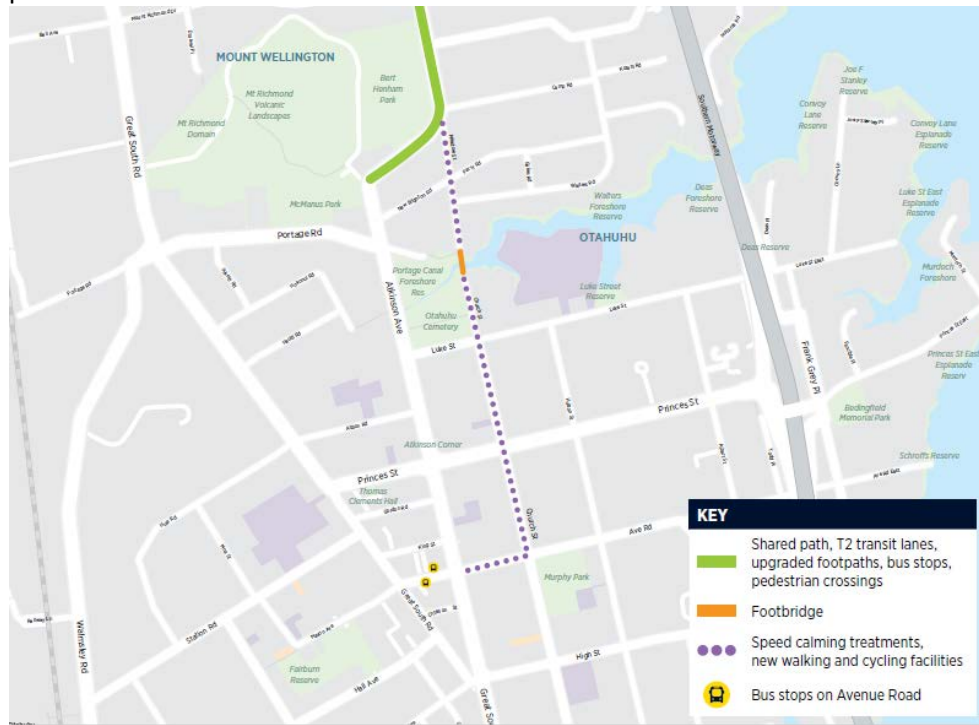

Southern Connections

Proposed changes to walking and cycling routes in and around Otahuhu that are part of Route 32 works.

Circulated to whole Local Board
2 Nov 17

Broken Yellow Lines
Titi Street
Otahuhu