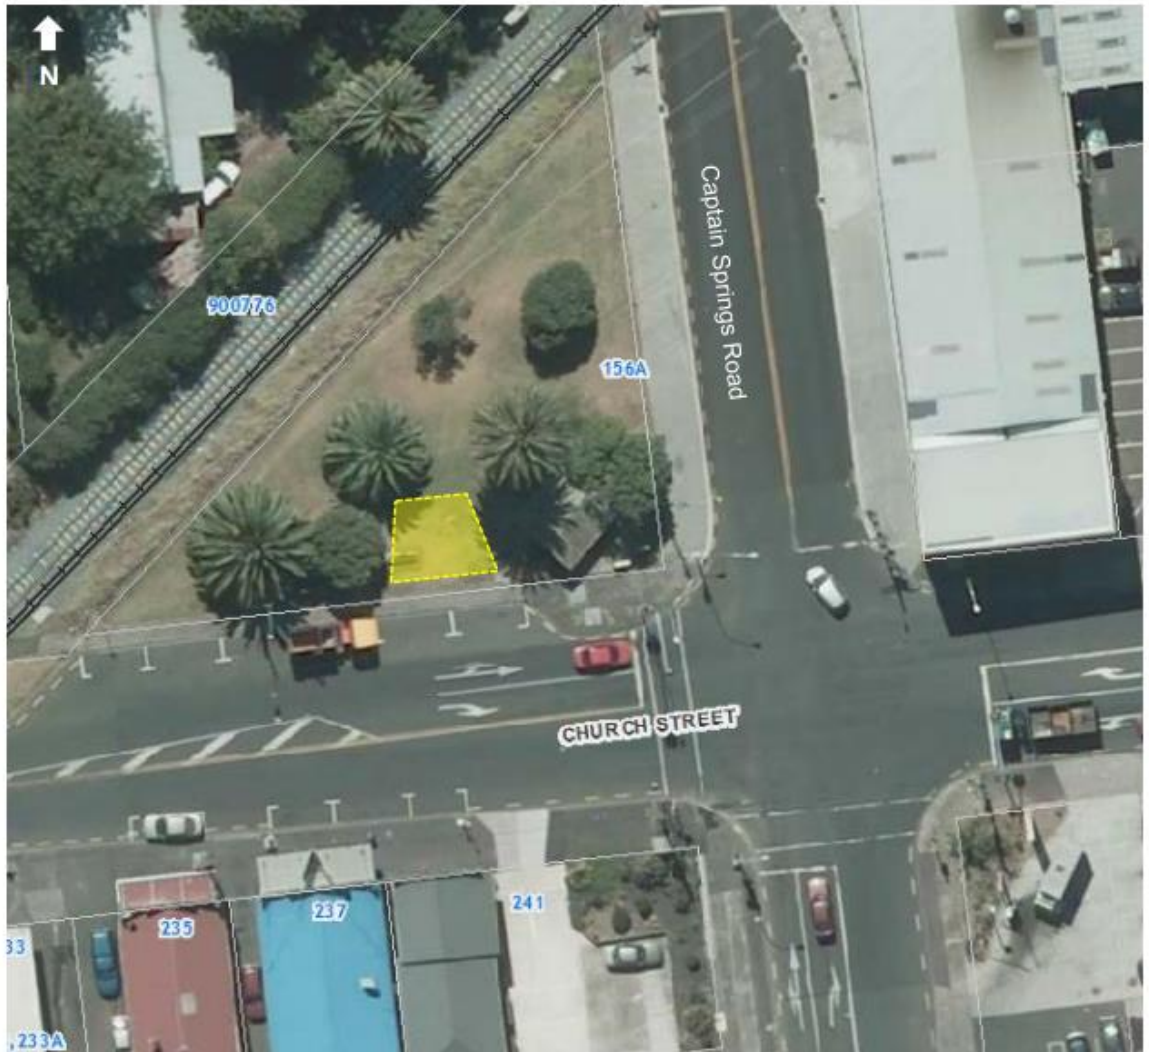

Attachment A – Existing location of (C-MT4) Church Street

(C-MT4) Church Street

This site has been specified as suitable for election signs within the road reserve on the northern side of Church Street west of Captain Springs Road. The yellow zone is a general indication where the signs can be placed, subject to the controls of the Auckland Transport Election Signs Bylaw 2013. A copy of the bylaw can be found at www.at.govt.nz/about-us/bylaws/election-signs-bylaw.