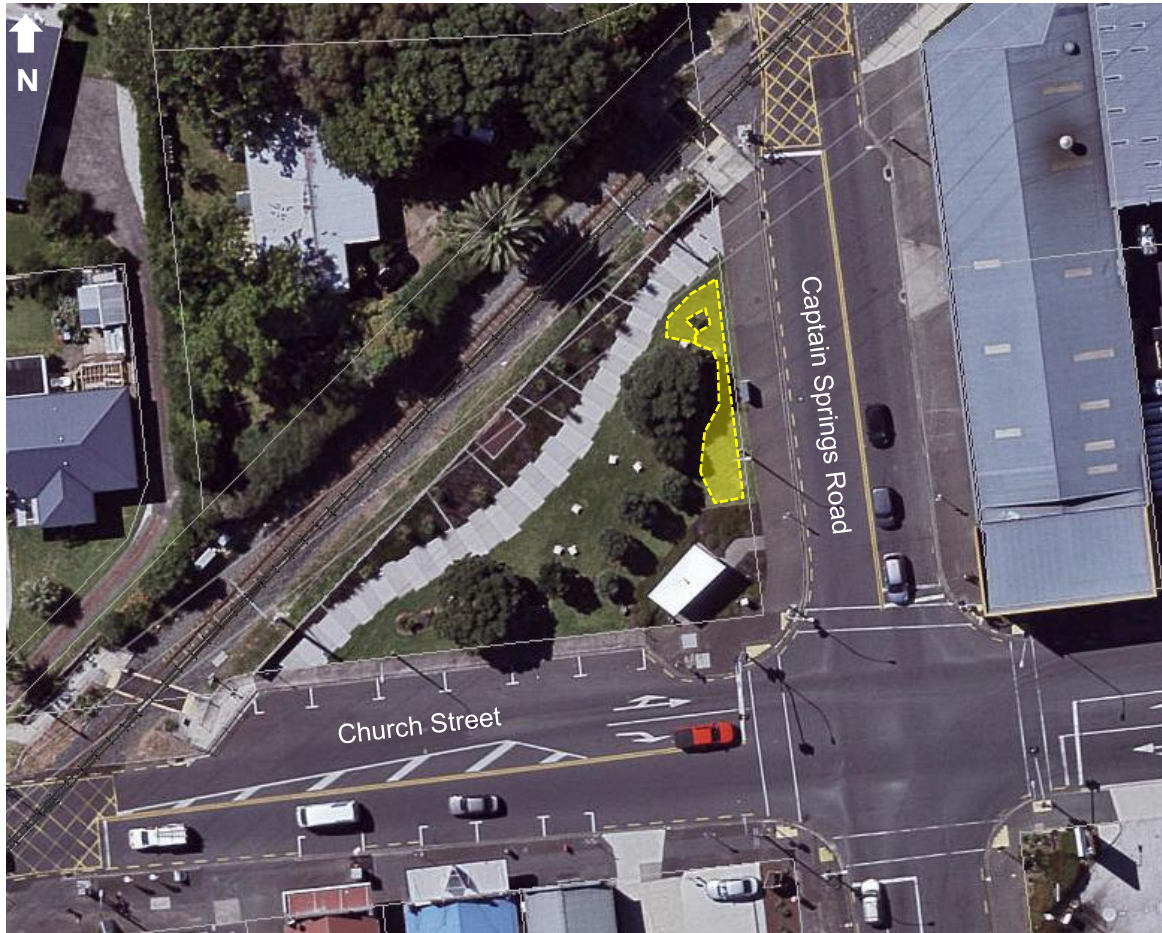

## (C-MT4) Captain Springs Road

This site has been specified as suitable for election signs within the road reserve on the western side of Captain Springs Road north of Church Street. The yellow zone is a general indication where the signs can be placed, subject to the controls of the Auckland Transport Election Signs Bylaw 2013. A copy of the bylaw can be found at [www.at.govt.nz/about-us/bylaws/election-signs-bylaw](http://www.at.govt.nz/about-us/bylaws/election-signs-bylaw).