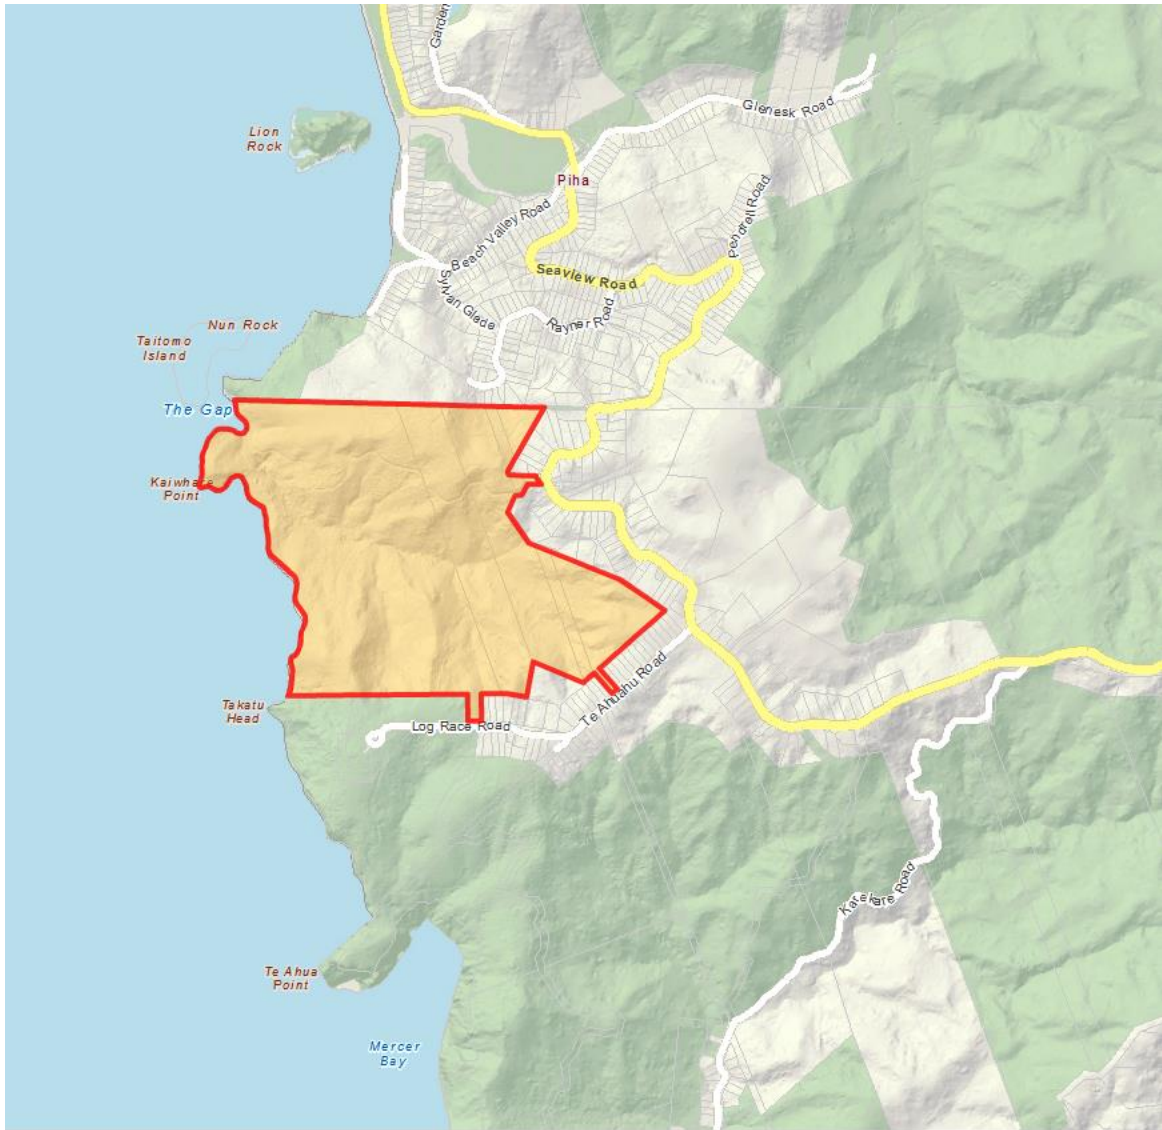

## Attachment A Location Map – Taitomo (Byers)

Map showing council Land at 29 Te Ahu Ahu Road, Piha  
Pt. Allot 4482, Pt. DP 3134, Pt. DP 3135  
78.5915 Hectares