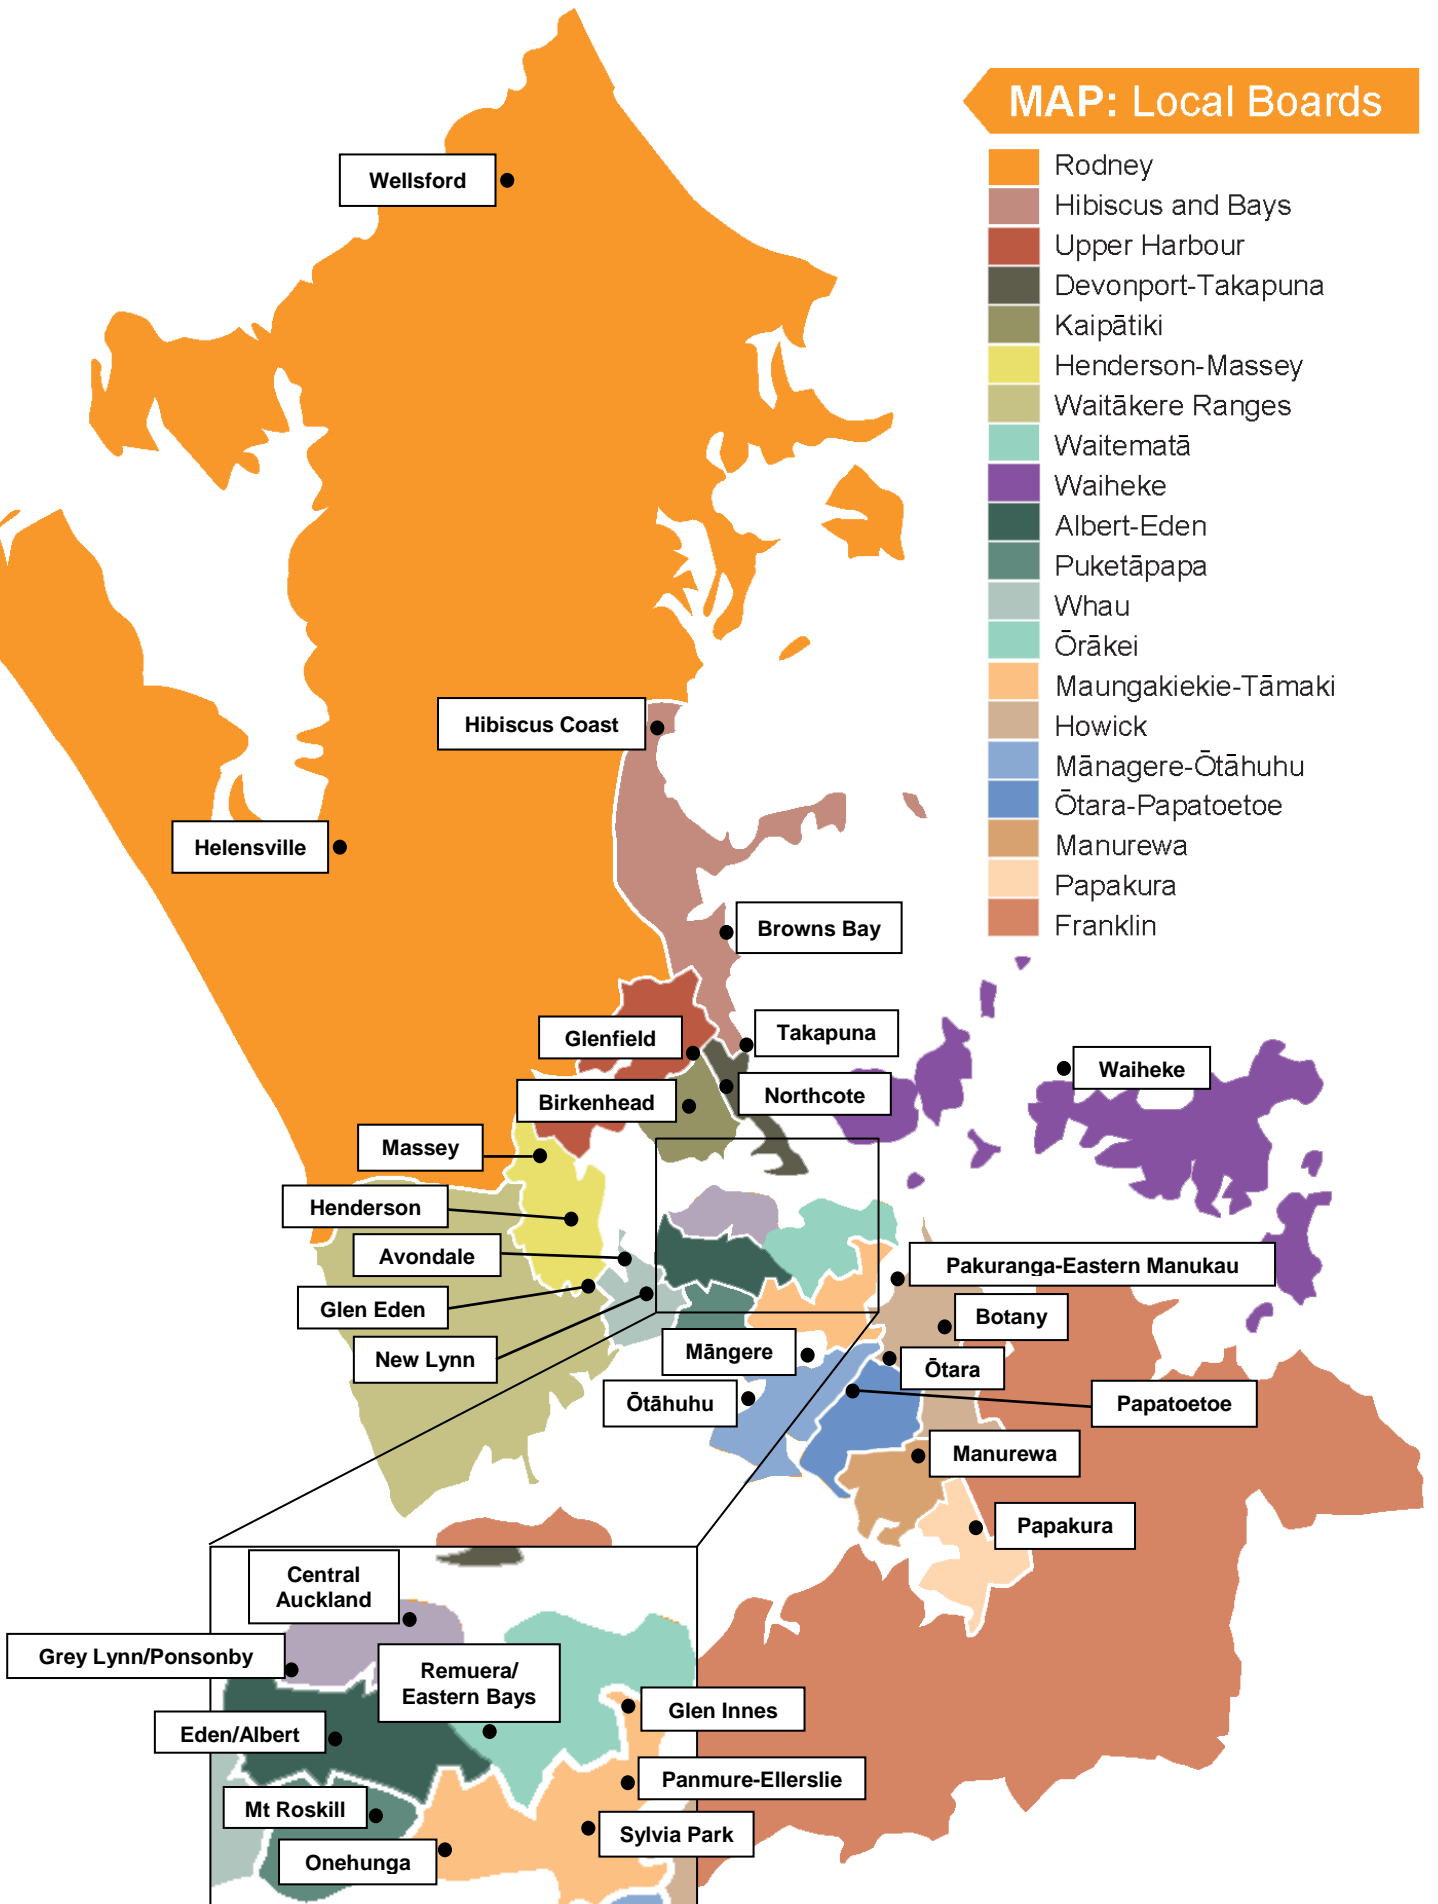

## MAP: Local Boards

Auckland Citizens Advice Bureaux sites February 2018