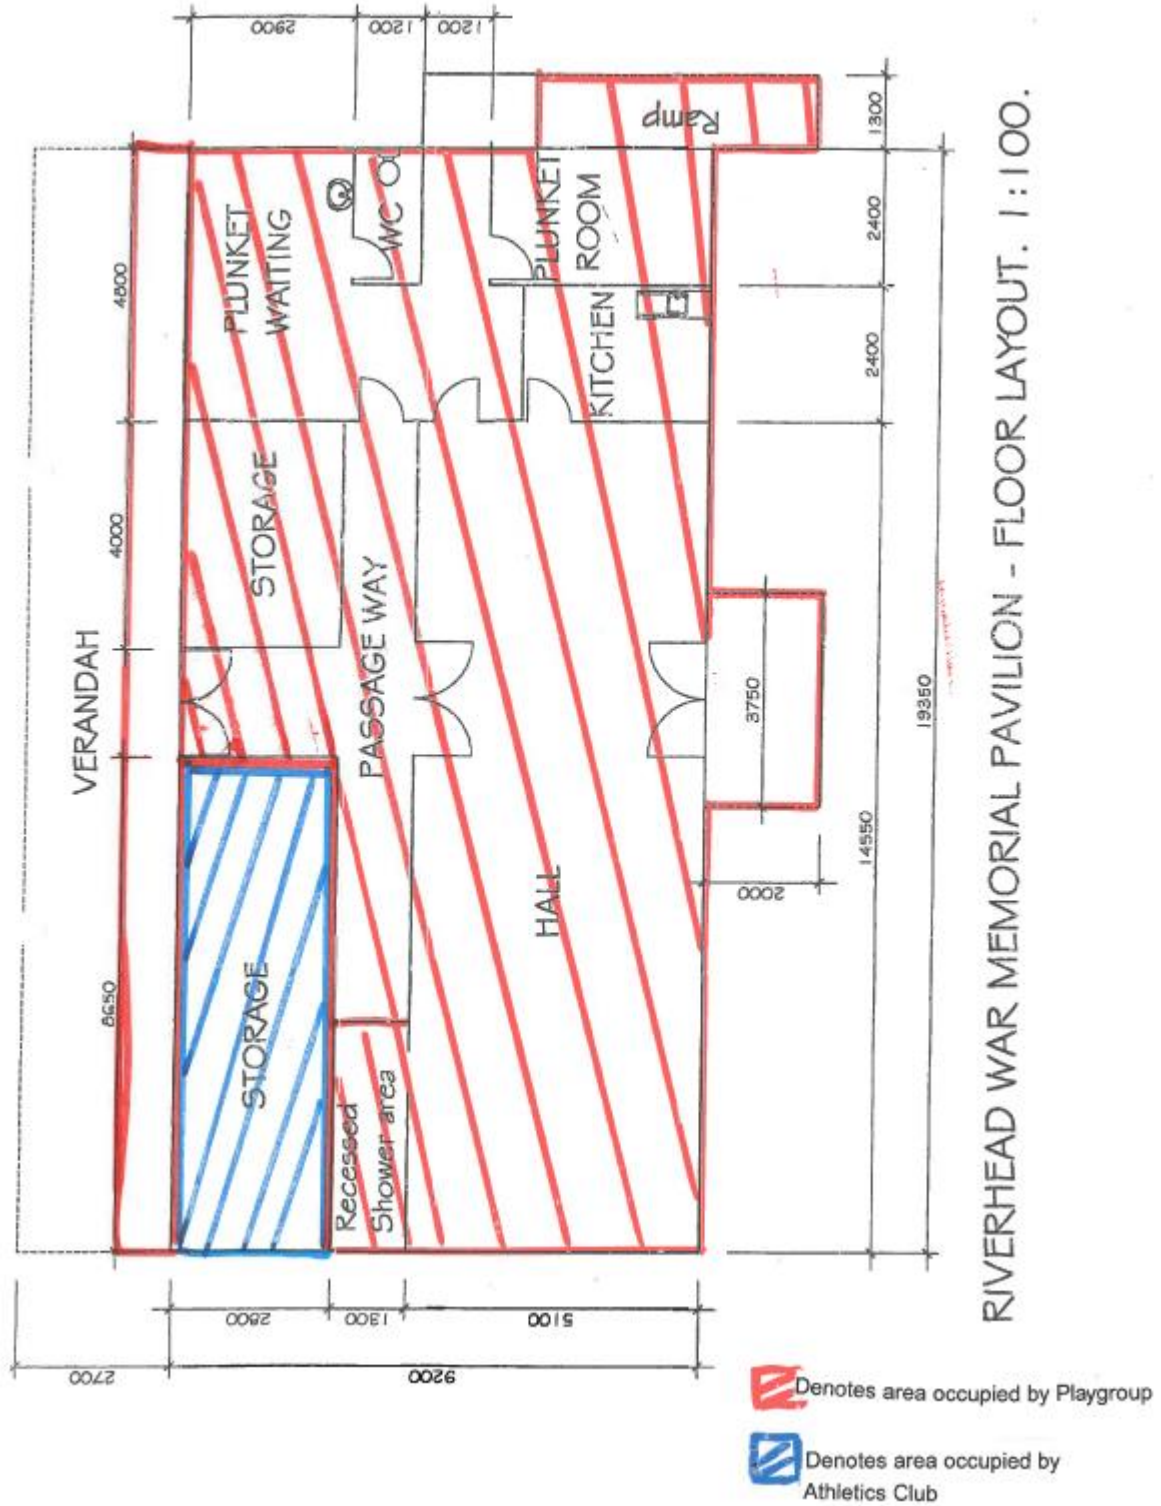

Attachment E

plan of pavilion showing interior layout and areas occupied by the Playgroup and the current occupation of the storeroom by the Riverhead Athletics Club

RIVERHEAD WAR MEMORIAL PAVILION - FLOOR LAYOUT. 1:100.