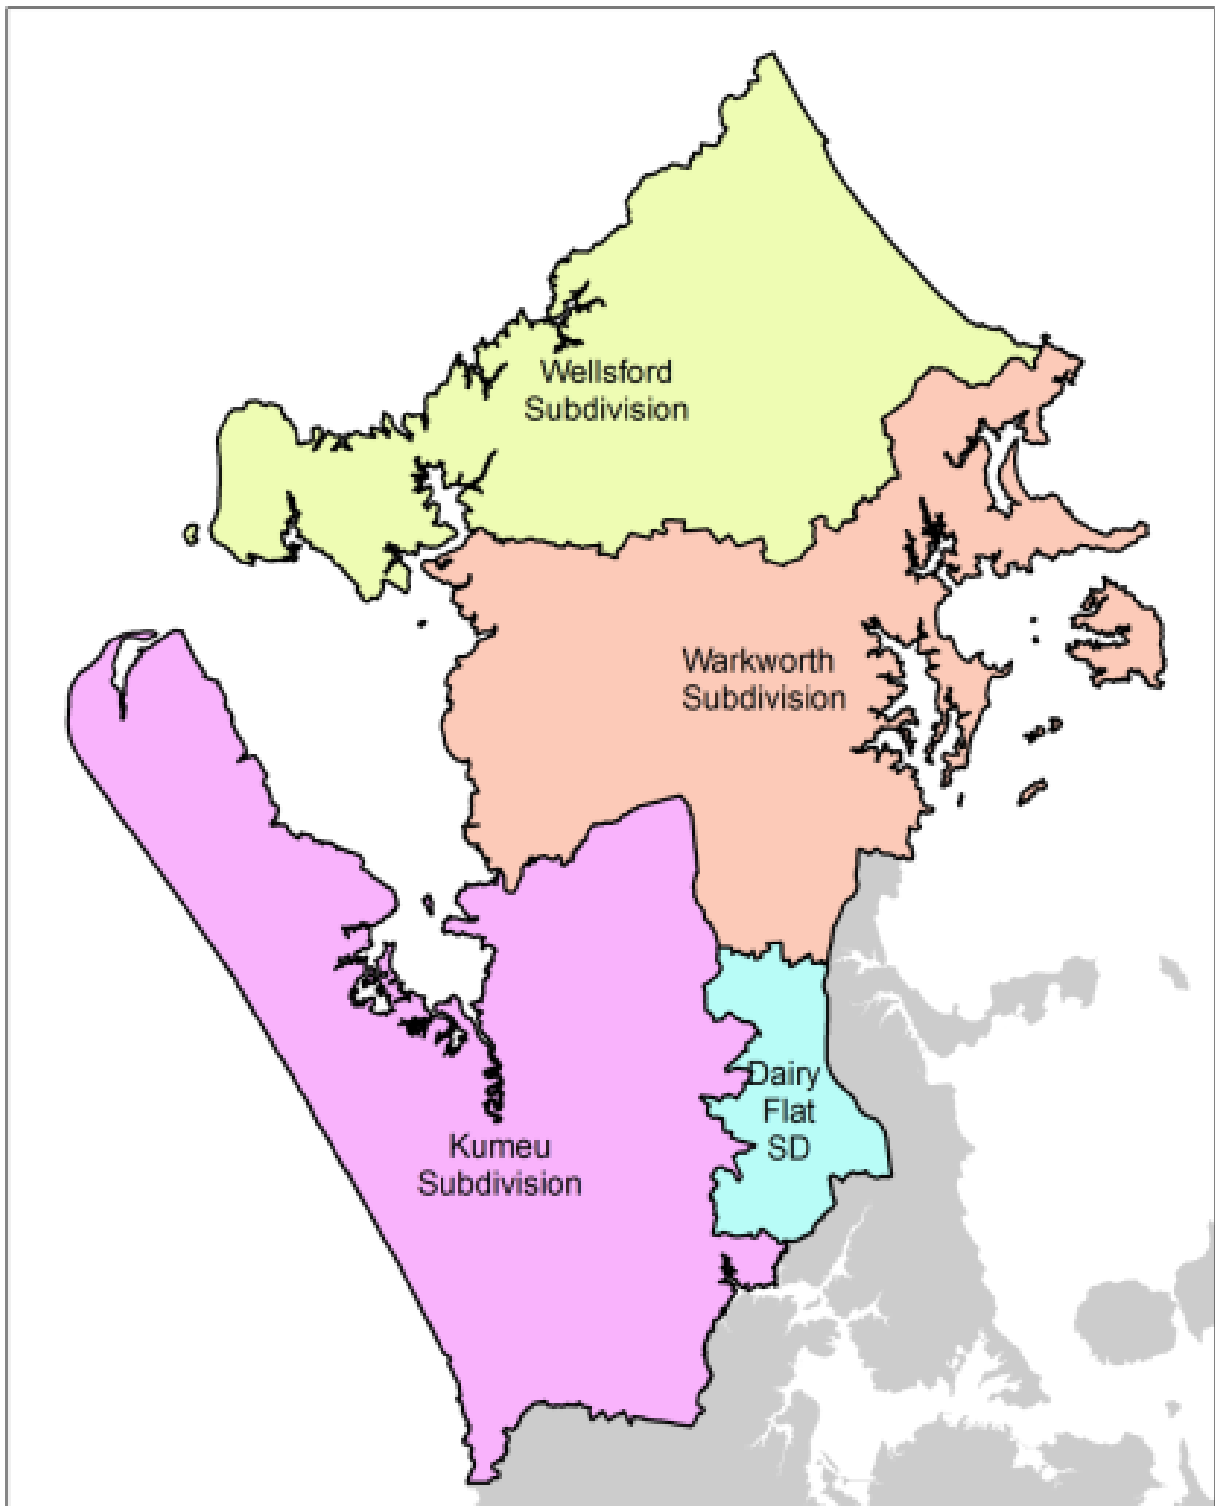

# Rodney Local Board subdivisions

## Current subdivisions

### Option 1

- move Wellsford subdivision southwards along Kaipara Harbour

## Option 2

- move Kumeu subdivision northwards along Kaipara Harbour aligning with Helensville electorate