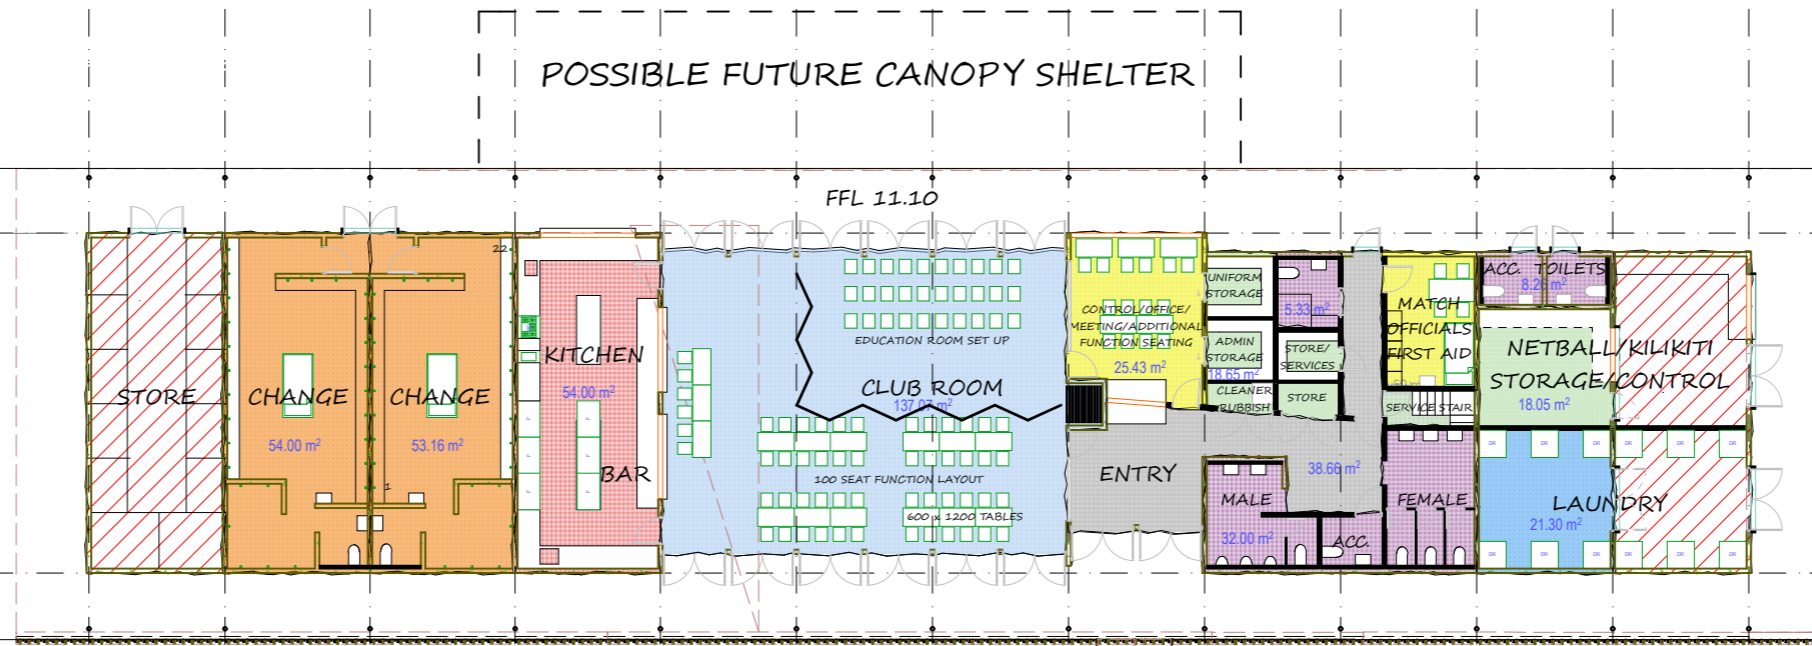

4,500 45,900 4,500

11,250

**MULTI SPORT FACILITY**  
487.08 m<sup>2</sup>

**NGĀTI ŌTARA PARK**  
Multi Sport Facility and Marae Development

Title: Sports Facility Floor Plan  
Sheet: C 02  
Scale: 1:250@A3  
Issued: 016/04/2018  
Project: 17116

CONCEPT ISSUE  
REDUCED AREA  
OPTION

CONSULTANTS:  
Bespoke Landscapes  
ACH Engineers  
E<sup>3</sup> Engineers  
Maltbys  
Eclipse Planning  
Team Traffic

P.O. Box 8807 Symonds St, Auckland, NZ, Ph (09)308-0070  
www.pacific.environments.co.nz