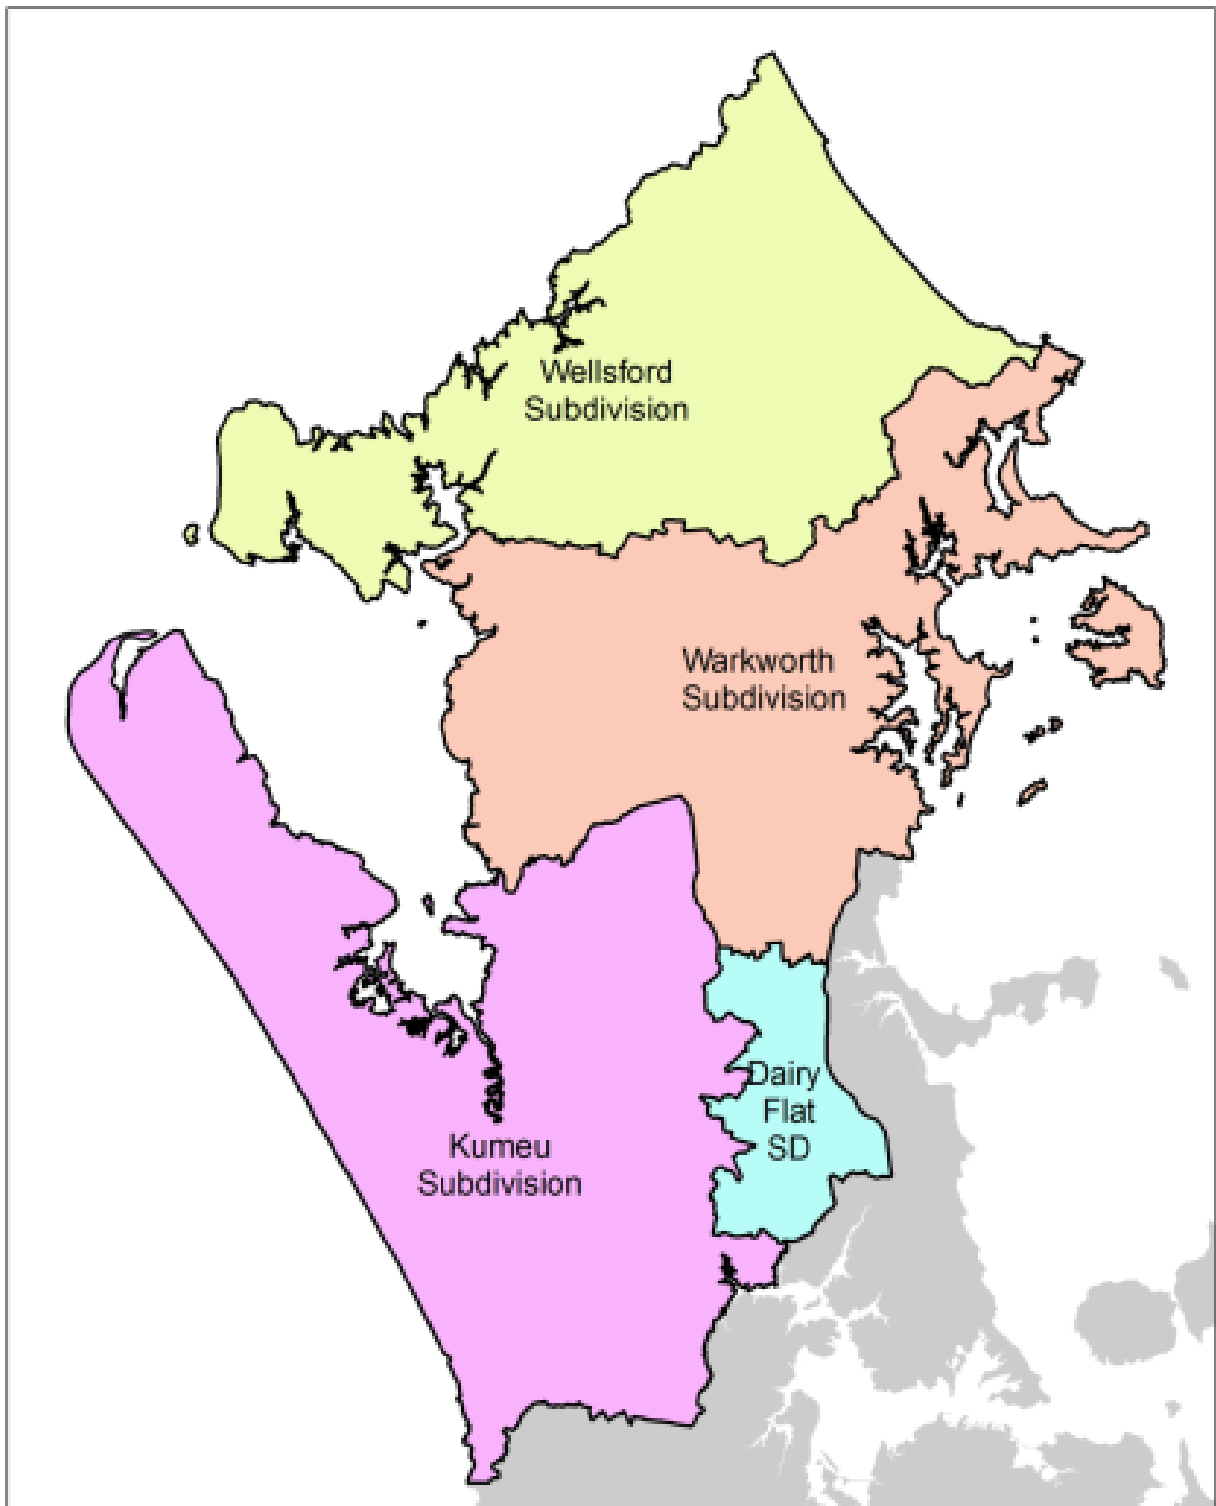

# Rodney Local Board subdivisions

## Current subdivisions

### Option 1

- move Wellsford subdivision southwards along Kaipara Harbour

## Option 2

- move Kumeu subdivision northwards along Kaipara Harbour aligning with Helensville electorate