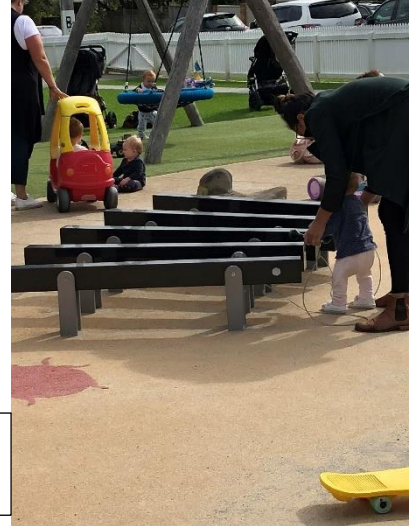

Members Parkinson, Claridge and Rundle visited several playgrounds in the Kapatiki Board area to view the types of playgrounds in other parts of the region

Members Parkinson and Claridge sharing a joke on the new style of seating

Playground xylophone for the under 5's

Whispering tube

Pump track

The new Purewa memorial Path for Stillborn babies and young children

Remuera Business Association video
Live Life Local

Member Rundle presenting Anzac wreath at the Orakei RSA Service