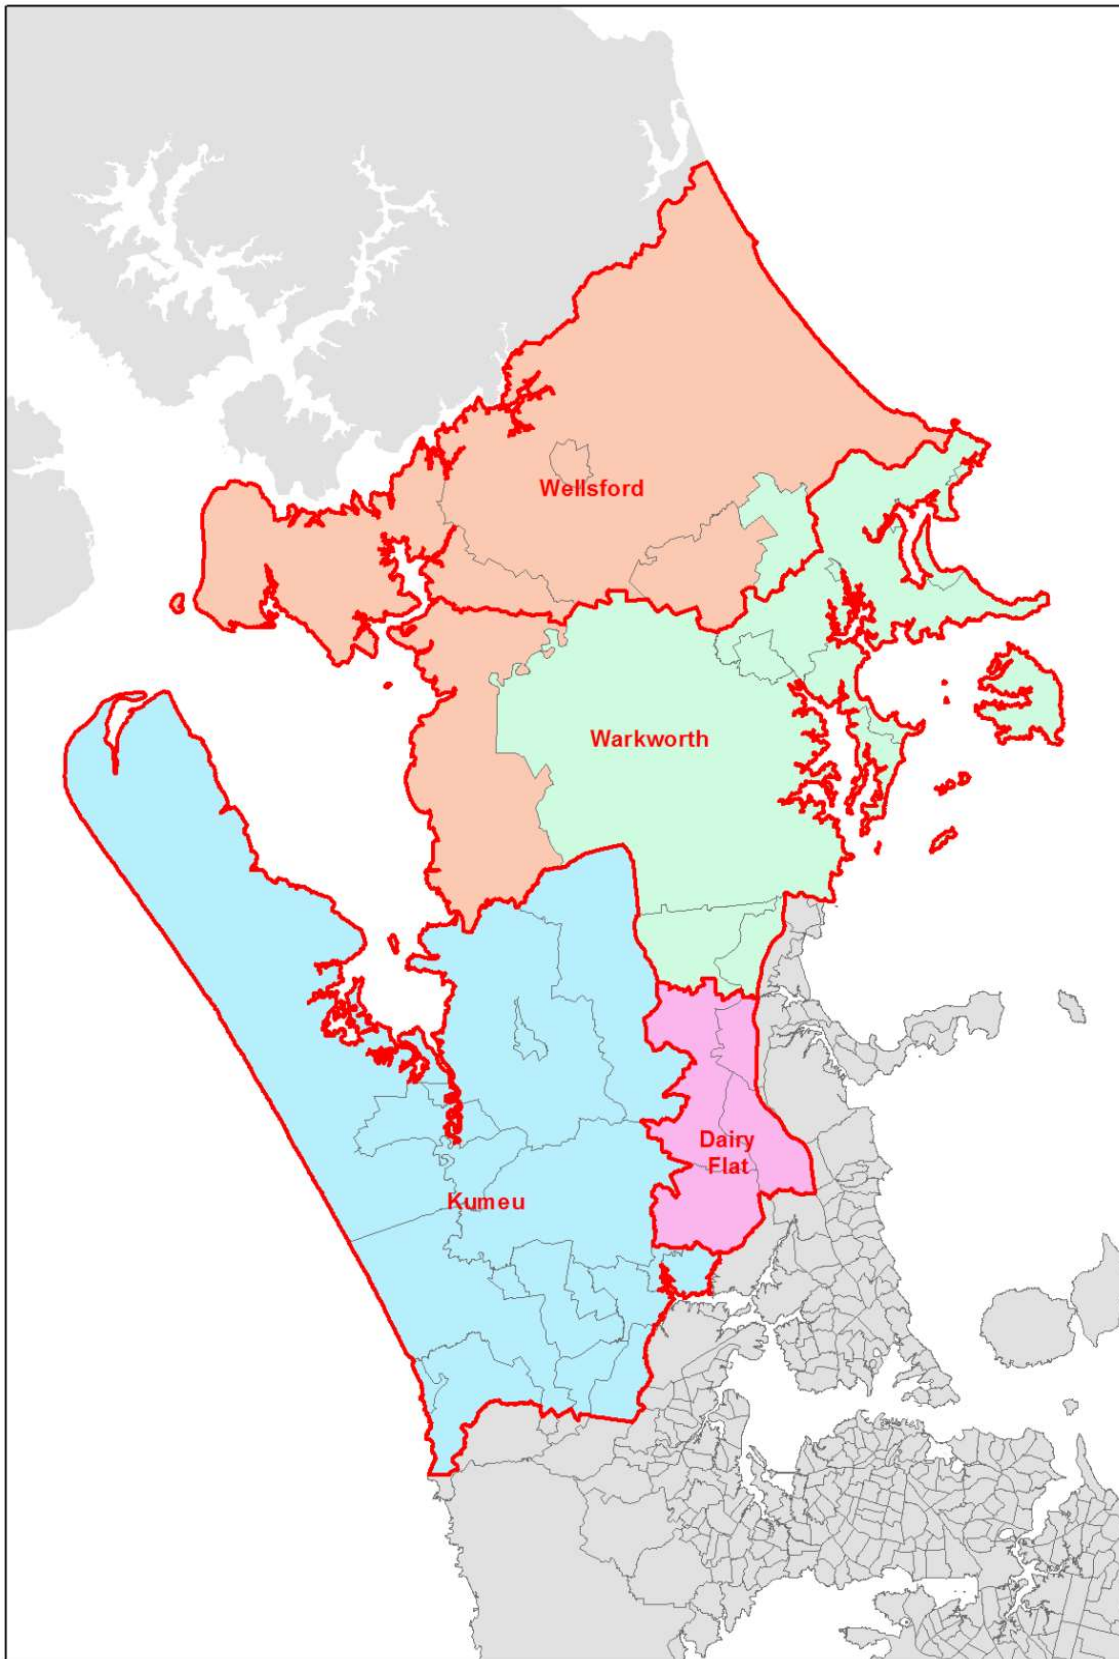

Proposed boundaries: Rodney Local Board subdivisions

Solid red lines indicate current subdivision boundaries. The coloured areas represent the proposed subdivisions.