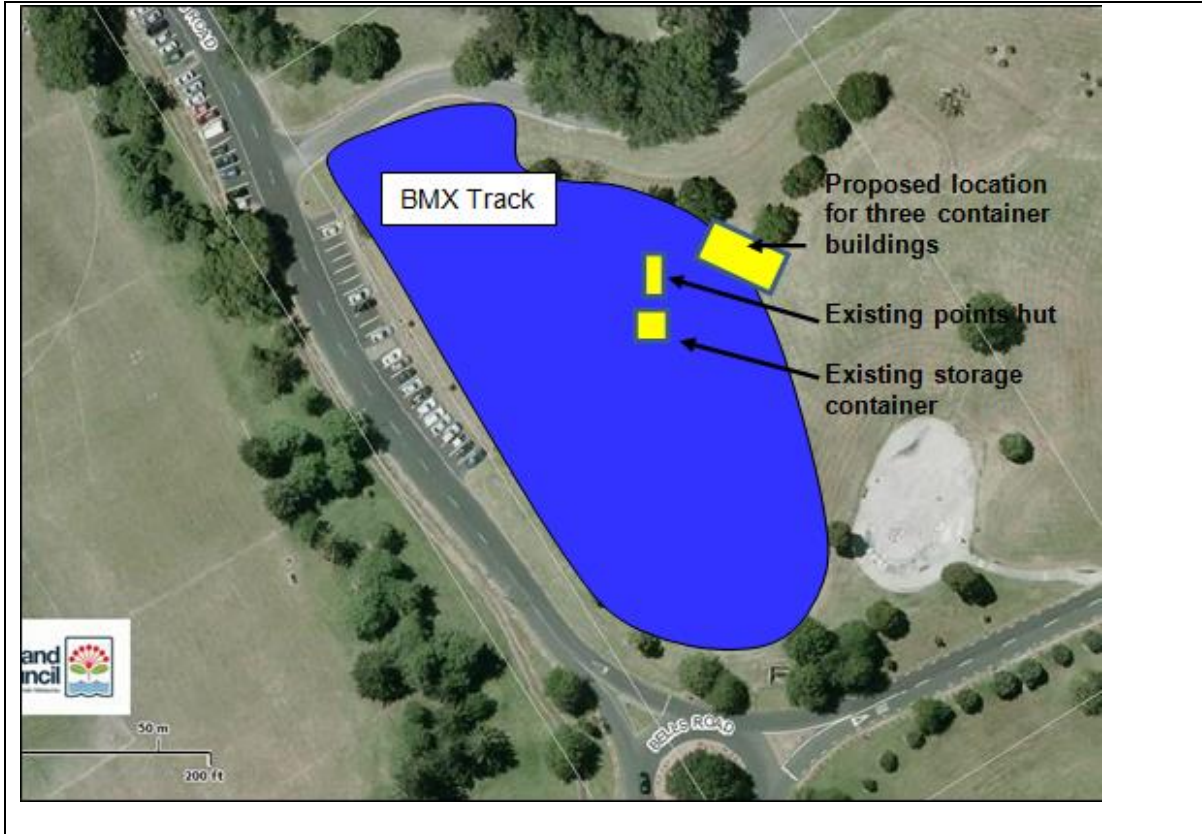

Attachment A: Site Plan for the BMX Mountain Raiders Club Incorporated.

**Location Map and Lease Area**

The area in blue is the licence area (non-exclusive use) at Lloyd Elsmore Park.  
The areas in yellow are the areas for an agreement to lease and lease.

Detailed site plan below: