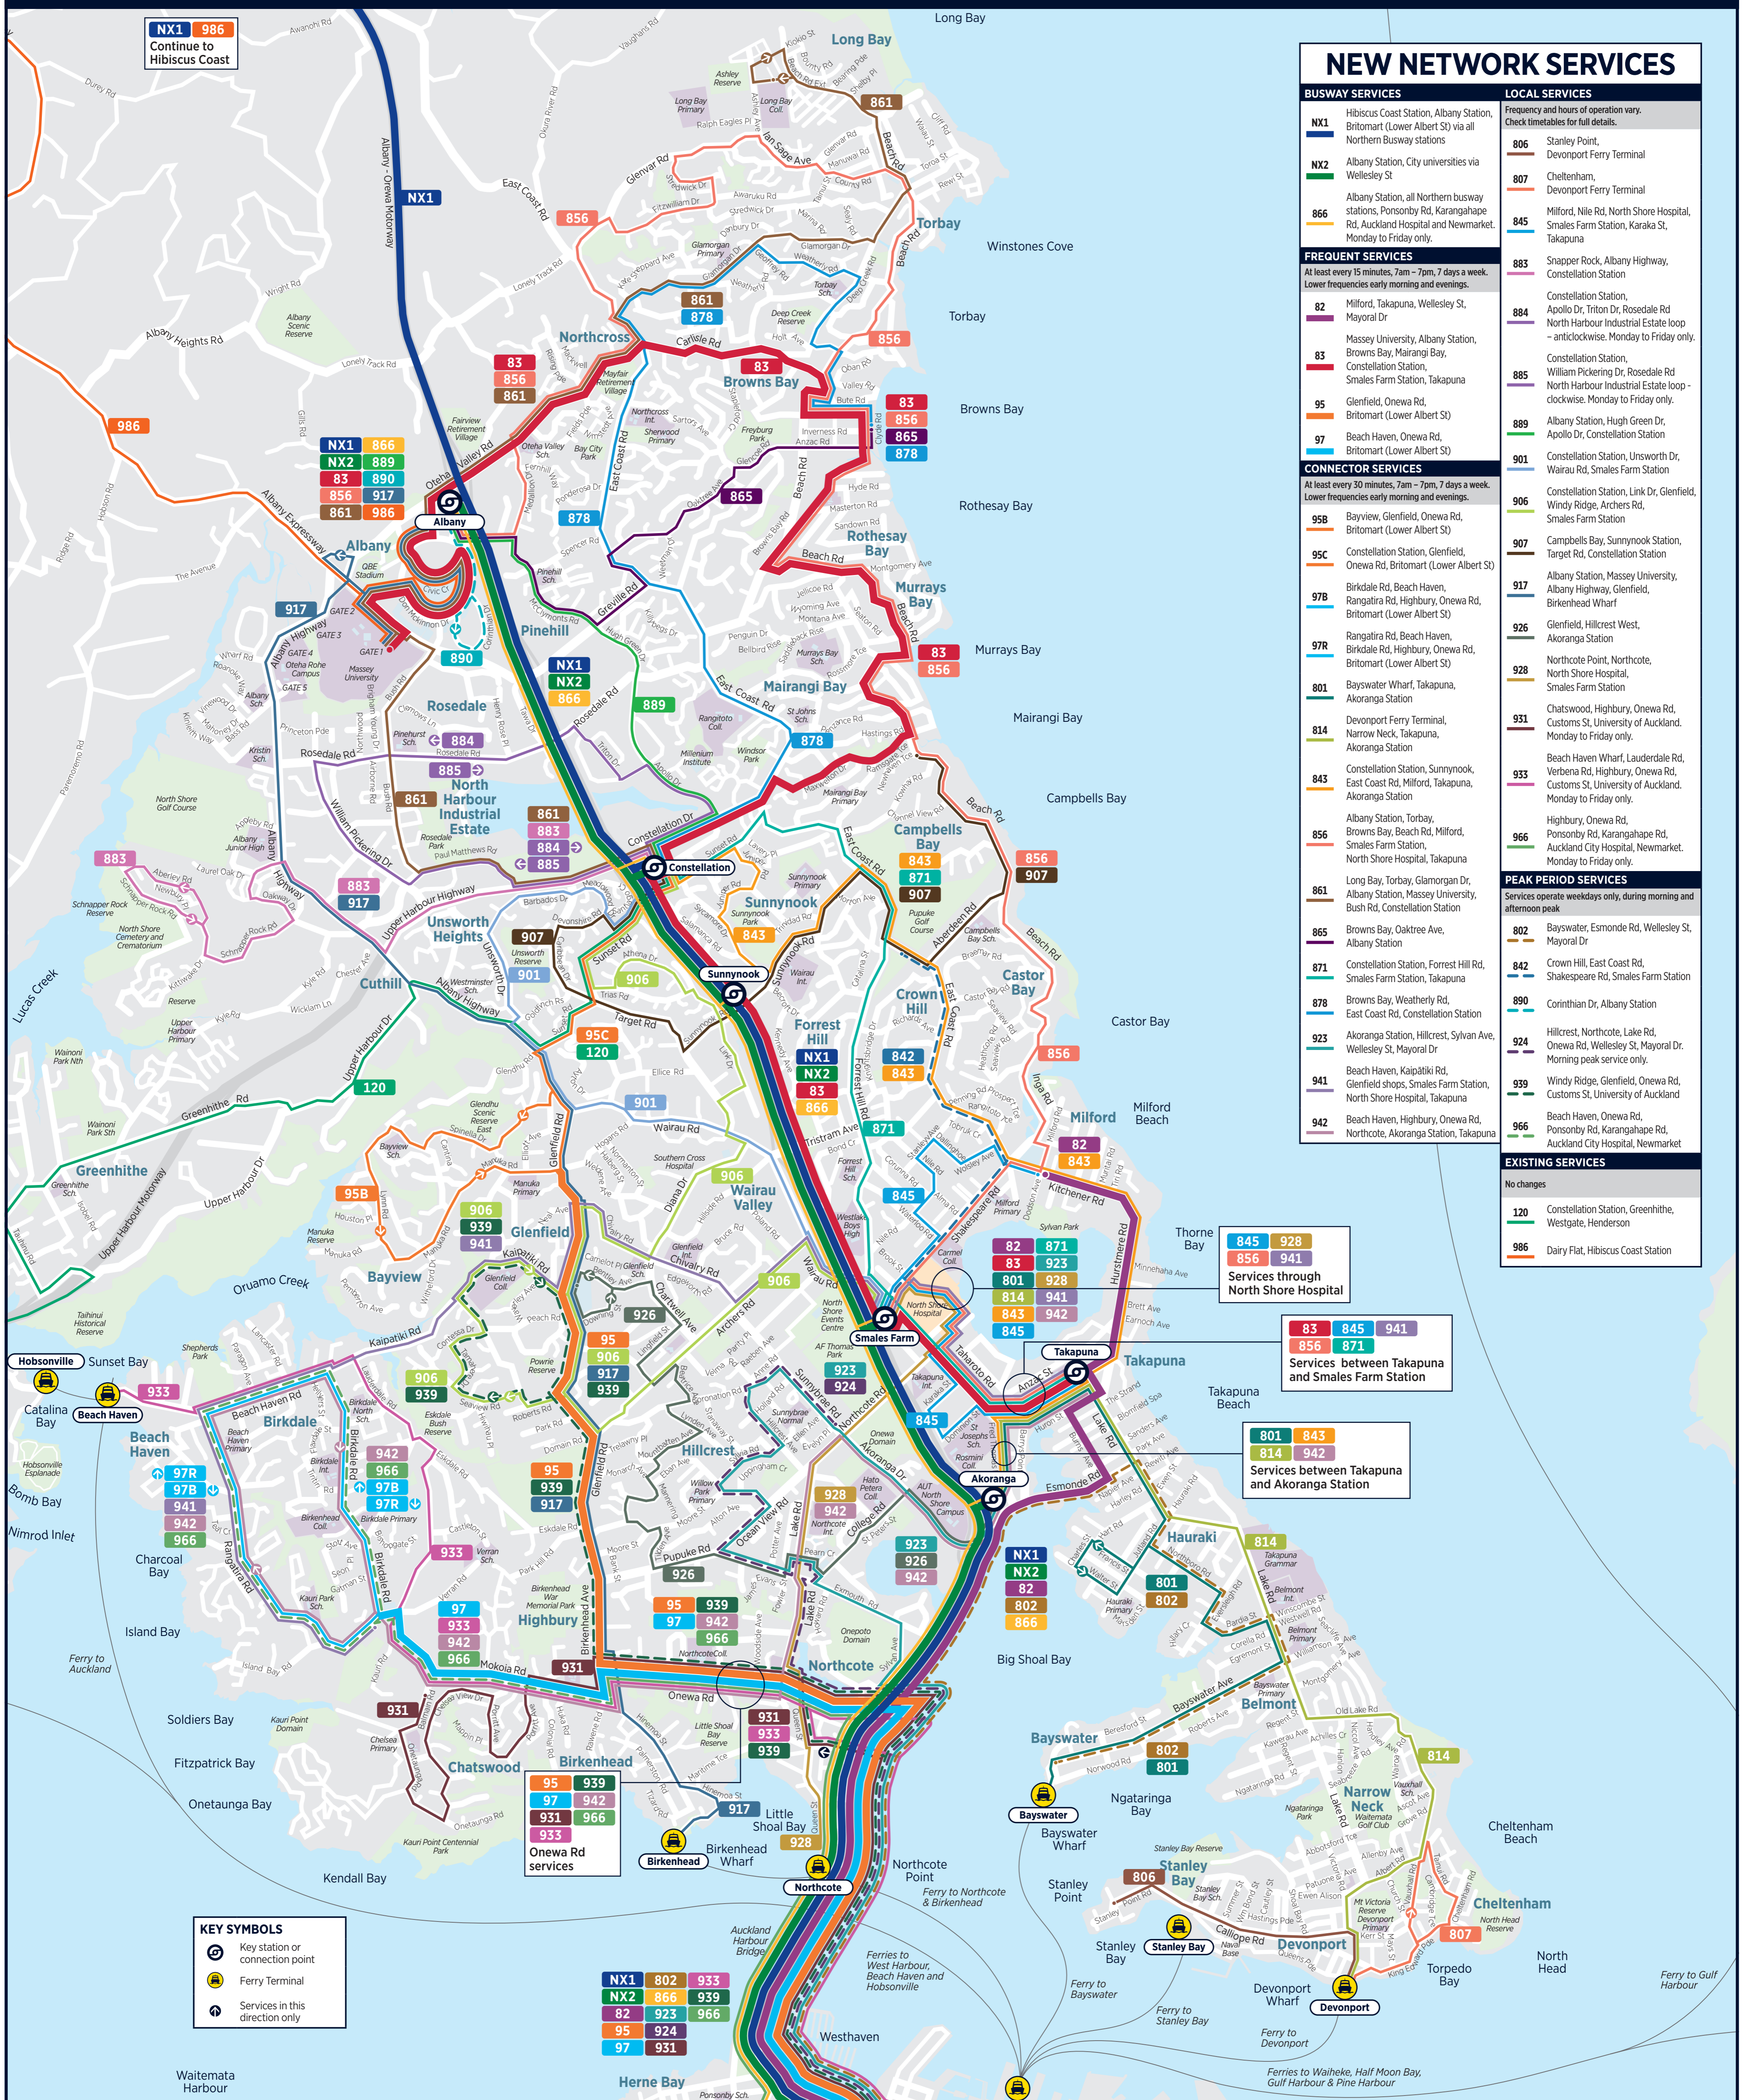

New North Shore Bus Network

For more information visit at.govt.nz/newnetworknorth or call 09 366 6400