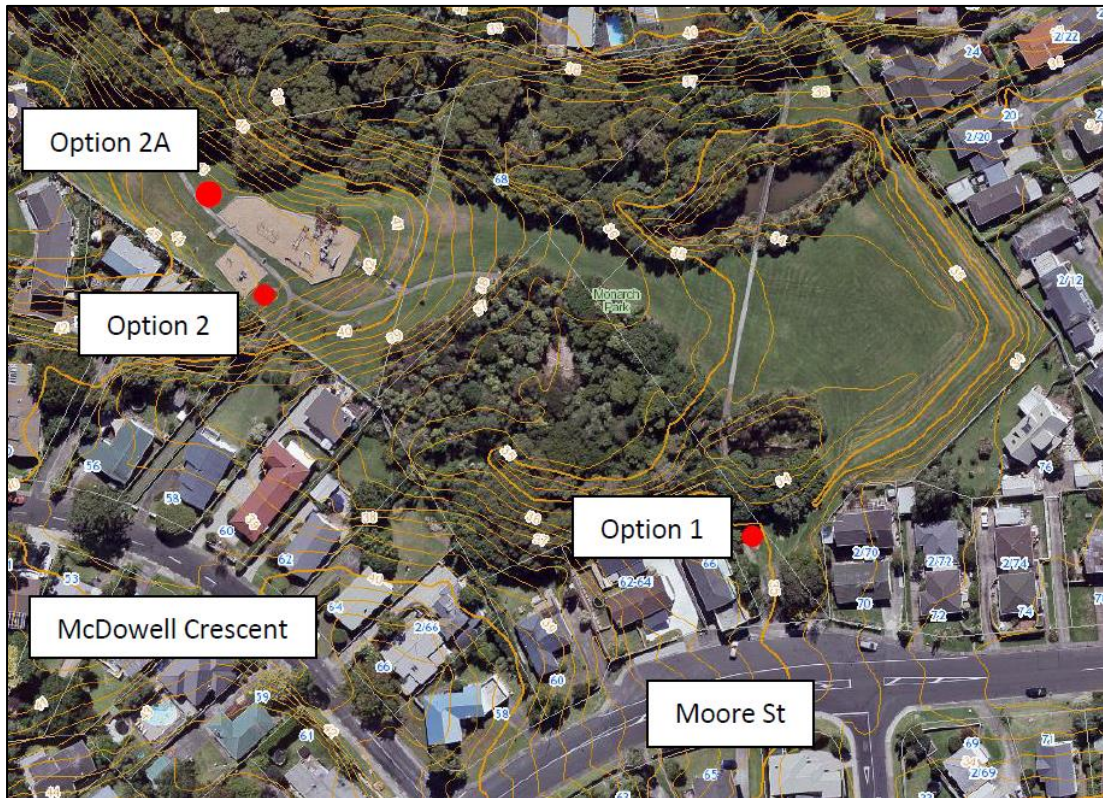

Attachment C - Location Photos

Location Options

Figure 1: Monarch Park illustrating the updated numbering options for the toilet

Moore Street entrance to Monarch Park

Figure 2: Option 1 – Moore Street entrance to Monarch Park. Toilet location indicated by yellow box.

**Proposed Exeloo toilet**

*Figure 3: The Exeloo – Saturn Single 51D*