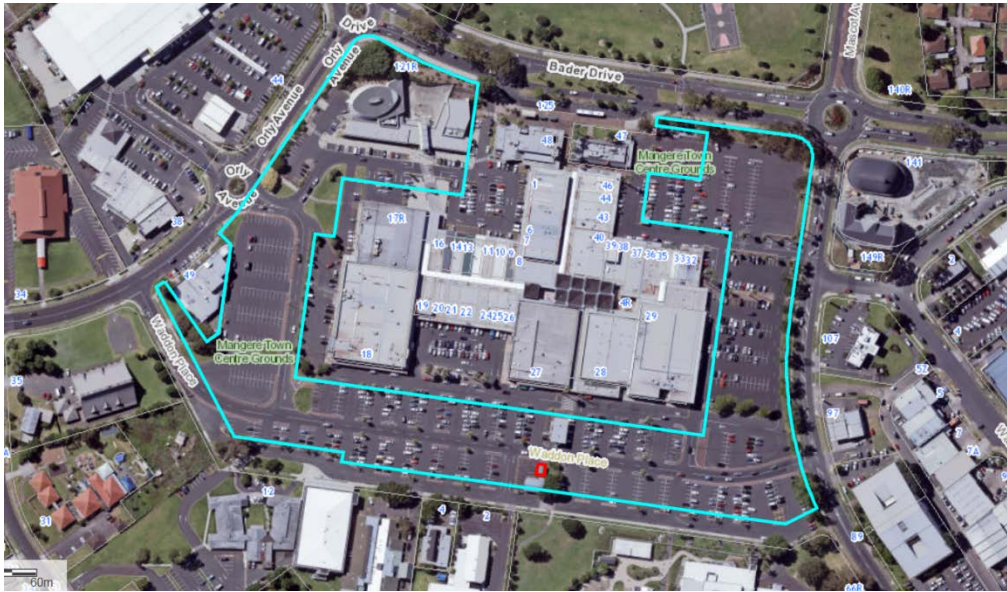

Site Plan for 121R Bader Drive, Mangere

Mangere Town Centre Grounds outlined in blue

Leased area outlined in red