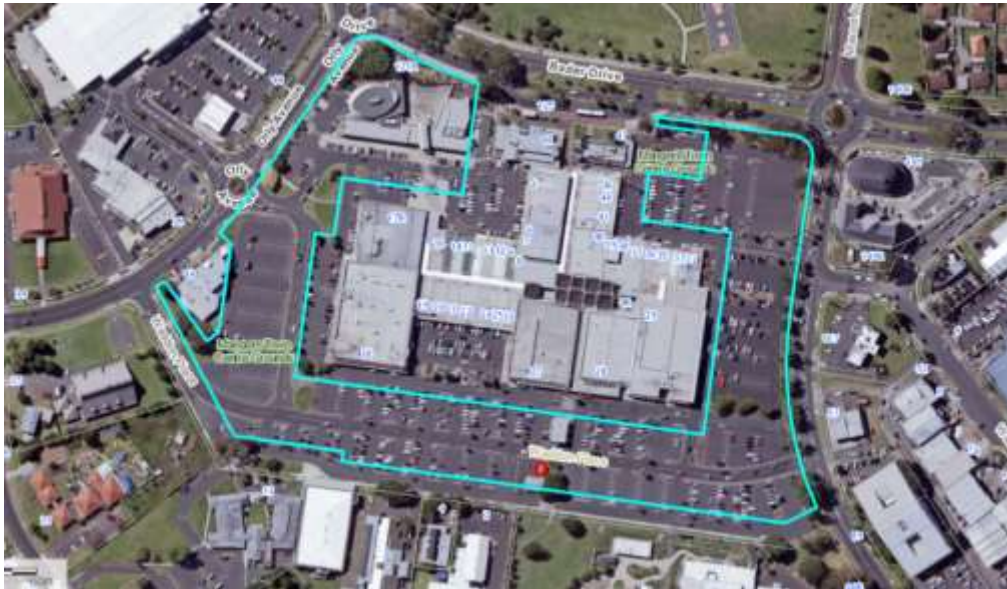

Site Plan for 121R Bader Drive, Mangere

Mangere Town Centre Grounds outlined in blue

Leased area outlined in red