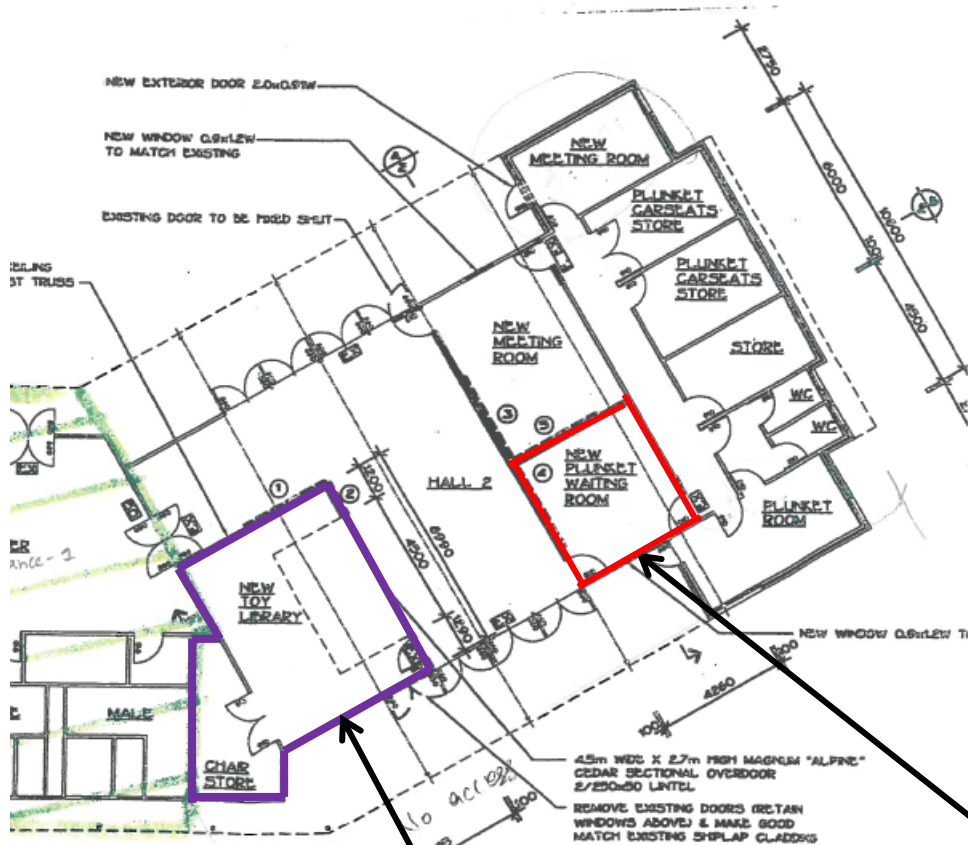

## Additional leased area

Elizabeth Campbell Centre, 294R Great South Road, Papakura

Additional leased area – outlined in red = 18m<sup>2</sup>

Existing leased area – outlined in purple = 49.3m<sup>2</sup>

Total leased area = 67.3m<sup>2</sup>