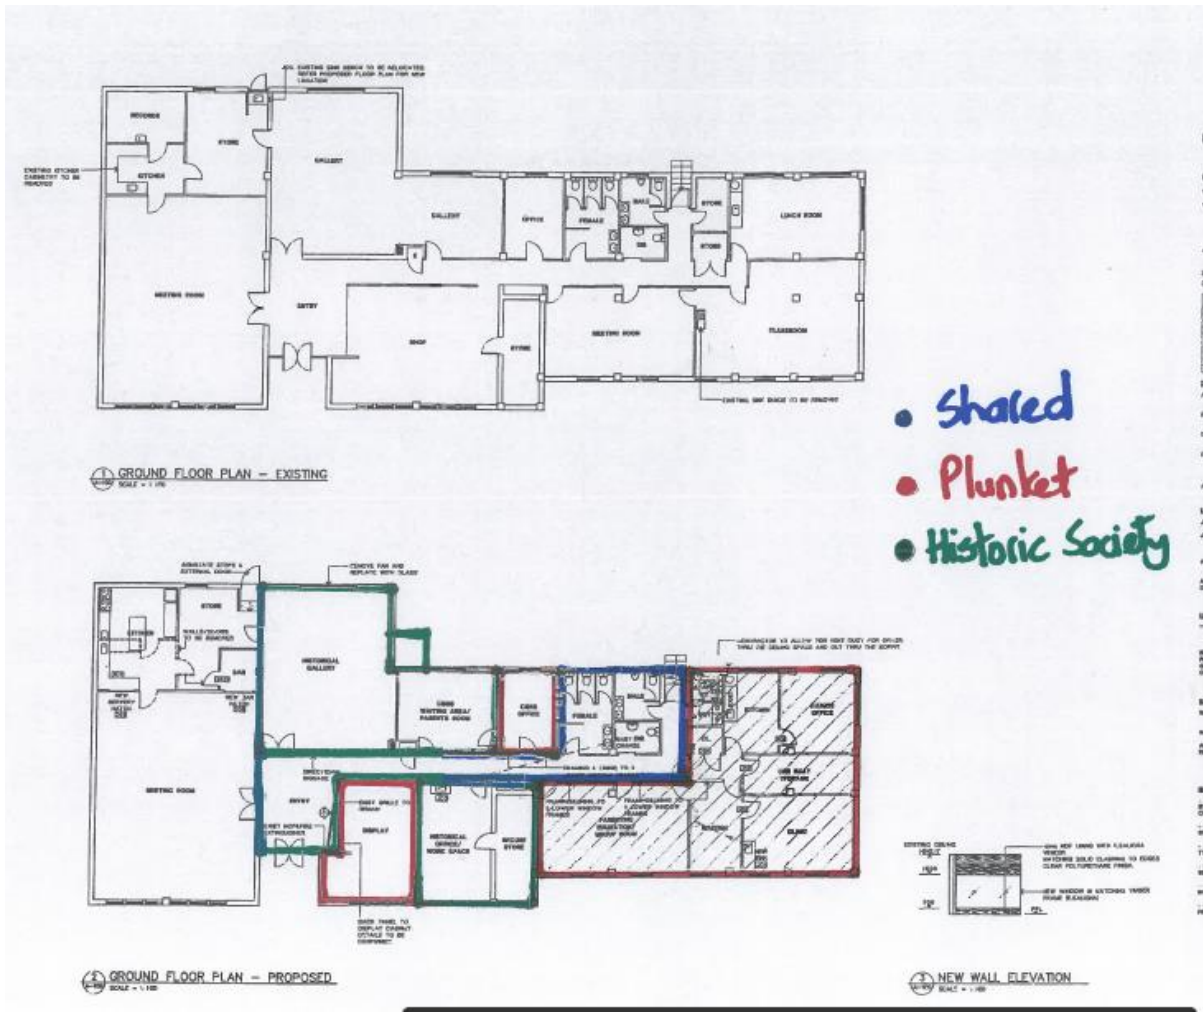

Attachment A – Site Plan for Franklin Historical Society Incorporated lease of rooms in council owned building at 22 Edinburgh Street, Pukekohe

Original leased rooms for Franklin Historical Society Incorporated marked in green

Lease for additional premises marked in red and labelled A

Lease site plan for 22 Edinburgh Street showing Franklin Historical Society Incorporated (green), NZ Royal Plunket Trust (red) and shared areas (blue)